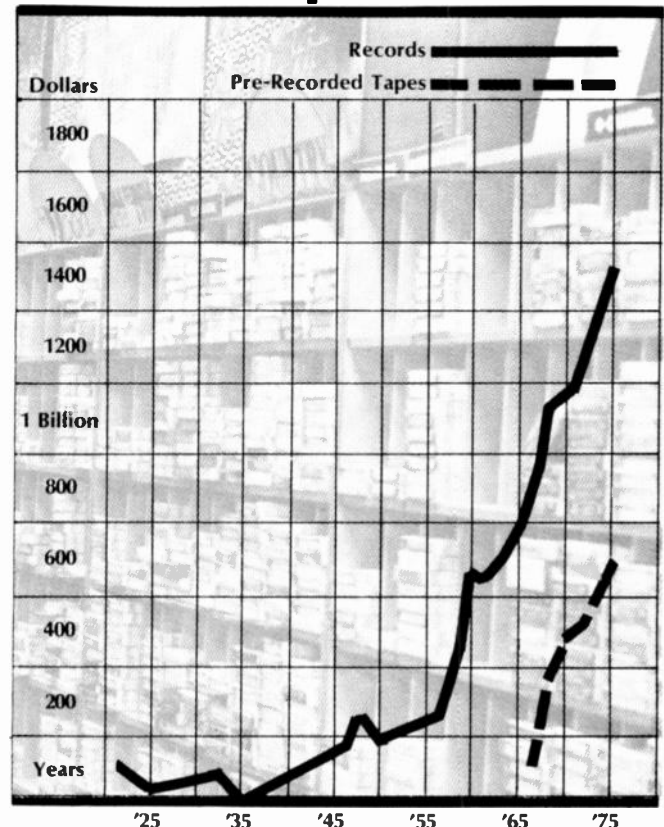

Analysis Of Unit Sales

	Total Sales (Millions of $)	Estimated # Units Sold (Millions)	% Change from 1974
LP's	1,485.0	282	2.2
Singles	183.0	164	-19.6
8-tr. Cartridges	583.0	100.2	3.6
Cassettes	98.8	16.4	7.2
Reel To Reel	2.0	.4	-20.0
Quadraphonic	8.2	1.1	-21.4

US Recording Sales 1921-1975

Year	Sales $ Millions	% Change	Year	Sales $ Millions	% Change
1921	$106	-	1949	173	-8.5%
1922	92	-13.2%	1950	189	+9.2%
1923	79	-14.1%	1951	199	+5.3%
1924	68	-13.9%	1952	214	+7.5%
1925	59	-13.2%	1953	219	+2.3%
1926	70	+18.6%	1954	213	-2.7%
1927	70	N.C.	1955	277	+30.0%
1928	73	+4.3%	1956	377	+36.1%
1929	75	+2.7%	1957	460	+22.0%
1930	46	-38.7%	1958	511	+11.1%
1931	18	-60.9%	1959	603	+18.0%
1932	11	-38.9%	1960	600	-0.5%
1933	6	-45.5%	1961	640	+6.7%
1934	7	+16.7%	1962	687	+7.3%
1935	9	+22.2%	1963	698	+1.6%
1936	11	+22.2%	1964	758	+8.6%
1937	13	+18.2%	1965	862	+13.7%
1938	26	+100%	1966	959	+11.3%
1939	44	+69.2%	1967	1051	+9.6%
1940	48	+9.1%	1968	1124	+6.9%
1941	51	+6.3%	1969	1170	+4.1%
1942	55	+7.8%	1970	1182	+1.0%
1943	66	+20%	1971	1251	+5.8%
1944	66	N.C.	1972	1383	+10.6%
1945	109	+65.2%	1973	1436	+4.0%
1946	218	+100%	1974	2200	+9.1%
1947	224	+2.8%	1975	2360	+7.3%
1948	189	-15.6%			

(Source: Record Industry Association of America. Excise tax payments, estimates from other data.)

Billboard 1976-1977 International Music-Record Directory

Record-Tape Sales Graph