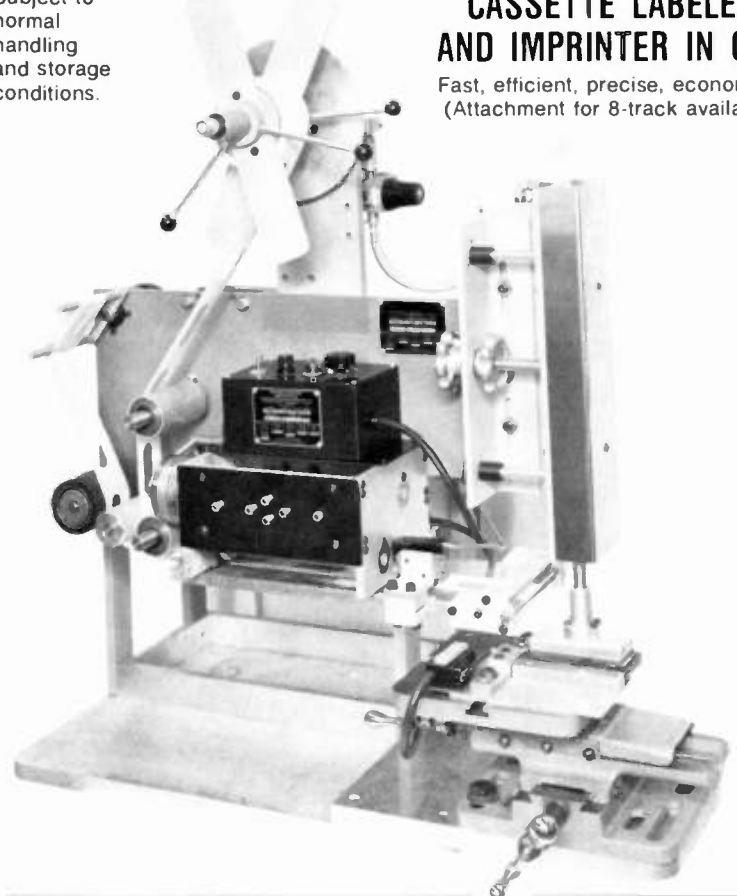

10 YEAR GUARANTEE ON SPLICE*

THE ANSWER TO ALL SPLICING PROBLEMS SCIENTIFICALLY DESIGNED TAPE TO FIT ALL AUTOMATIC EQUIPMENT INCLUDING:

• KING • ELECTRO-SOUND • SUPERSCOPE
• RECOTEC • OTARI • PHILLIPS

QUALITY PRODUCTS AT ECONOMICAL PRICES

*Subject to normal handling and storage conditions.

CASSETTE LABELER AND IMPRINTER IN ONE

Fast, efficient, precise, economical
(Attachment for 8-track available)

Economical
Ease of application
(Dispenser available)

- Cassette labels • Splicing tapes • Sensing tapes • Dual manual tape dispenser • Paper leader tape • Bulk cassettes • Sensing tabs • Editing blocks • No abrasive head cleaner
- "Pro-Splice" kit • Acetate edit tape • Sensing tape leader

PRATT-SPECTOR CORPORATION

46 Merrick Road, Rockville Centre, N.Y. 11570 • 212/227-0008 or 516/764-5061