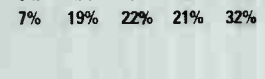

RECURRENTS

THIS WEEK	TITLE ARTIST / IMPRINT / PROMOTION LABEL	DETECTIONS TW LW
1	LEAN WIT IT, ROCK WIT IT DEM FRANCHIZE BOYZ (SO SO DEF/VIRGIN)	1421 1507
2	TEMPERATURE SEAN PAUL (VP/ATLANTIC)	1402 1606
3	MS. NEW BOOTY BUBBA SPARXXX (NEW SOUTH/PURPLE RIBBON/VIRGIN)	978 1020
4	BE WITHOUT YOU MARY J. BLIGE (GEFFEN/INTERSCOPE)	894 964
5	GRILLZ NELLY FEAT. PAUL WALL, ALI & GIPP (DERRITY/FO' REEL/UNIVERSAL MOTOWN)	739 712
6	RUN IT! CHRIS BROWN (JIVE/ZOMBA)	738 683
7	TELL ME WHEN TO GO E-40 FEAT. KEAK DA SNEAK (SICK WID' IT/BME/WARNER BROS.)	625 617
8	BEST FRIEND 50 CENT & OLIVIA (G-UNIT/INTERSCOPE)	570 719
9	GOLD DIGGER KANYE WEST FEAT. JAMIE FOXX (ROC-A-FELLA/DEF JAM/IDJMG)	509 497
10	SO SICK NE-YO (DEF JAM/IDJMG)	472 499
11	TURN IT UP CHAMILLIONAIRE FEAT. LIL' FLIP (UNIVERSAL MOTOWN)	432 417
12	I'M N LUV (WIT A STRIPPER) T-PAIN FEAT. MIKE JONES (KONVICT MUZIK/JIVE/ZOMBA)	423 470
13	YO (EXCUSE ME MISS) CHRIS BROWN (JIVE/ZOMBA)	422 509
14	SOS RIHANNA (SRP/DEF JAM/IDJMG)	389 521
15	CHECK ON IT BEYONCE FEAT. SLIM THUG (COLUMBIA/SUM)	384 387
16	YEAH! USHER FEAT. LIL JON & LUDACRIS (LAFACE/ZOMBA)	378 352
17	ROMPE DADDY YANKEE (EL CARTEL/INTERSCOPE)	376 400
18	SOUL SURVIVOR YOUNG JEEZY FEAT. AKON (CORPORATE THUGZ/DEF JAM/IDJMG)	368 362
19	DON'T FORGET ABOUT US MARIAH CAREY (ISLAND/IDJMG)	299 325
20	I THINK THEY LIKE ME DEM FRANCHIZE BOYZ (SO SO DEF/VIRGIN)	284 263

GREATEST GAINERS

INCREASE IN
DETECTIONS

+643

☆ **PROMISCUOUS**
Nelly Furtado Feat. Timbaland (Mosley/Geffen/Interscope)
WNVZ +50, WKHT +46, KGGI +45, KPWR +43, WLDD +40,
KKFR +37, WXIS +36, KBDS +32, KXBT +30, WAJZ +29

+453

☆ **DEJA VU**
Beyonce Feat. Jay-Z (Columbia/SUM)
WVXX +40, WLDD +35, KSFM +31, KPWR +28, WXIS +24,
WBMM +22, KVVY +22, KTBT +18, KBDS +17, KKFR +17

+422

☆ **CRAZY**
Gnarls Barkley (Downtown/Lava)
WBTT +31, WPYO +31, WXIS +30, WLDD +26, KPHW +25,
KOHT +23, WAJZ +23, WVKL +22, WVKX +21, WRCL +19

+381

☆ **BOSSY**
Kelis Feat. Too Short (Jive/Zomba)
WBTT +44, WKHT +35, KPRR +34, WPYO +30, KXBT +29,
KCHZ +29, WBTS +27, XHTZ +25, KUBE +21, WBTT +20

+305

☆ **CALL ON ME**
Janet Duet With Nelly (Virgin)
KVEG +34, KDGS +32, WVKX +27, KUBE +26, WKHT +26,
KVVY +20, WAJZ +18, WRVZ +17, KDHT +16, KZFM +16

64 rhythmic top 40 stations are electronically monitored by Nielsen Broadcast Data Systems 24 hours a day, 7 days a week. © 2006 VNU Business Media, Inc. All rights reserved. See legend to charts on lead page of charts section for rules and symbol explanations.