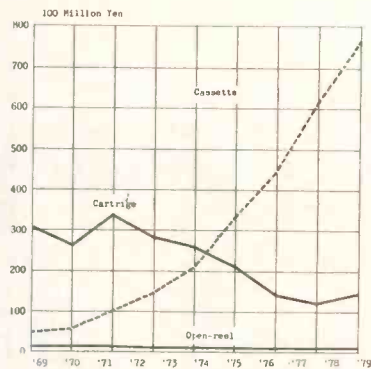

Total Annual Tape Production in Value

Ownership of Stereo and Tape Recorders