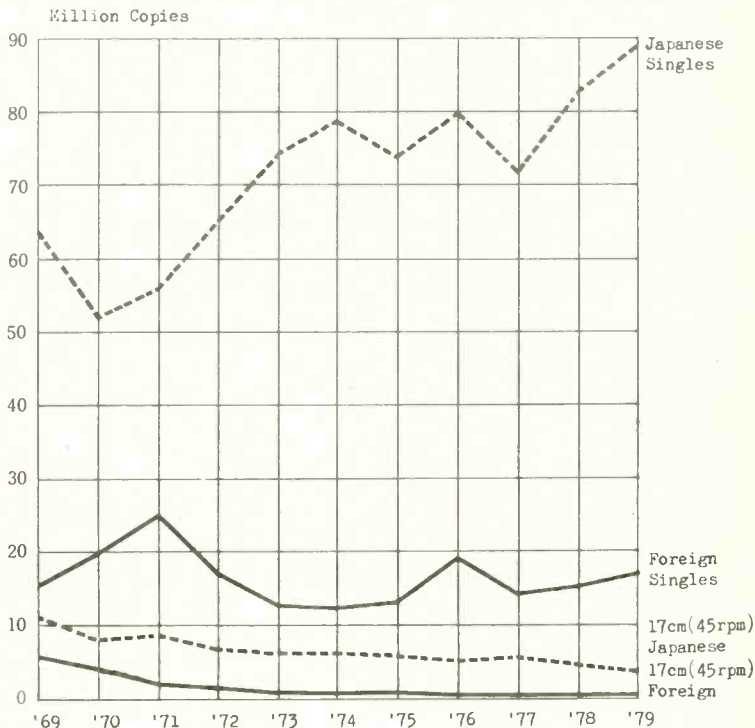

Annual Production of 17cm Singles