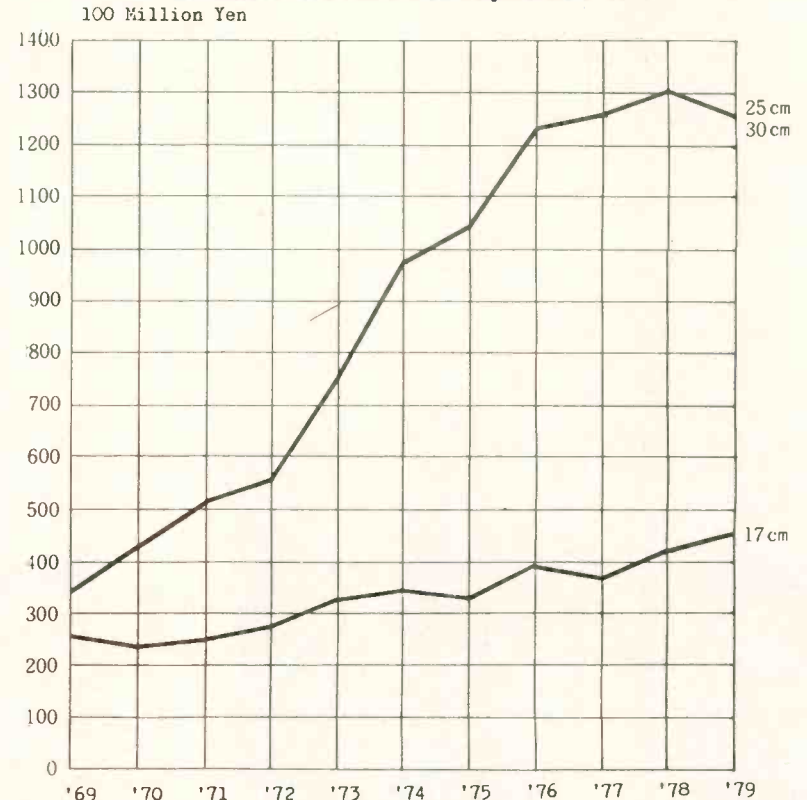

The number of records re-

leased in 1979 was 15,591 copies, 3 percent more than the previous year. 6,347 units of music-tapes were produced, 15 percent more than the previous year.

Tape Production

A total of 61,310 units of music-tapes were produced in 1979. This figure represents an increase of 32 percent more than the previous year. This was worth 91,200 million yen, or 24 percent more than that of the previous year.

In 1973 the production of pre-recorded 8-track tapes fell drastically and since then sharp decreases had been recorded. This drop was basically due to the re-

percussions which resulted from the 1973 Arab oil embargo, which severely limited the number of hours consumers spent in their automobiles. However, since 1978, reversal is seen, and the production of 8-track tapes

increased after a 5-year slump. The "Karaoke boom" helped the revival of the production of 8-track tapes. (Karaoke means the song tapes minus vocals. People enjoy singing along with the pop-
(Continued on page 134)

Annual Record Production by Size in Value