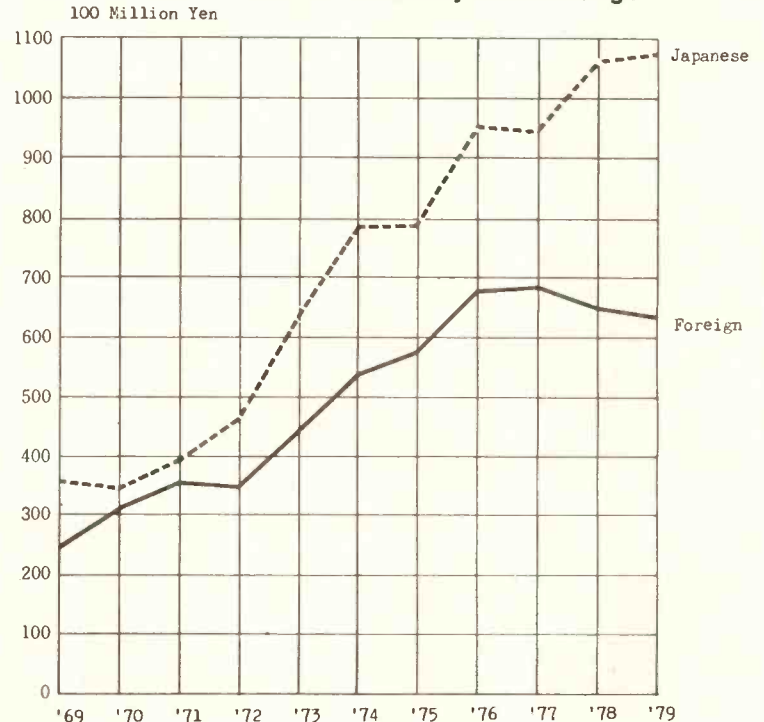

importers of Japanese music in 1979 included America (494 million yen), West Germany (210 million yen) and Hong Kong (76.3 million yen).

In the past, foreign record imports decreased 6 percent in volume, but compared with the previous year, they managed to up 2 percent in value in 1975. In 1976 (Continued on page 135)

Ai Music, Inc.
13-23 Minami-Aoyama 3-chome
Minato-ku, Tokyo, Japan
Rep.: Toshinari Koinuma
Tel.: 405-8151

Ito Concert Management, Inc.
c/o Mentels Roppongi 1305
11-6 Nishi-Azabu 1-chome
Minato-Ku, Tokyo
Rep.: Tomoyasu Ito
Tel.: 403-2437

Kanbara Music Office, Ltd.
Hinoki Koen Urban-life 101
2-14 Akasaka 9-chome
Minato-ku, Tokyo, Japan
Rep.: Yoshiro Kanbara
Tel.: 403-8011

Kyodo Tokyo, Ltd.
6-18 Kita-Aoyama 3-chome
Minato-ku, Tokyo, Japan
Rep.: Jiro Uchino
Tel.: 407-8131

Ongakusha Co., Ltd.
11-2 Senagaya 3-chome
Shibuya-ku, Tokyo, Japan
Rep.: Shinichiro Hata
Tel.: 478-7181

Shin-Nichi Promotions, Inc.
6-18 Kita-Aoyama 3-chome
Minato-ku, Tokyo, Japan
Rep.: Tom Nomura
Tel.: 407-8248

Udo Artists, Inc.
8-37 Minami-Aoyama 3-chome
Minato-ku, Tokyo, Japan
Rep.: Seijiro Udo
Tel.: 402-7281

Universal Orient Promotions, Inc.
Oshoro Bldg. 4th fl.
15-3 Akasaka 3-chome
Minato-ku, Tokyo, Japan
Rep.: Toyoo Yokoyama
Tel.: 585-3045

Annual Record Production by National Origin

JUMP UP & FLY OUT 1980

DISCOMATE RECORDS