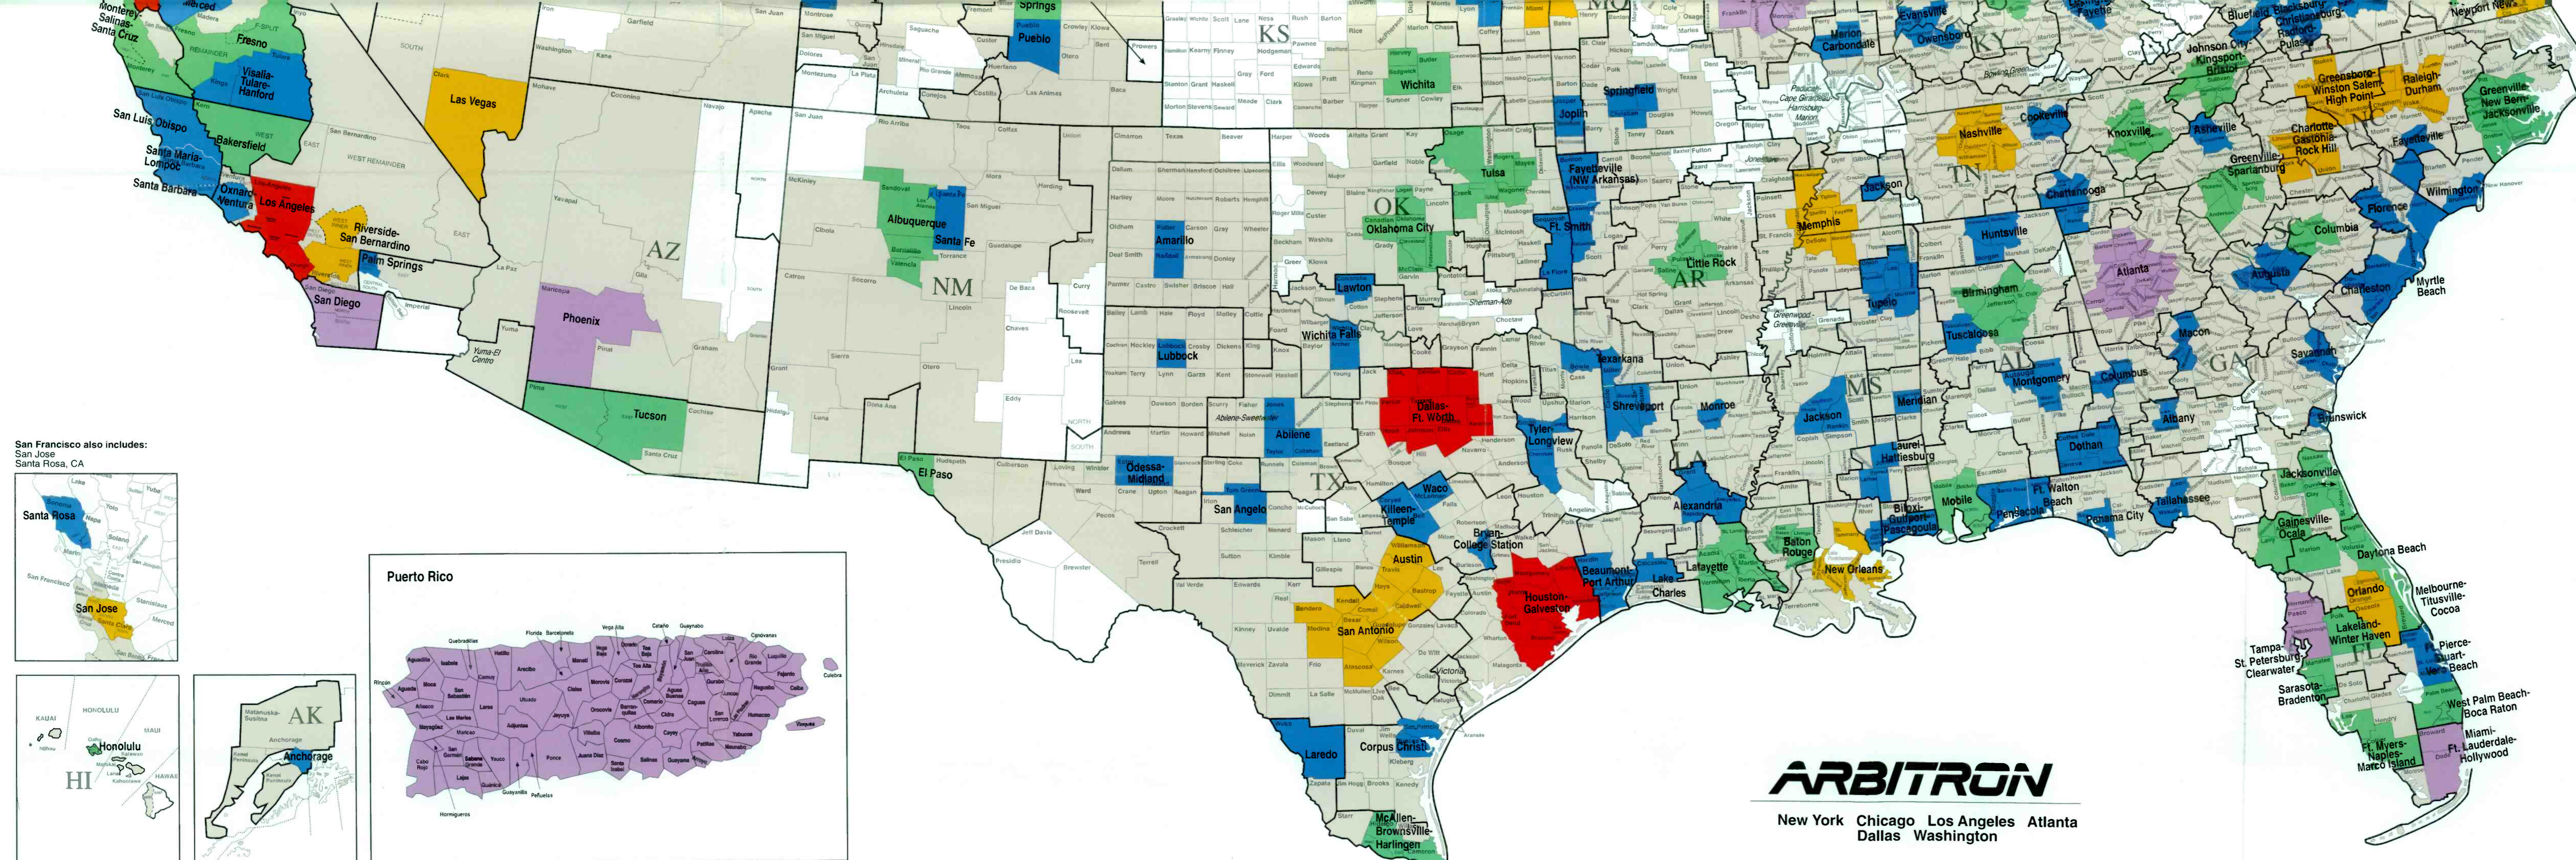

Metro Map
Produced 1999

San Francisco also includes:
San Jose
Santa Rosa, CA

Providence-Warwick-Pawtucket also includes:
New Bedford-Fall River, MA

New York also includes:
Monmouth, NJ
Morristown, NJ
Nassau-Suffolk, NY (Long Island)
Stamford-Norwalk, CT

Portsmouth-Dover-Rochester, NH-ME
also includes:
Manchester, NH

KEY

Thick black lines designate Nielsen Television DMA's (Designated Market Areas).

Radio Markets are shown in Bold Type.

Markets shown in italics are DMA's which do not contain a Radio Metro.

↔ Double-headed arrow indicates a county which is noncontiguous to the DMA market of which it is a part.

Markets shown are based on Market definitions effective with the Spring 1999 survey.

Market Rank for Metro counties

1-10	11-25	26-50
51-100	101+	

TSA Counties