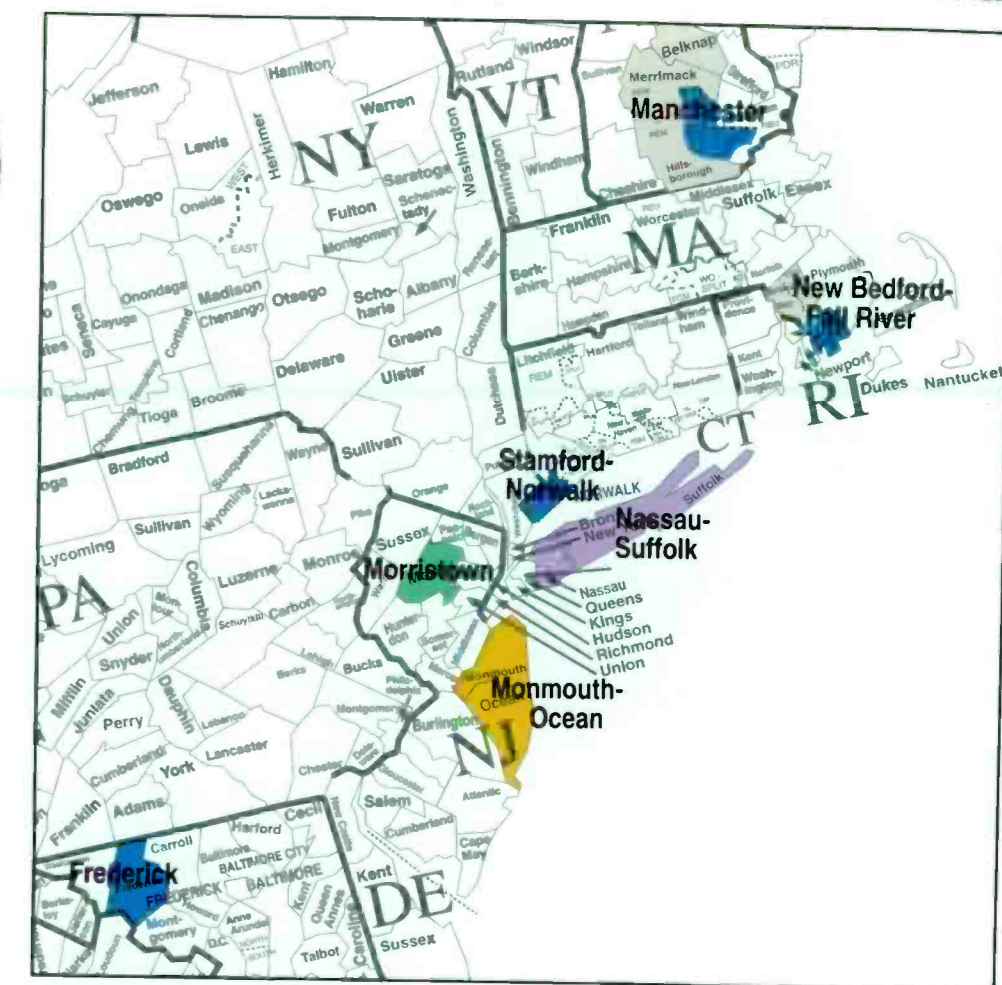

Metro Map
Produced 1999

San Francisco also includes:
San Jose
Santa Rosa, CA

Providence-Warwick-Pawtucket also includes:
New Bedford-Fall River, MA

New York also includes:
Monmouth, NJ
Morristown, NJ
Nassau-Suffolk, NY (Long Island)
Stamford-Norwalk, CT

Portsmouth-Dover-Rochester, NH-ME
also includes:
Manchester, NH

KEY

Thick black lines designate Nielsen Television DMA's (Designated Market Areas).

Radio Markets are shown in Bold Type.

Markets shown in italics are DMA's which do not contain a Radio Metro.

↔ Double-headed arrow indicates a county which is noncontiguous to the DMA market of which it is a part.

Markets shown are based on Market definitions effective with the Spring 1999 survey.

Market Rank for Metro counties

1-10	11-25	26-50
51-100	101+	

TSA Counties