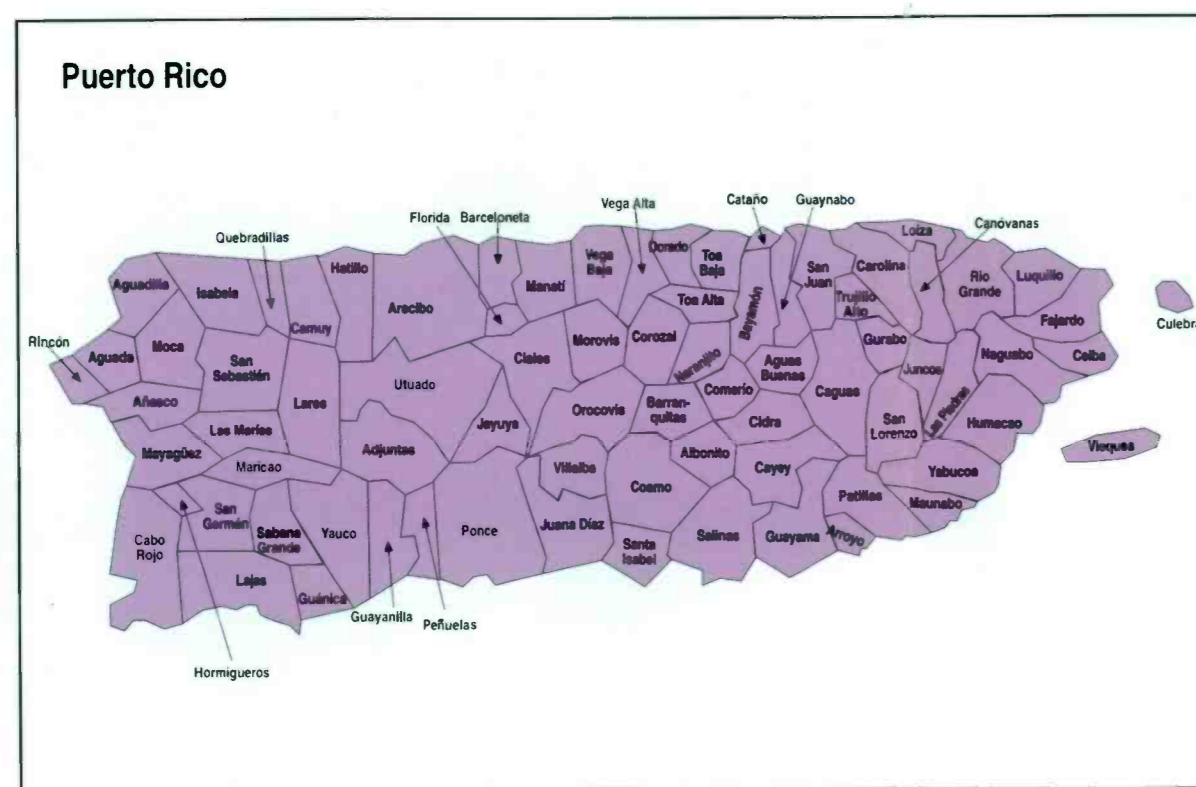

Metro Map
Produced 1999

San Francisco also includes:
San Jose
Santa Rosa, CA

Providence-Warwick-Pawtucket also includes:
New Bedford-Fall River, MA

New York also includes:
Monmouth, NJ
Morristown, NJ
Nassau-Suffolk, NY (Long Island)
Stamford-Norwalk, CT

Portsmouth-Dover-Rochester, NH-ME
also includes:
Manchester, NH

KEY

Thick black lines designate Nielsen Television DMA's (Designated Market Areas).

Radio Markets are shown in Bold Type.

Markets shown in italics are DMA's which do not contain a Radio Metro.

↔ Double-headed arrow indicates a county which is noncontiguous to the DMA market of which it is a part.

Markets shown are based on Market definitions effective with the Spring 1999 survey.

Market Rank for Metro counties

1-10	11-25	26-50
51-100	101+	

TSA Counties