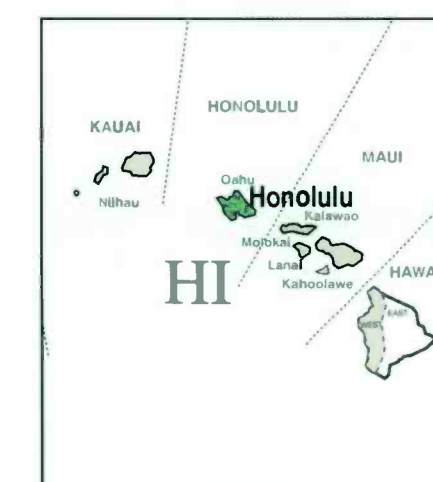

Metro Map
Produced 1999

San Francisco also includes:
San Jose
Santa Rosa, CA

Providence-Warwick-Pawtucket also includes:
New Bedford-Fall River, MA

New York also includes:
Monmouth, NJ
Morristown, NJ
Nassau-Suffolk, NY (Long Island)
Stamford-Norwalk, CT

Portsmouth-Dover-Rochester, NH-ME
also includes:
Manchester, NH

KEY

Thick black lines designate Nielsen Television DMA's (Designated Market Areas).

Radio Markets are shown in Bold Type.

Markets shown in italics are DMA's which do not contain a Radio Metro.

↔ Double-headed arrow indicates a county which is noncontiguous to the DMA market of which it is a part.

Markets shown are based on Market definitions effective with the Spring 1999 survey.

Market Rank for Metro counties