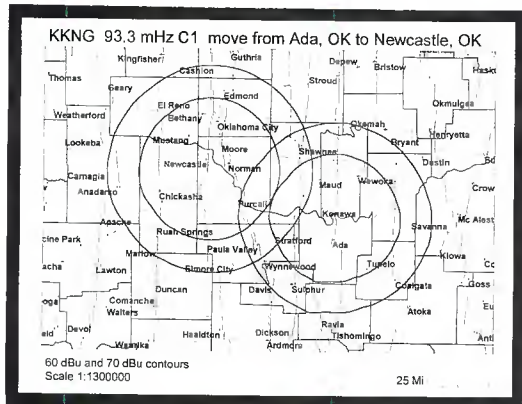

FACILITIES UPGRADES