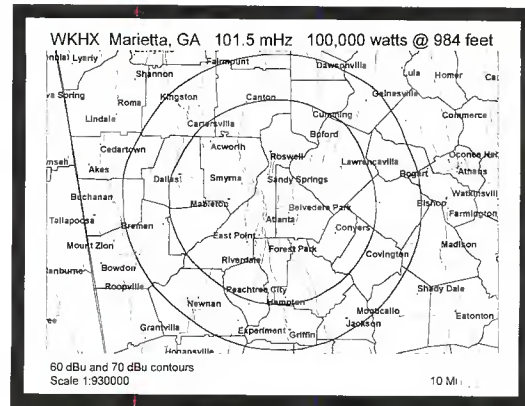

AM

FM

FACILITIES UPGRADES

DUOPOLIES

M Street Same Day Map Service
(using RadioSoft's ComStudy mapping software)

Now you can have a map of your actual contours faxed or shipped the same day you order it!
M Street can deliver full-color or black and white coverage maps with any contours on one map (subject of geographic limitations.) They're great for sales kits, brokers packets, and facilities upgrade analysis.

And, they're a lot less expensive than what you're used to.

Call today to see what we can design for you!
(800) 248-4242
(615) 251-1525