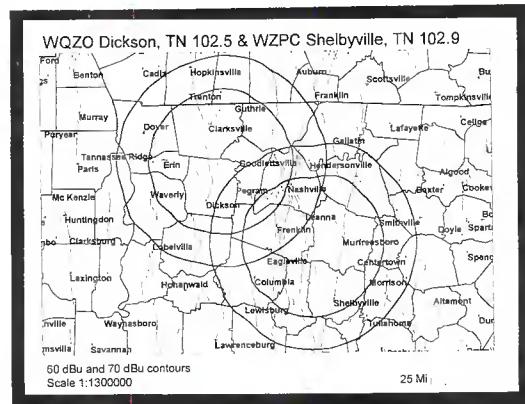

DUOPOLIES

M Street Same Day Map Service
(using RadioSoft's ComStudy mapping software)

Now you can have a map of your actual contours faxed or shipped the same day you order it!
M Street can deliver full-color or black and white coverage maps with any contours on one map (subject of geographic limitations.) They're great for sales kits, brokers packets, and facilities upgrade analysis.

And, they're a lot less expensive than what you're used to.

Call today to see what we can design for you!
(800) 248-4242
(615) 251-1525