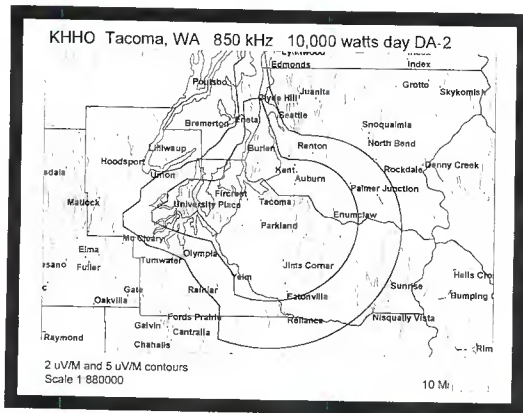

AM

FM

FACILITIES UPGRADES

DUOPOLIES

M Street Same Day Map Service
(using RadioSoft's ComStudy mapping software)

Now you can have a map of your actual contours faxed or shipped the same day you order it!
M Street can deliver full-color or black and white coverage maps with any contours on one map (subject of geographic limitations.) They're great for sales kits, brokers packets, and facilities upgrade analysis.

And, they're a lot less expensive than what you're used to.

Call today to see what we can design for you!
(800) 248-4242
(615) 251-1525