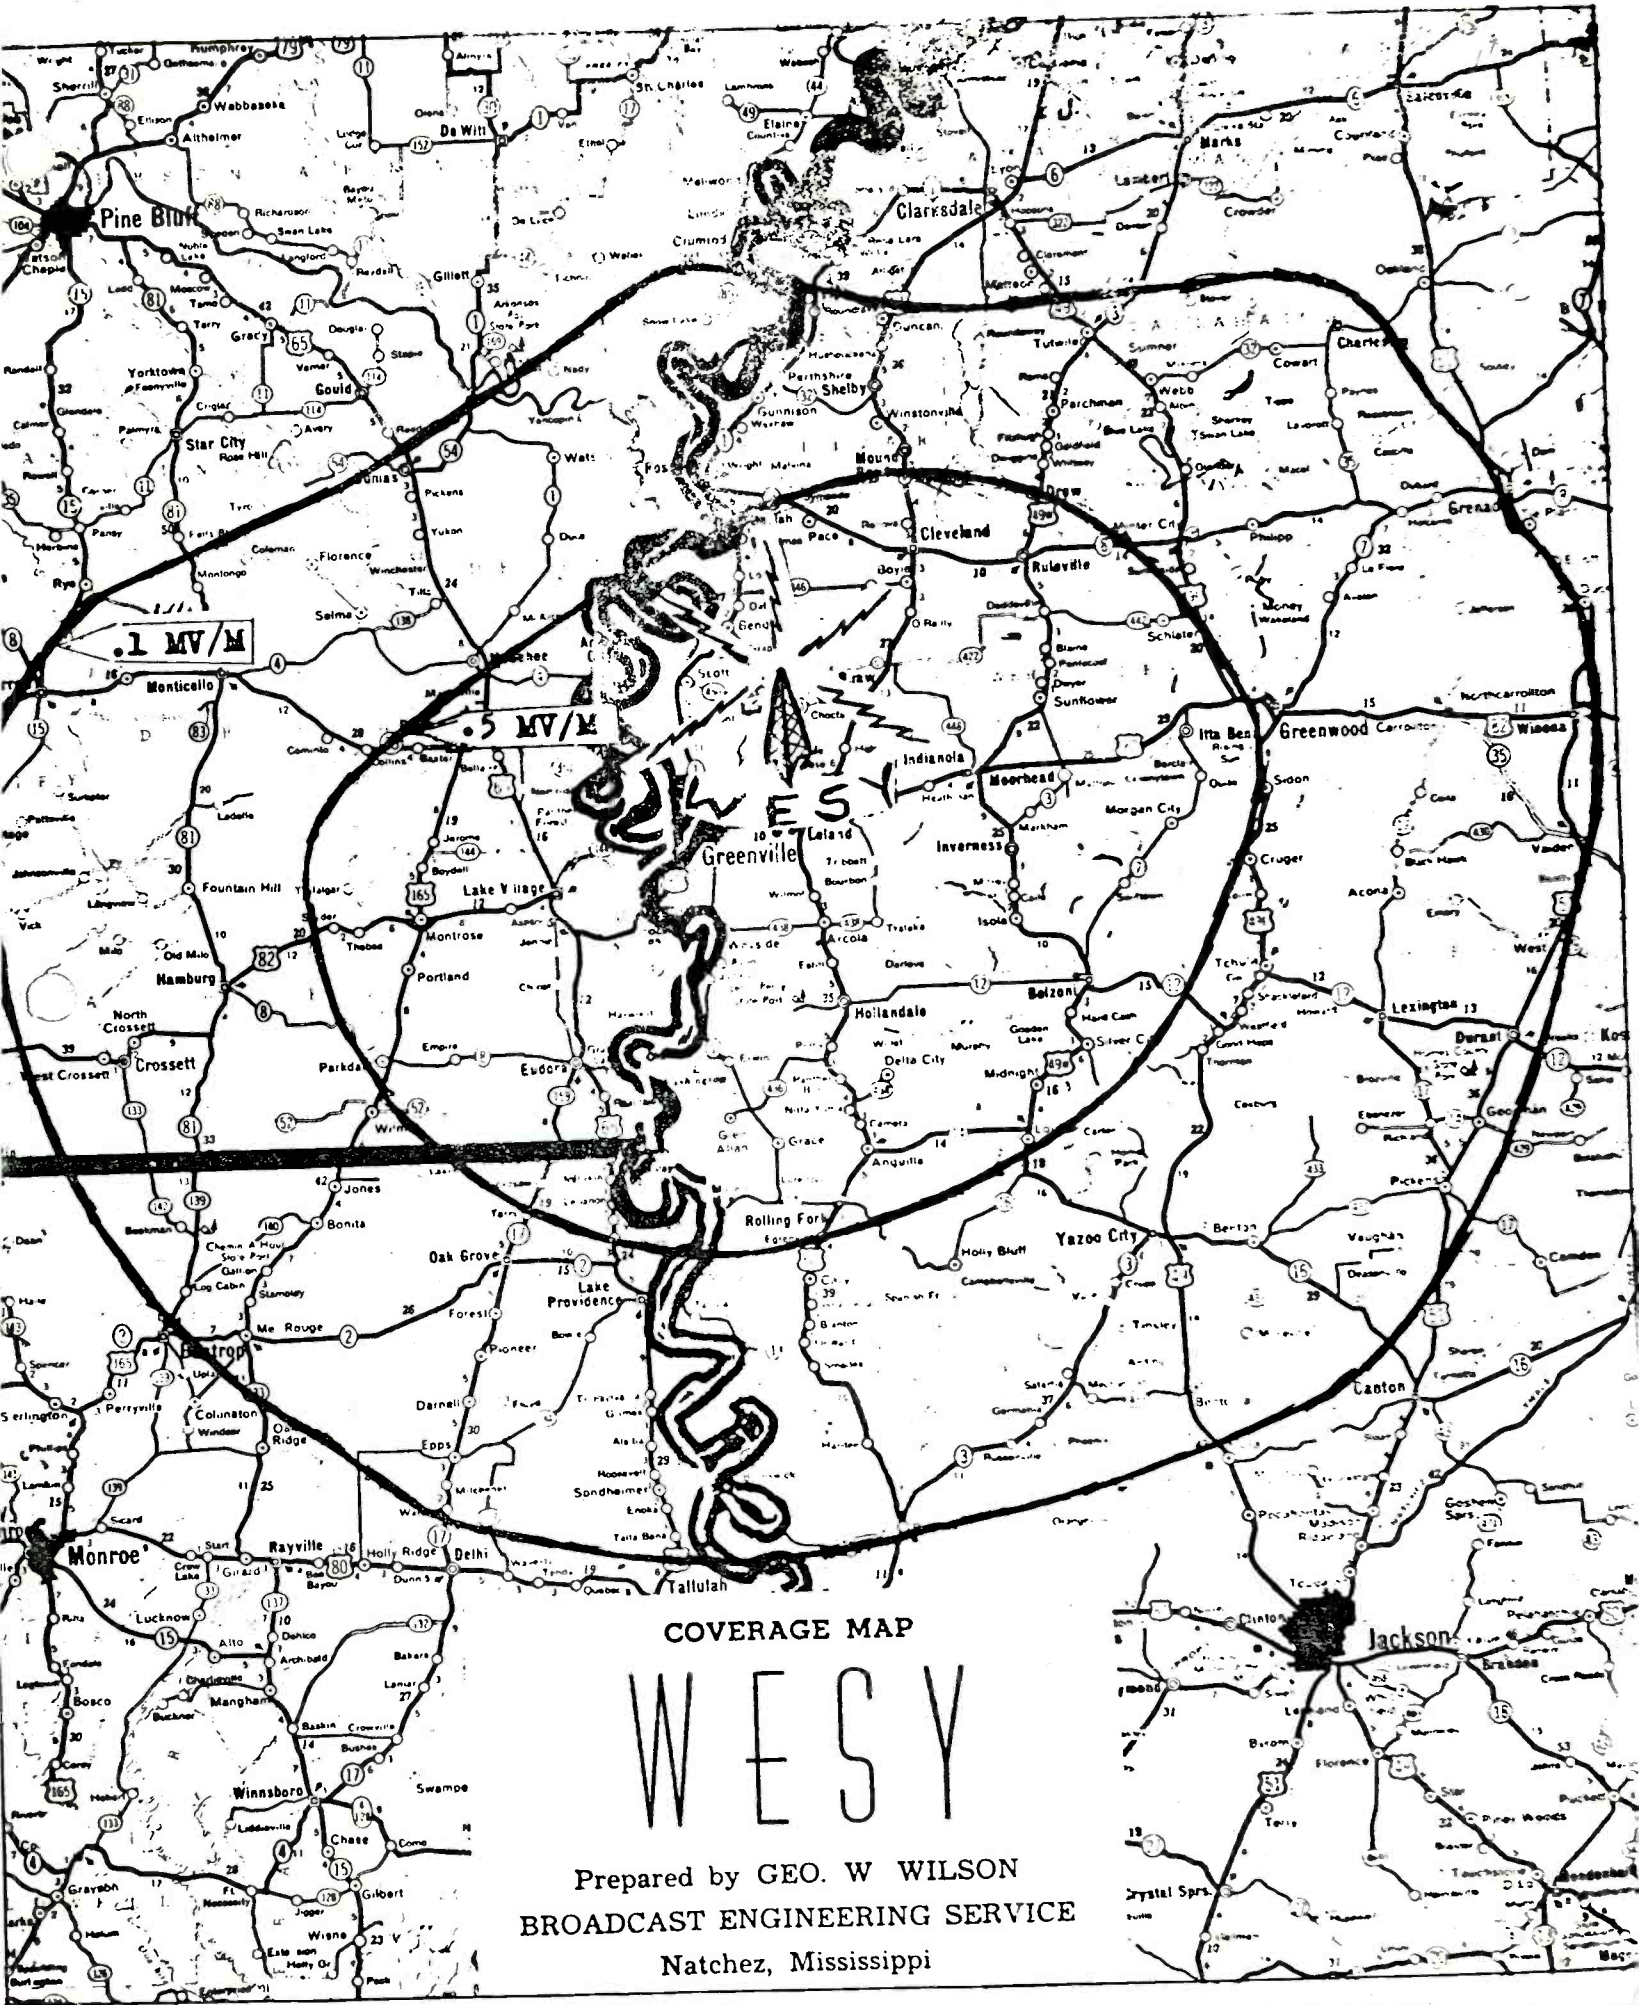

COVERAGE MAP

WEST MISSISSIPPI

Prepared by GEO. W WILSON
BROADCAST ENGINEERING SERVICE
Natchez, Mississippi

WDSK

1000 Watts - Daytime

Here's WDDT'S

*the fast growing
Mississippi, Arkansas,
Louisiana delta.*

Dominate Coverage