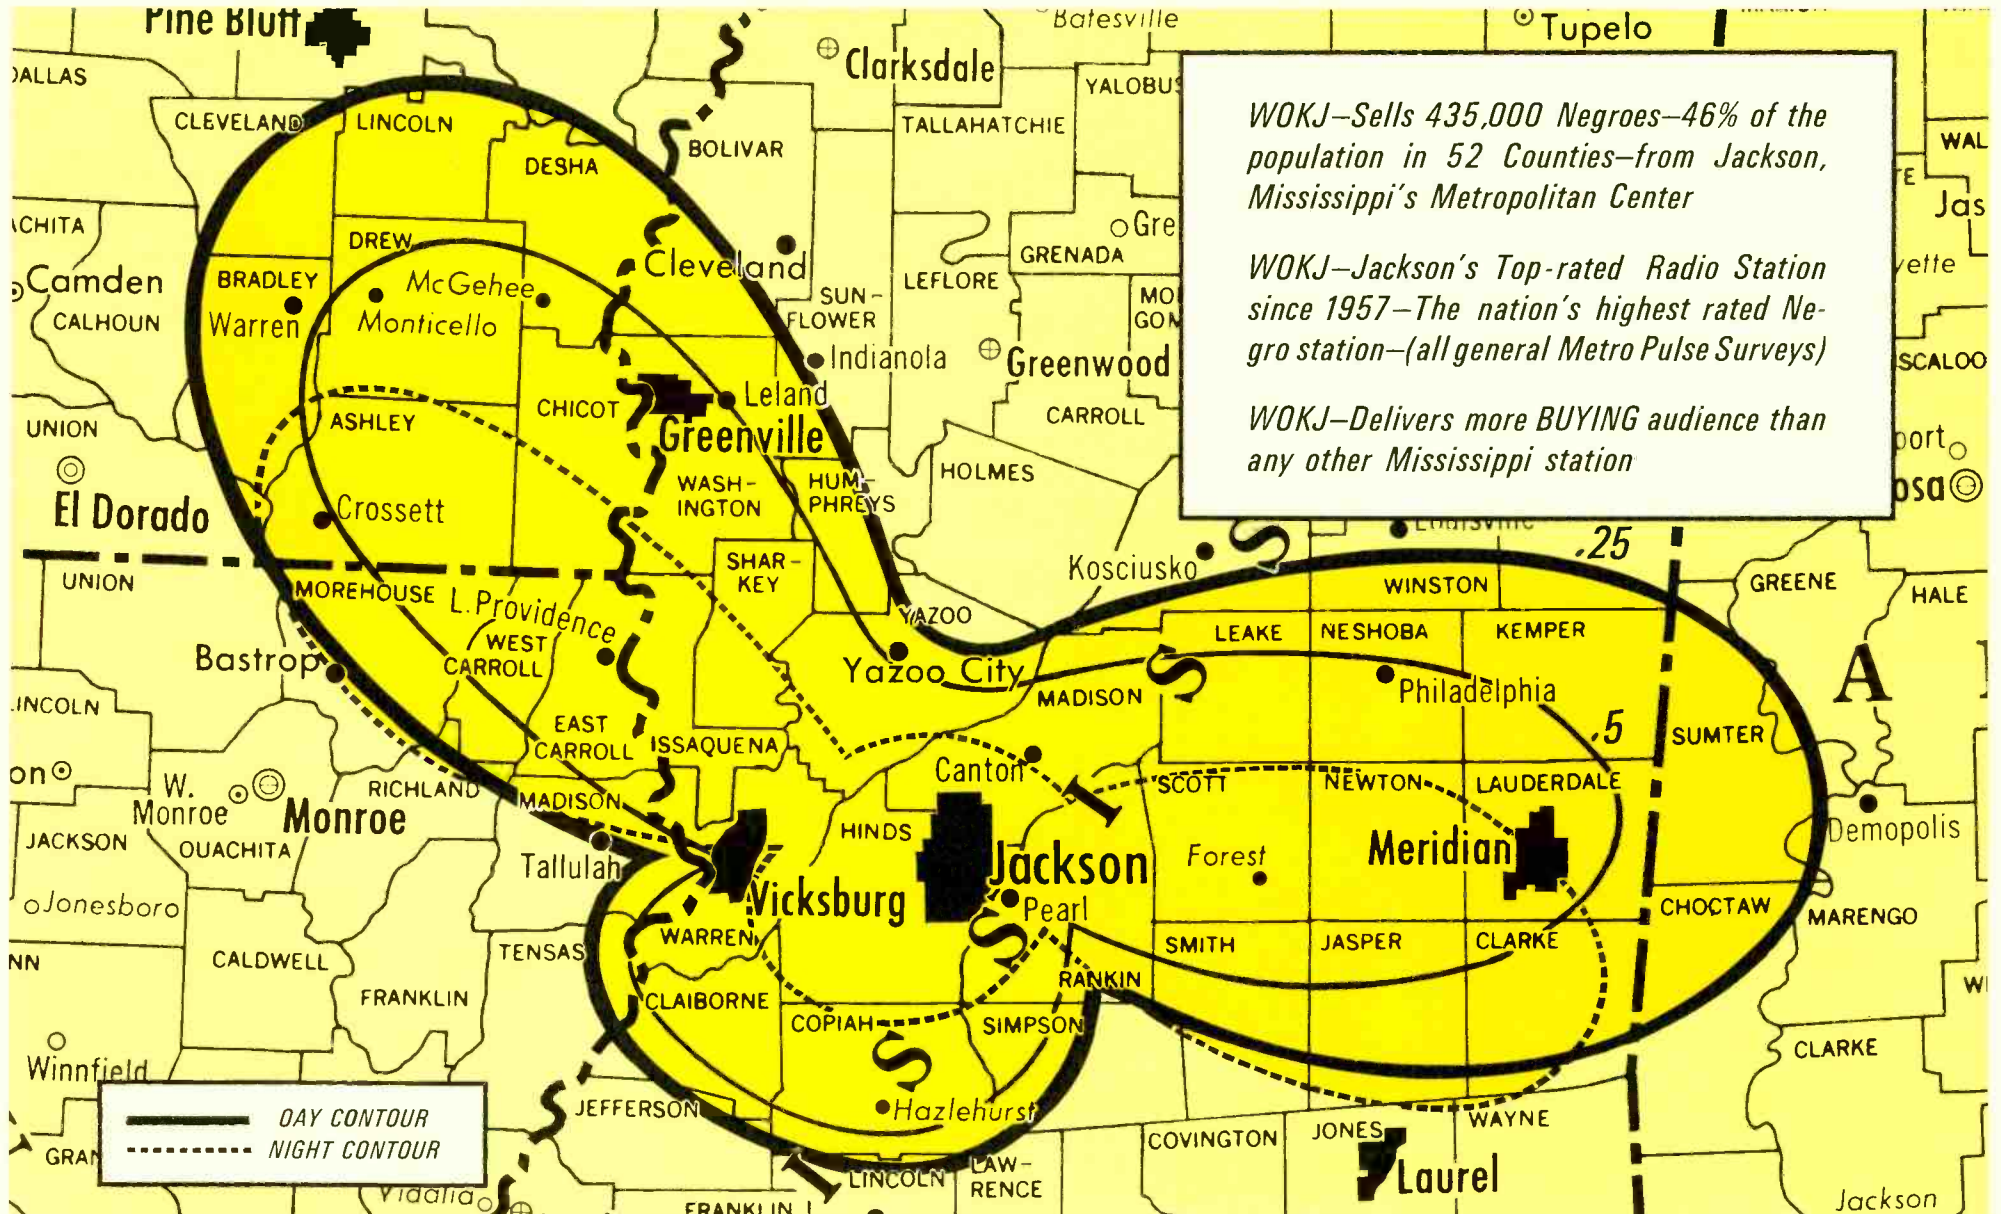

THE NATION'S HIGHEST RATED NEGRO STATION

WOKJ—Sells 435,000 Negroes—46% of the population in 52 Counties—from Jackson, Mississippi's Metropolitan Center

WOKJ—Jackson's Top-rated Radio Station since 1957—The nation's highest rated Negro station—(all general Metro Pulse Surveys)

WOKJ—Delivers more BUYING audience than any other Mississippi station

WOKJ

50,000 WATTS AT 1550 KC

THE NATION'S MOST POWERFUL EBONY VOICE NIGHT AND DAY
POST OFFICE BOX 3228 / JACKSON, MISSISSIPPI 39207 / TELEPHONE (601) 354-4096