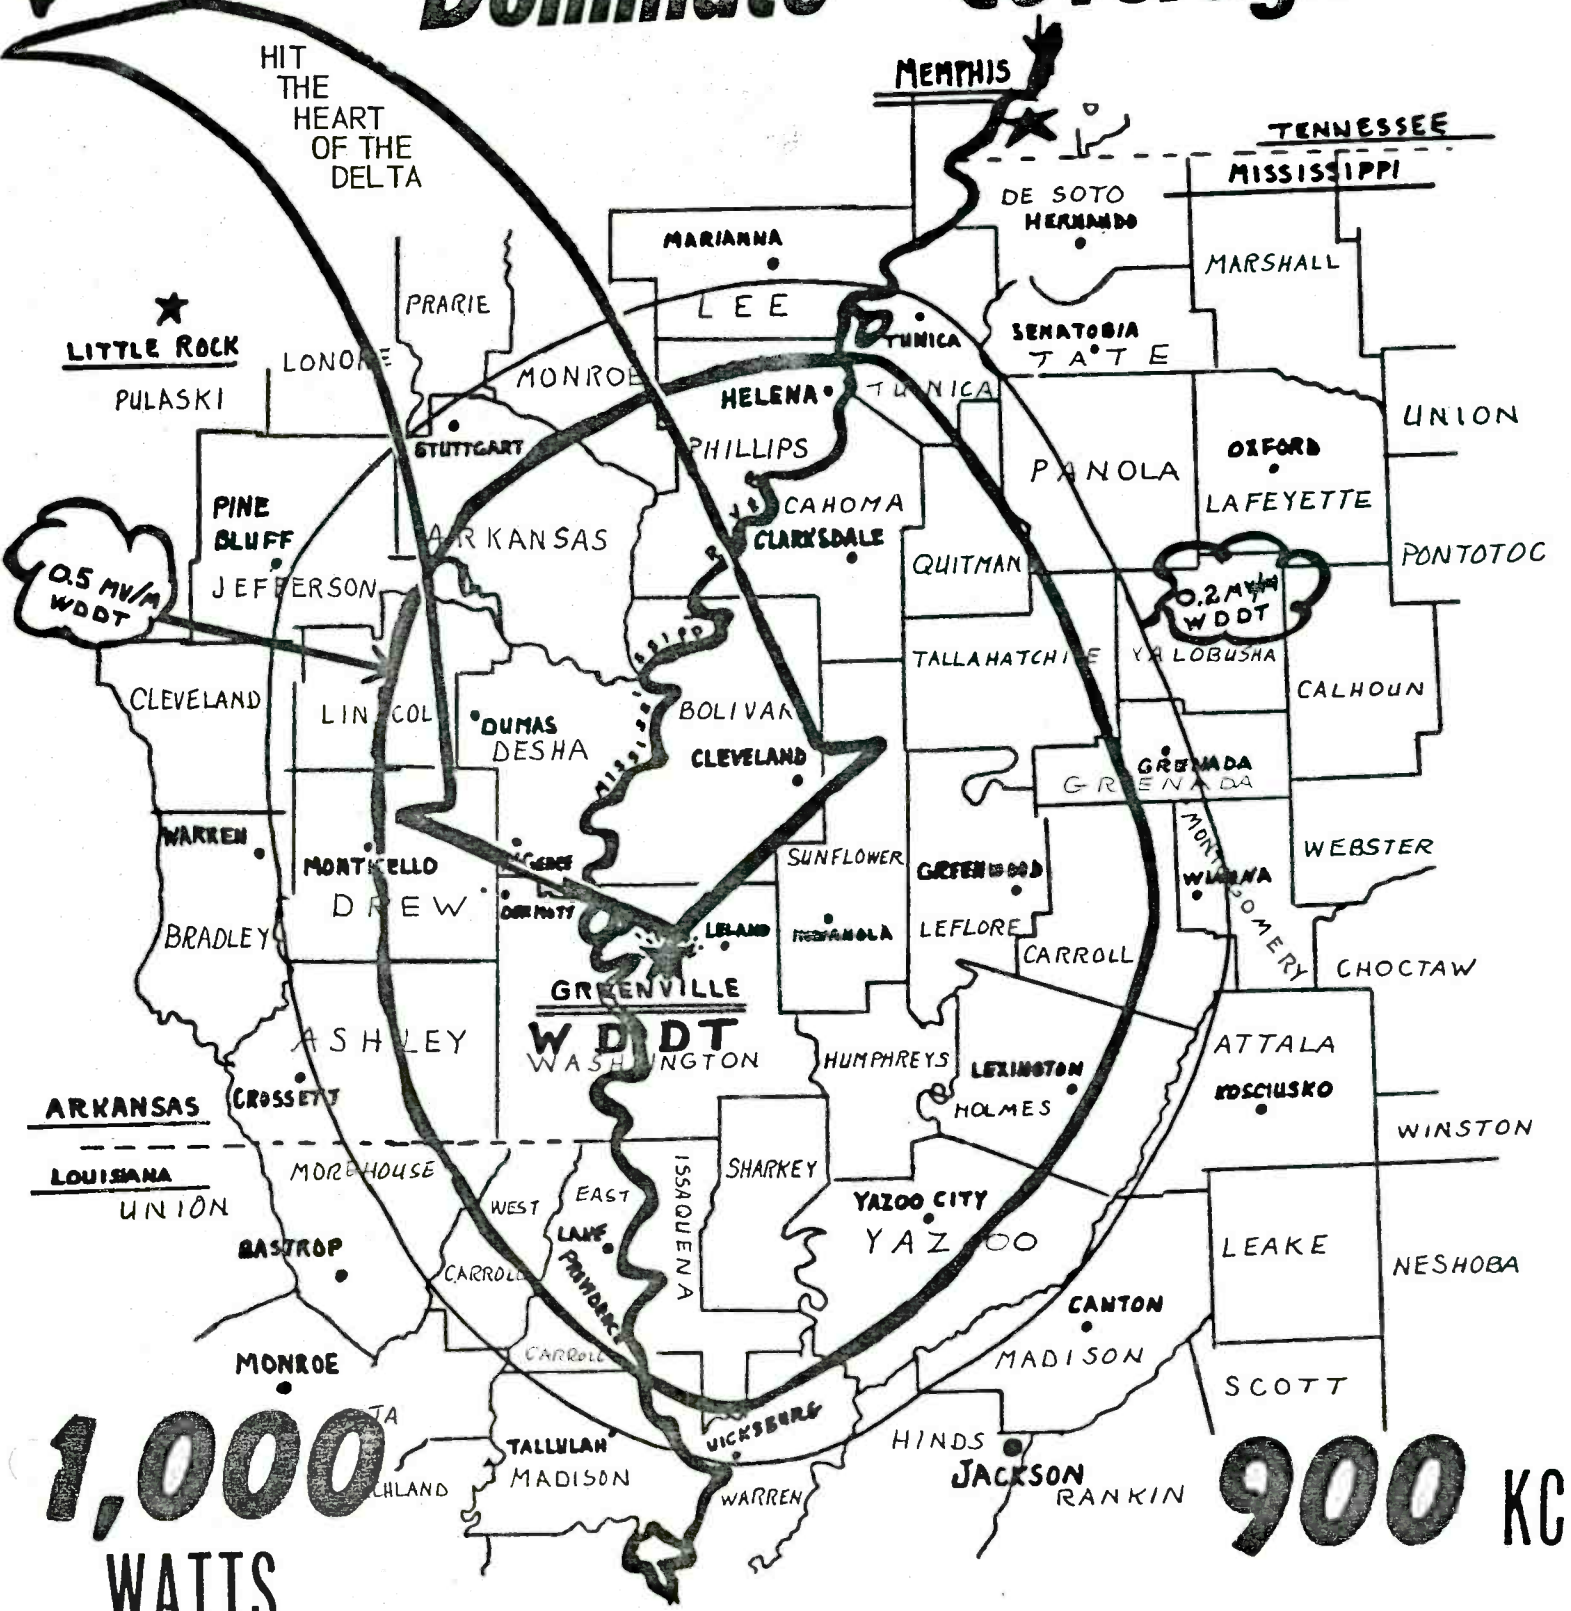

COVERAGE MAP

WEST MISSISSIPPI

Prepared by GEO. W WILSON
BROADCAST ENGINEERING SERVICE
Natchez, Mississippi

WDSK

1000 Watts - Daytime

Here's WDDT'S

*the fast growing
Mississippi, Arkansas,
Louisiana delta.*

Dominate Coverage