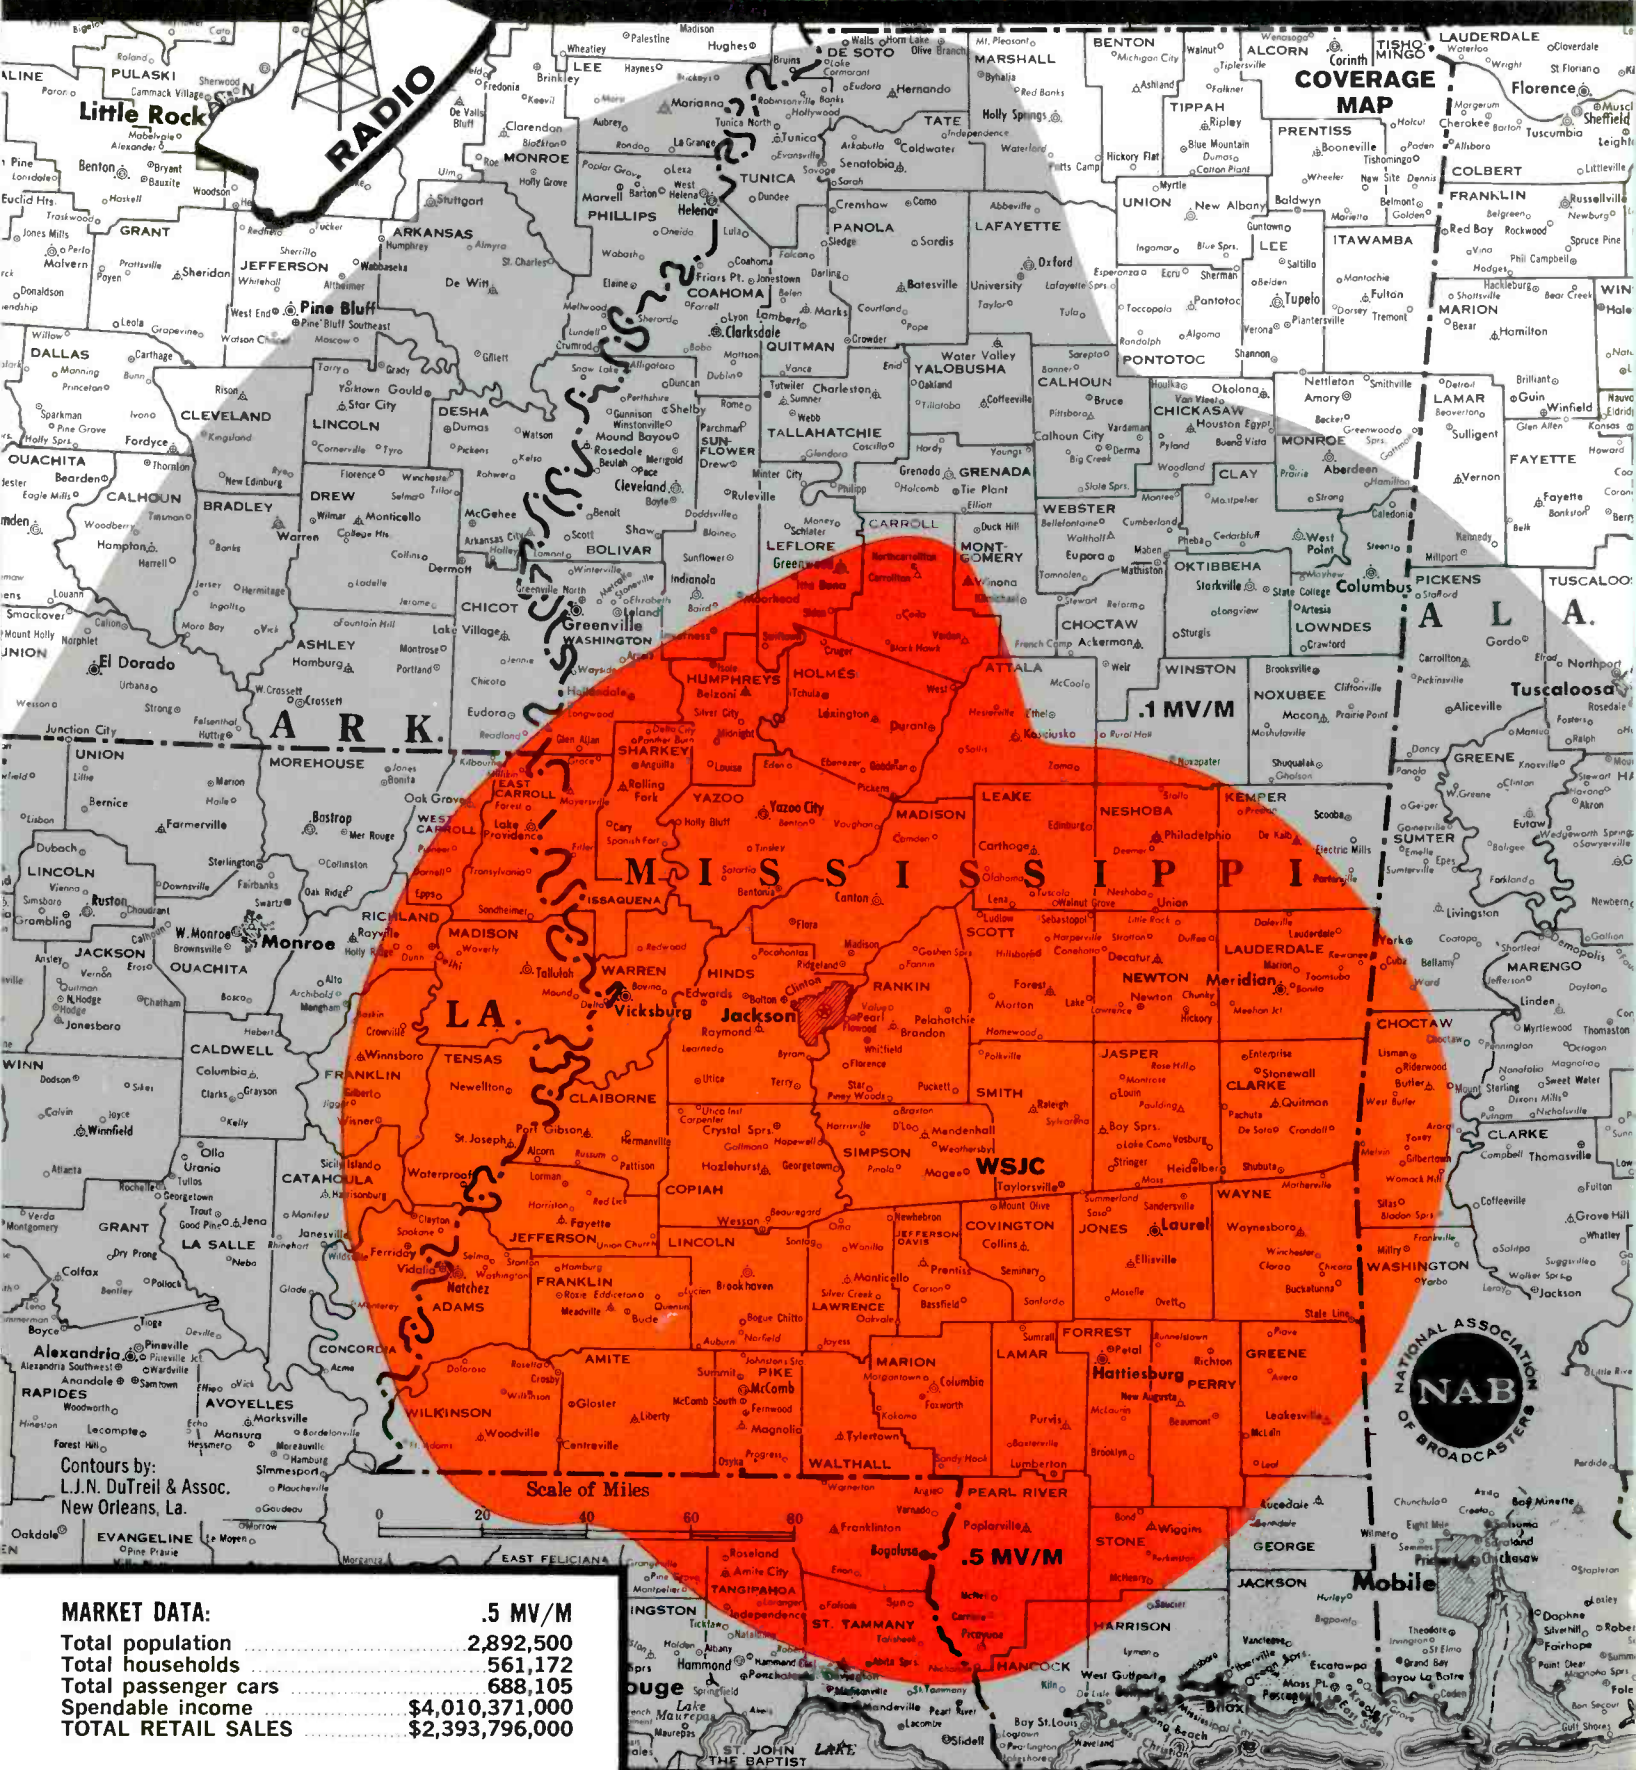

WSJC

P.O. BOX 426
MAGEE, MISSISSIPPI

RADIO

COVERAGE MAP

MARKET DATA:

Total population	2,892,500
Total households	561,172
Total passenger cars	688,105
Spendable income	$4,010,371,000
TOTAL RETAIL SALES	$2,393,796,000

FARM DATA:

Total farm population	215,750
Total farm income	$611,388,000

50,000 WATTS
810 KHZ CLEAR CHANNEL

RT133 Copyright AMERICAN MAP CO., INC.