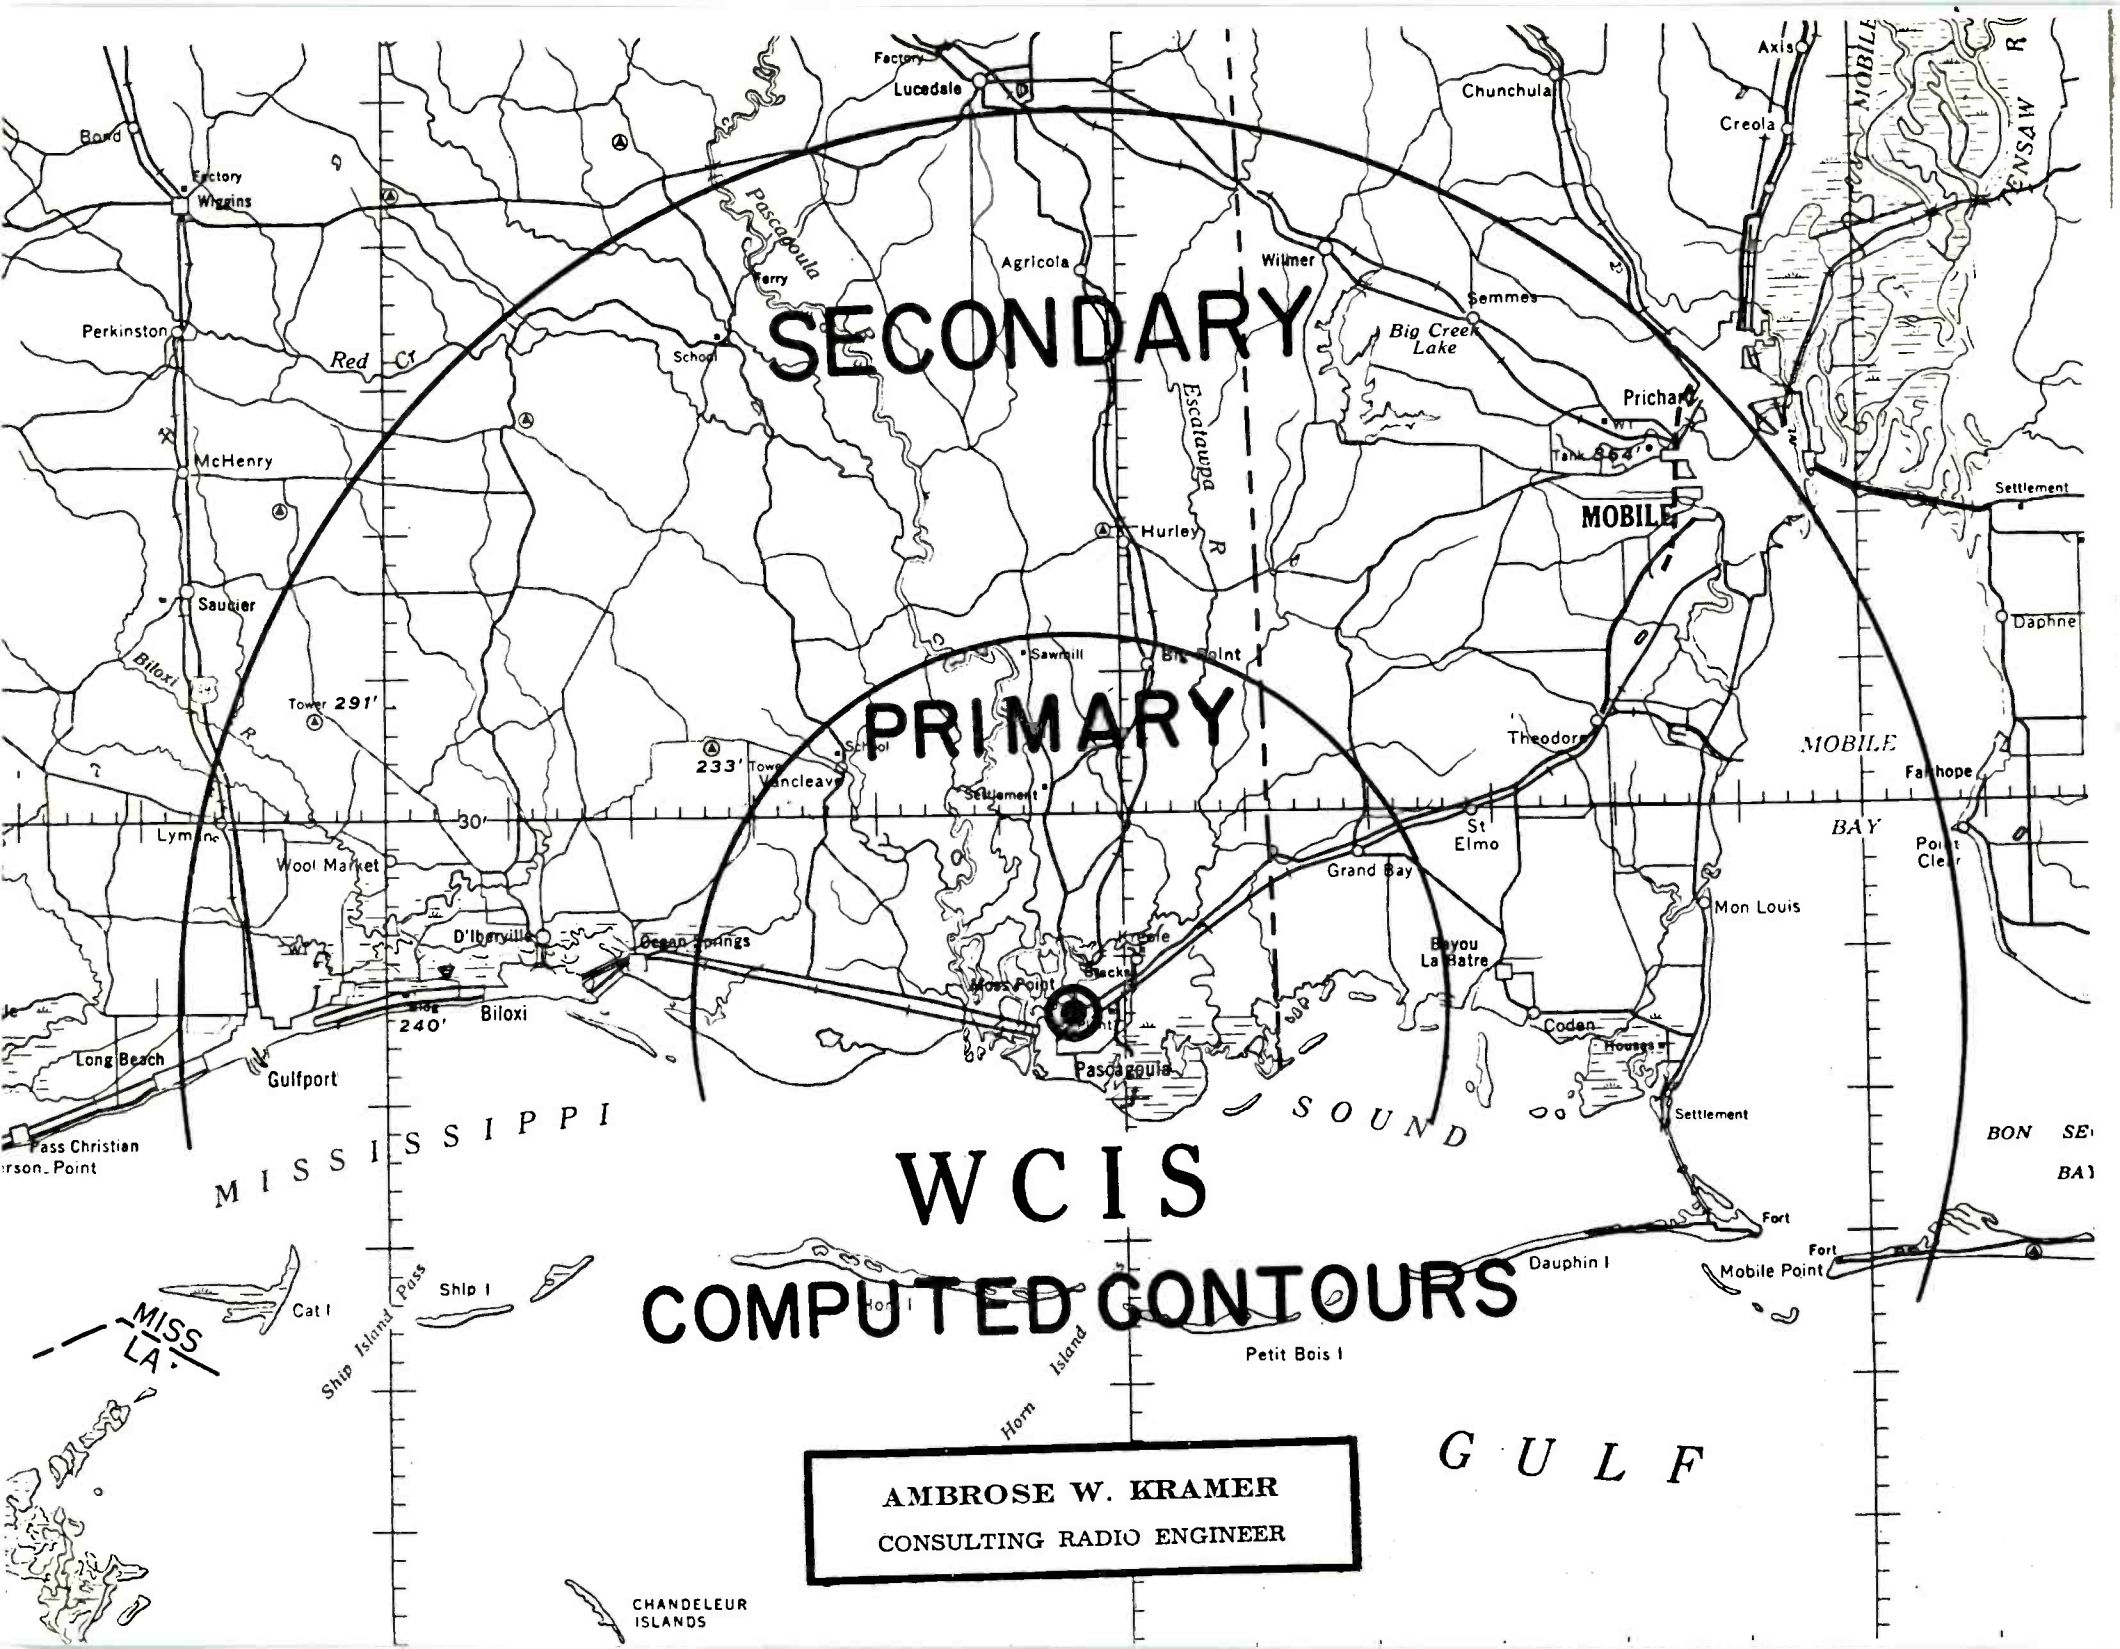

SECONDARY

PRIMARY

WCIS

COMPUTED CONTOURS

**AMBROSE W. KRAMER
CONSULTING RADIO ENGINEER**

GULF