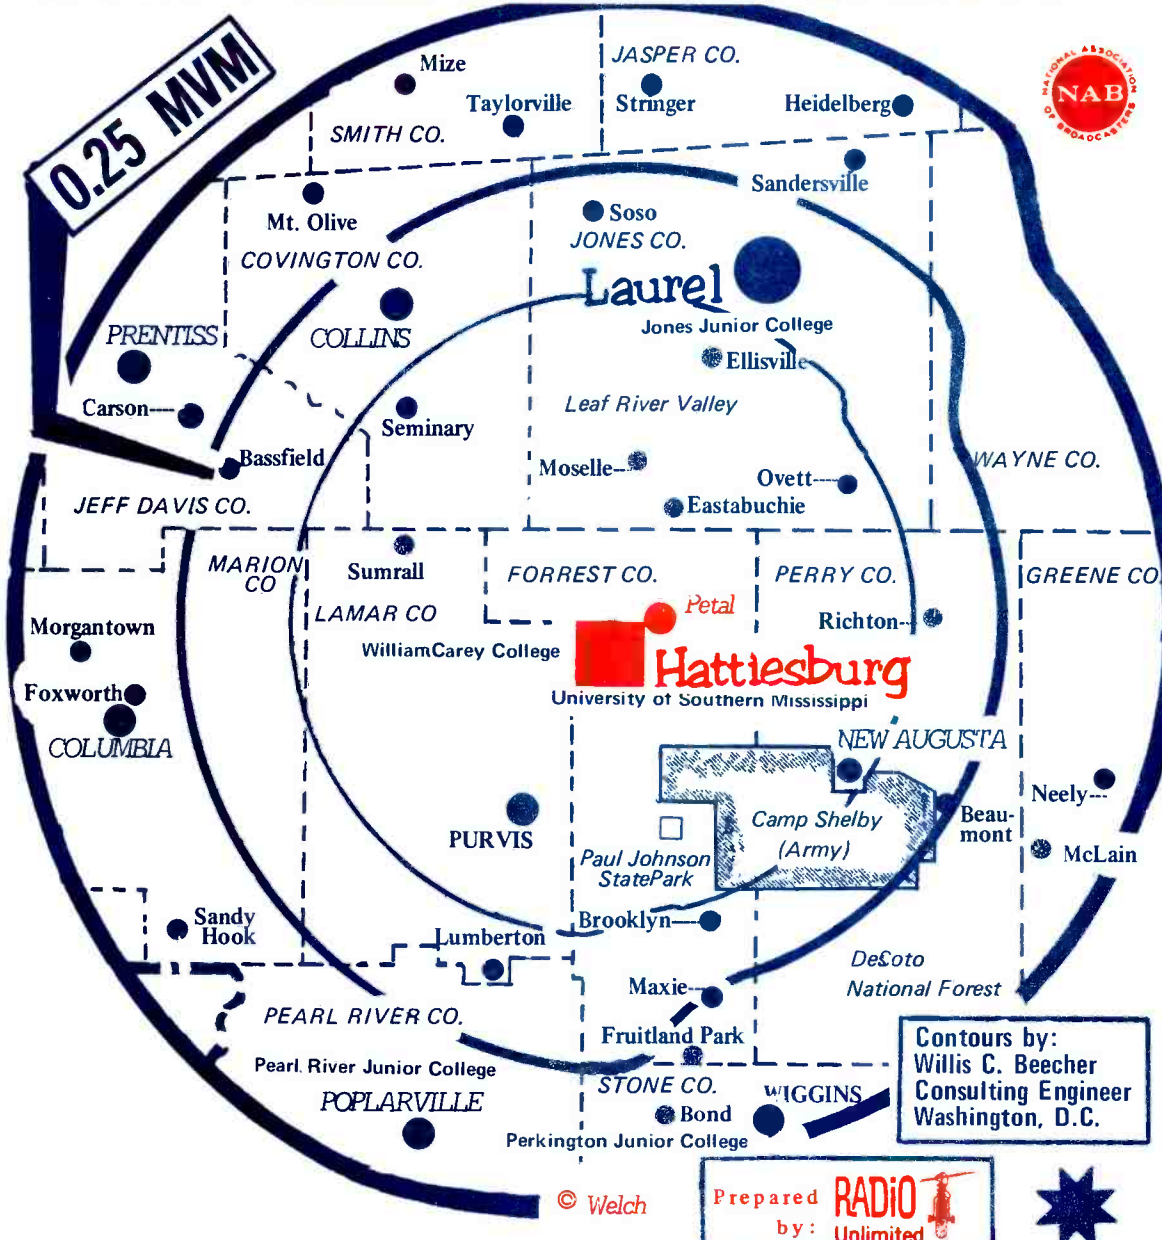

WORV ★ Solid Soul Radio at 1580!

Hattiesburg...

HATTIESBURG, the "Hub City" -- is located in south central Mississippi . . . 110 miles from New Orleans; 102 miles from Mobile; 90 miles from Jackson and 70 miles from the Mississippi Gulf Coast. Four railroads and four major highways form the "spokes" to support Hattiesburg as the "Hub" city.

Because of its strategic location . . . HATTIESBURG is the Gateway to the rich forestry, mineral, agricultural resources of south Mississippi.

92 INDUSTRIES are located in the Hattiesburg Retail Trading Zone . . . with an employment total exceeding 8,000.

The University of Southern Mississippi (with more than 8,000 students), William Carey College, NASA developments and Camp Shelby military reservation all add important revenues to the economy of Hattiesburg.

WORV RADIO is Soul Radio for the area's 71% Negro population -- day-to-day programming with religion intermixed with the top tunes of the day with News -- and community service events . . . truly the station that keeps Hattiesburg "turned on"!

WORV RADIO broadcasts with a power of 1000 "Rocking" Watts at 1580 -- at the Top of the Dial -- from 7 AM 'til Sundown.

WORV'S NATIONAL RATE CARD

Times	60 Sec.	30 Sec.
1	$5.00	$4.00
26	4.75	3.80
52	4.50	3.60
104	4.25	3.40
156	4.00	3.20
312	3.75	3.00
624	3.50	2.80

Agencies: 15/0

Represented Nationally by:
GREENER, HIKEN & SEARS
In the Southland, by:
BERNARD I. OCHS CO.

Contours by:
Willis C. Beecher
Consulting Engineer
Washington, D.C.

Prepared by: **RADIO Unlimited**

WORV

Hattiesburg, Mississippi

1580 KC

1000 WATTS

Market Data:	0.25 MVM Coverage	0.1 MVM Coverage
Population	163,500	253,400
Negro Population	93,540	192,100
Households	44,670	68,990
Negro Households	27,150	41,150
AM Radio Homes	43,780	67,620
Spendable Income	$314,621,000	465,508,000
TOTAL RETAIL SALES	$202,403,000	298,636,000
Food Stores	$ 46,107,000	67,997,000
Drug Stores	$ 7,603,000	11,336,000
Dept. Stores	$ 28,439,000	40,961,000
Apparel Shops	$ 14,554,000	19,167,000
Homefurnishings	$ 11,670,000	16,493,000
Auto Dealers	$ 46,154,000	64,732,000
Service Stations	$ 18,310,000	27,373,000
Automobiles	62,060	95,110
Farm Population	15,100	31,500
Farm Income	$ 30,361,000	61,745,000

SOURCE: SRDS Consumer Market Data; Research Bureau, Fisk University. ©

Circuit Broadcasting Co.
Vernon C. Floyd
President & General Manager
604 Gussie Avenue
Phone (601) 582-7013
Hattiesburg, Mississippi 39401