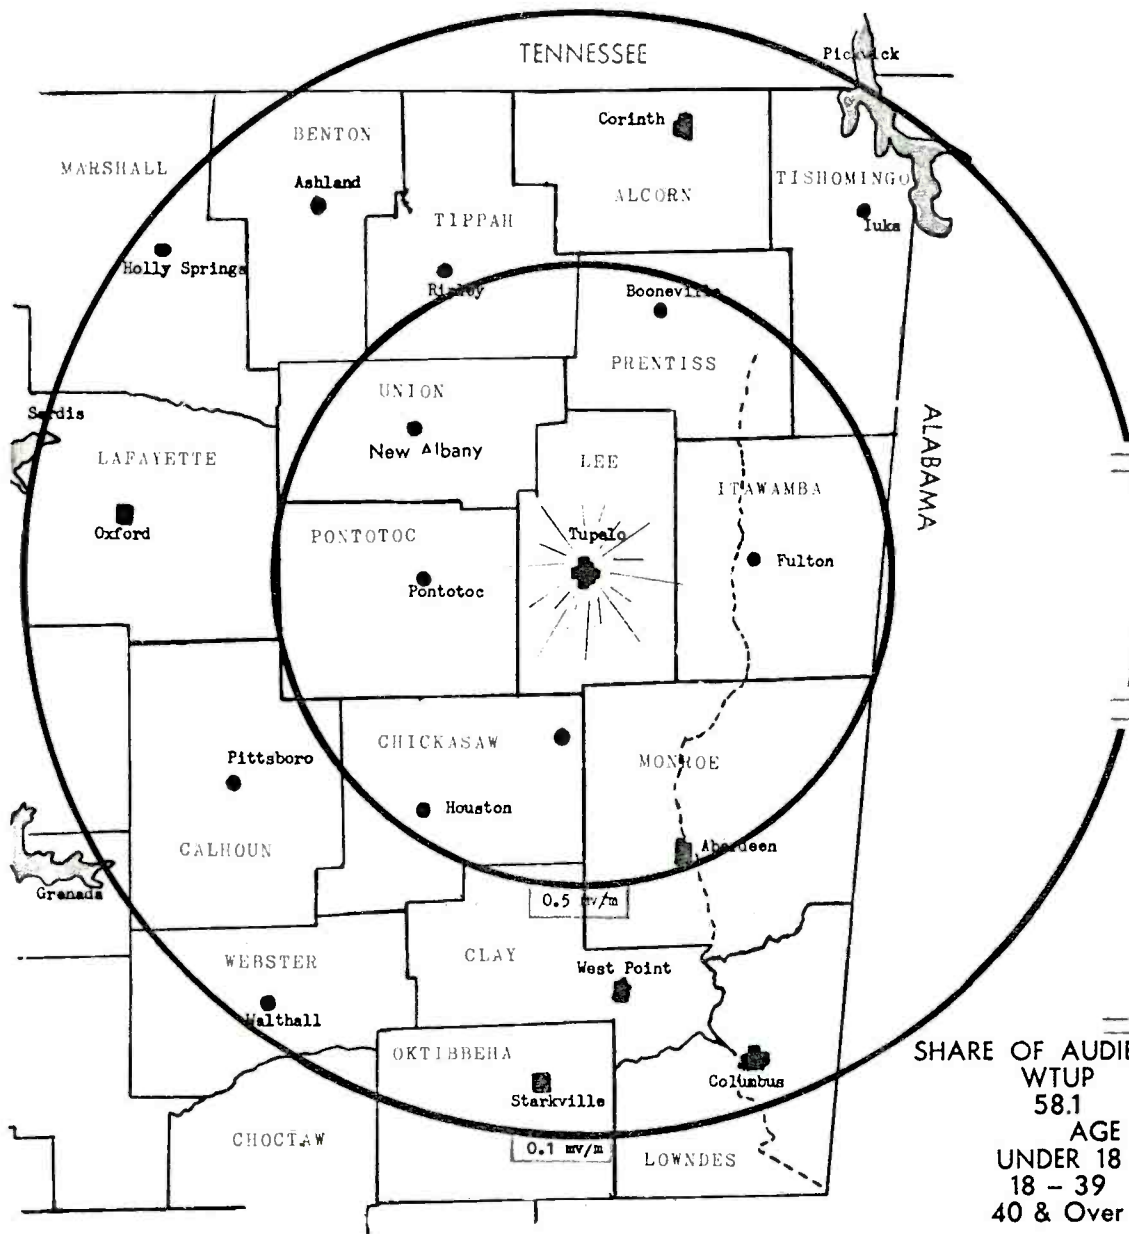

No. 1 IN TUPELO

1000 WATTS

WTUP

P. O. BOX 258
TUPELO, MISSISSIPPI
24 Hours A Day

SOUNDS
LIKE A
MILLION

ABC
AFFILIATE

National Representative
Spot Time Sales
Regional Representative
Bernard I. Ochs, Atlanta

SHARE OF AUDIENCE		HOOPER, JUNE, 1965	
WTUP	STA. B	WTUP	OTHER
58.1	25.0	58.1	16.9
AGE OF AUDIENCE			
UNDER 18	85.9	8.6	5.5
18 - 39	73.0	12.0	15.0
40 & Over	44.5	43.2	12.3