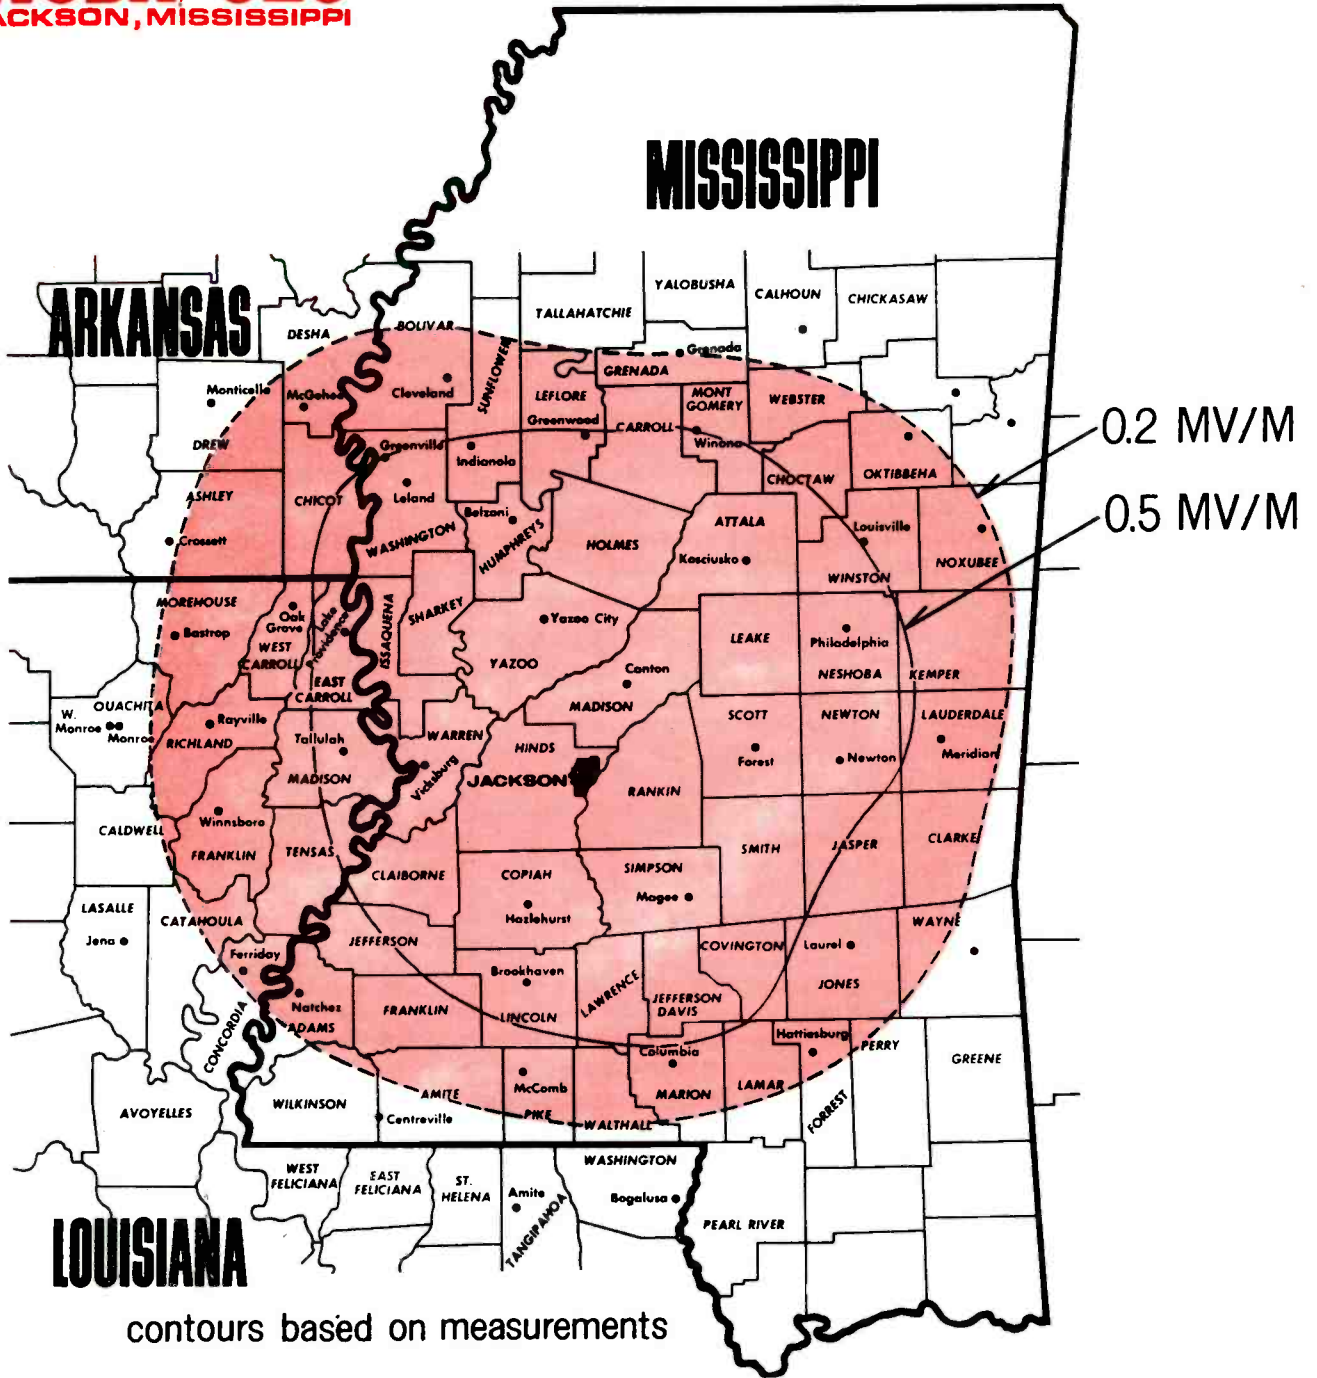

THE VOICE OF MISSISSIPPI
WJDX 620
 JACKSON, MISSISSIPPI

lamar life radio & television / p.o. box 2171 / jackson, mississippi 39205

The Only
Negro Programming
Serving This Area!

★
LOCATED IN THE CENTER
OF THIS
\$313,000,000+
18 COUNTY MARKET AREA