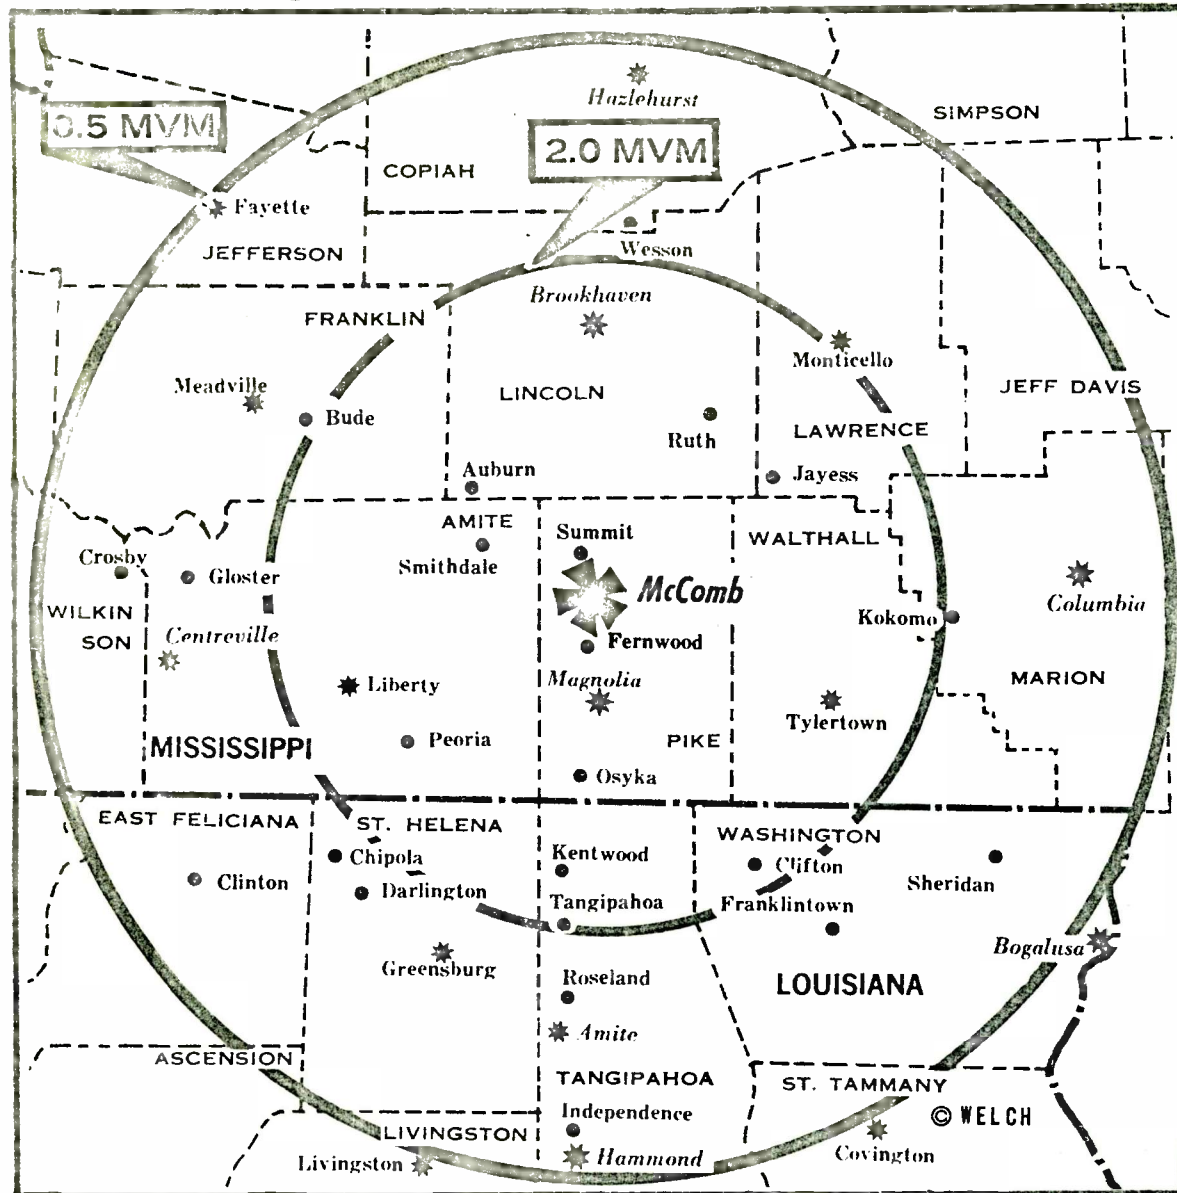

WFFF-AM 1000 Watts
WFFF-FM 3000 Watts

COLUMBIA, MISSISSIPPI

Serving Mississippi & Louisiana Since 1939

WHNY

in McComb, Mississippi

5000 Watts
500 Watts Nights
at 1250 KC

Affiliated with:
WHY, Montgomery, Alabama
WSIM, Mobile, Alabama
WHSY, Hattiesburg, Mississippi