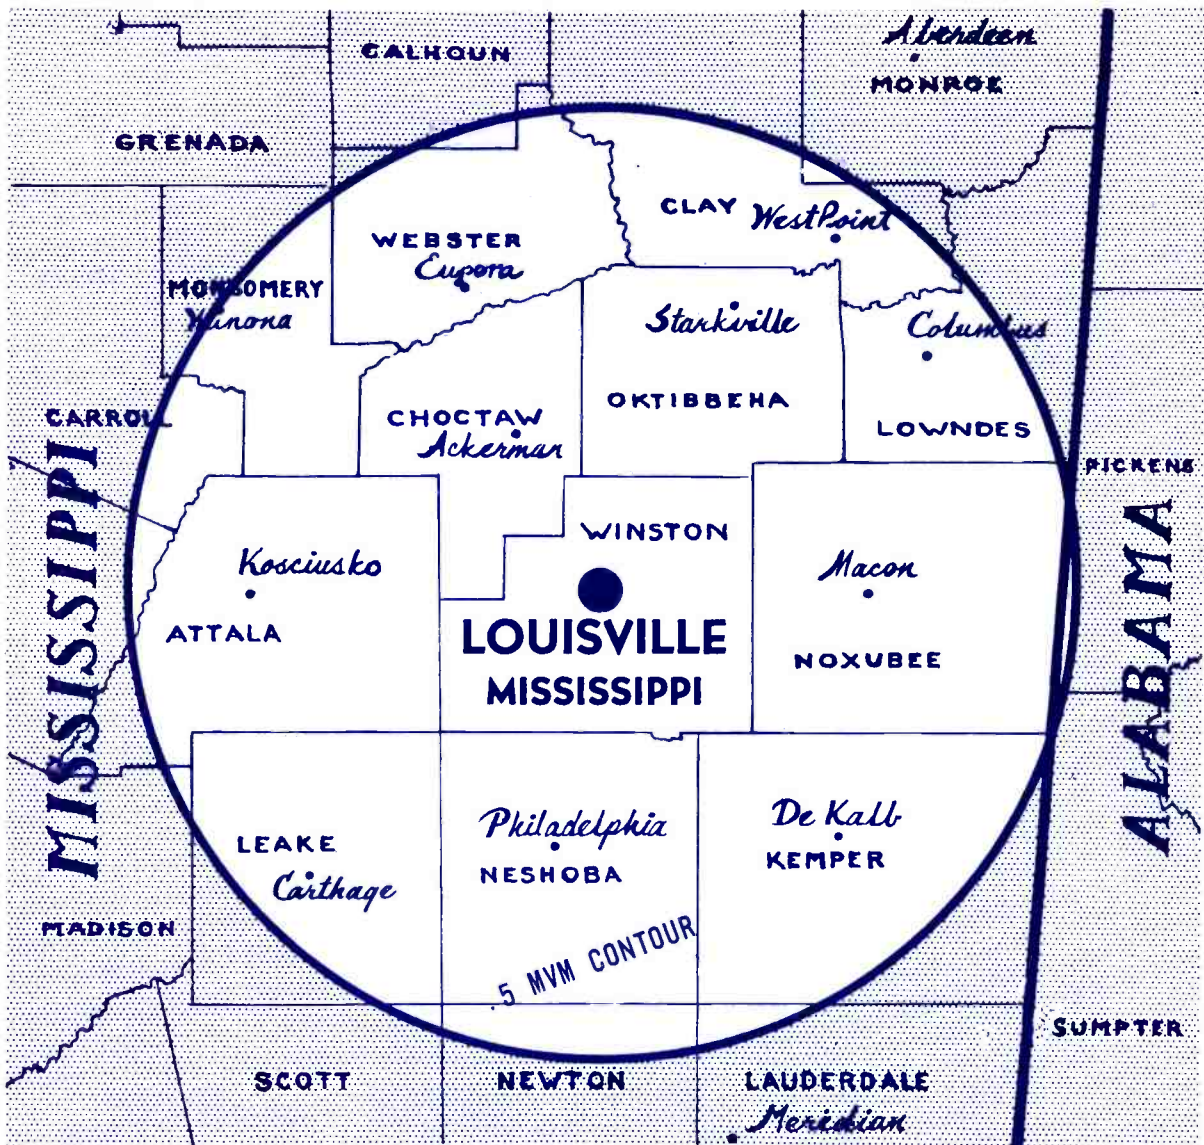

abc ABC RADIO NETWORK

5000 WATTS

WLSM

1270 K C

THE NEW SOUTH RADIO NETWORK

Serving A 15 County Area
With Over 200,000 People

LOUISVILLE, MISSISSIPPI

PHONE 773-3481