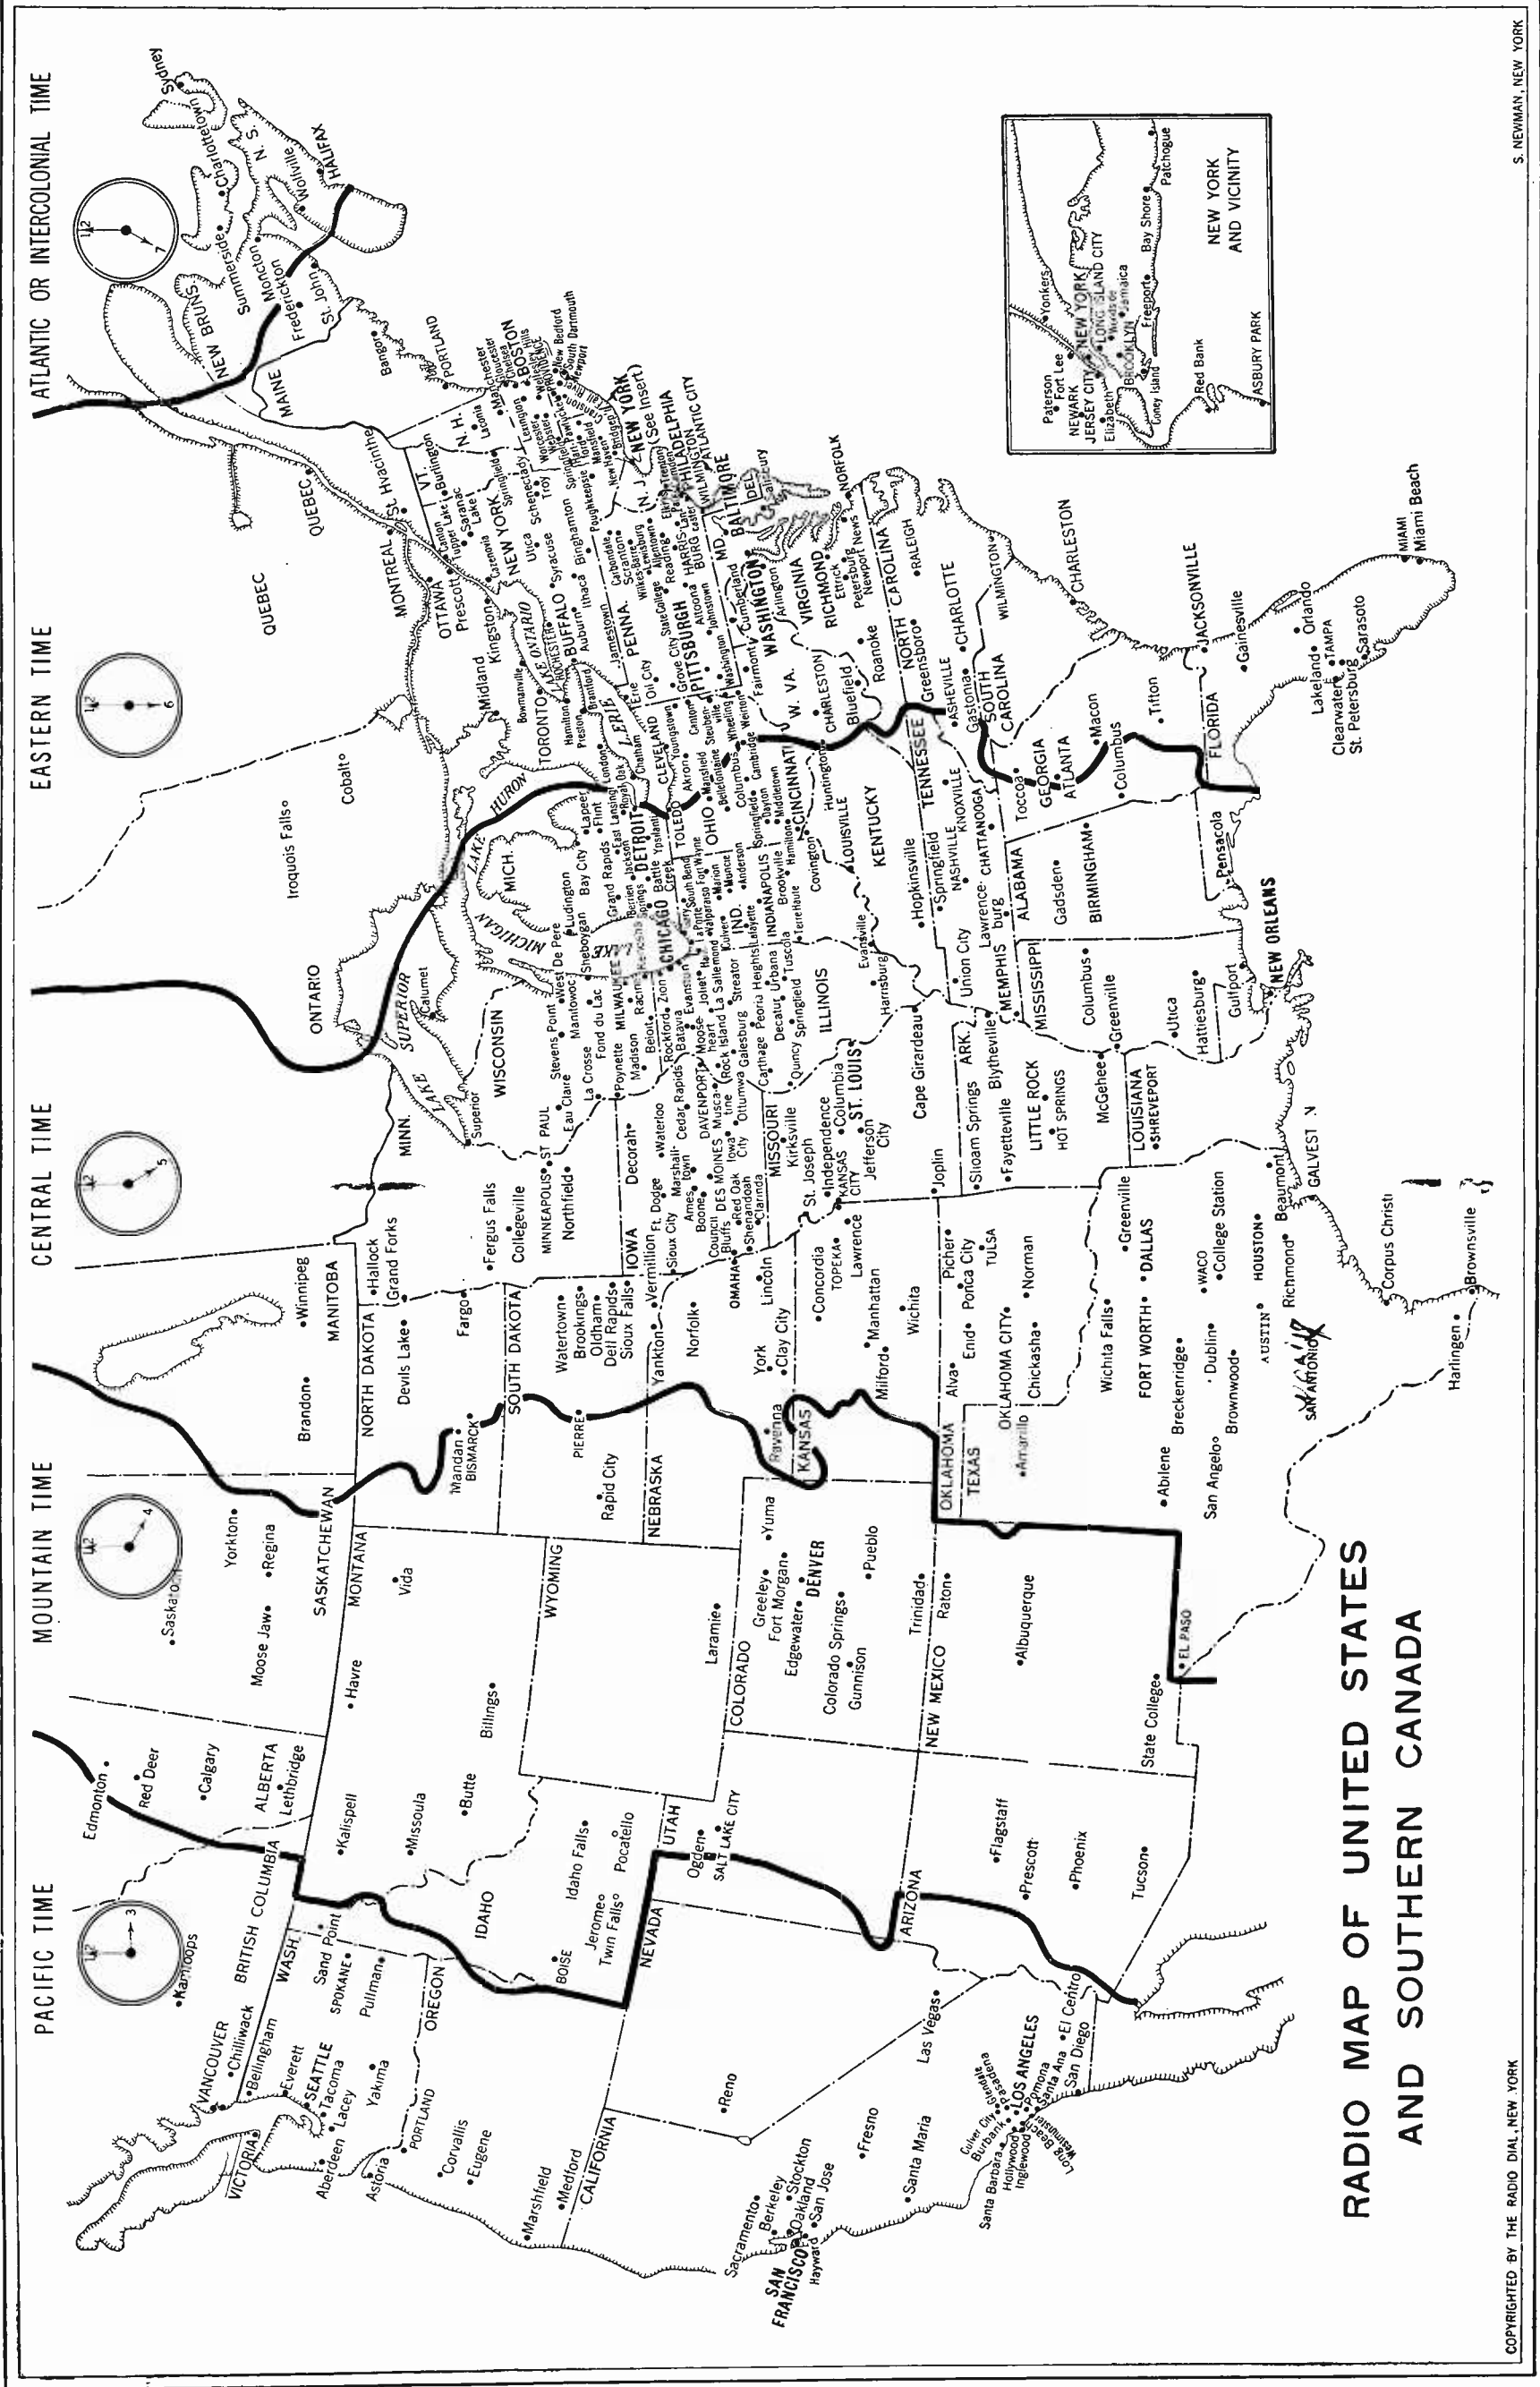

**RADIO MAP OF UNITED STATES
AND SOUTHERN CANADA**

COPYRIGHTED BY THE RADIO DIAL, NEW YORK

S. NEWMAN, NEW YORK

WHAT'S ON THE AIR TONIGHT

Short Wave Broadcasting Stations of the World

RECORD YOUR DIAL NUMBERS OPPOSITE THE PROGRAM IN THE SPACE PROVIDED SO YOU MAY KNOW WHERE TO TUNE IN TO HEAR IT AGAIN

Mark your choice in the order of preference 1, 2, 3.

First line: N.B.C. Key Station WEAF.
Second line: N.B.C. Key Station WJZ.
Third line: C.B.S. Key Station WABC.

STANDARD TIME	STANDARD TIME			Dial	SUNDAY	Dial	MONDAY	Dial	TUESDAY	
	Pacific	M't'n	Central							Eastern
3	4	5	6		Dr. Harry Emerson Fosdick Fox Fur Trappers Old Company's Songbook		Black and Gold Orchestra Normon Tab. Choir and Organ Voeng's Orchestra		Black and Gold Orchestra Old Man Sunshine Show Folks	
3.30	4.30	5.30	6.30		Whitall Anglo-Persians L. T. Sealers' Orchestra		Black and Gold Orchestra Il. V. Kallenborn, Cur. Events		Black and Gold Orchestra Dinner Symphony	
4	5	6	7		Heroes of the World—Sketch In the Spotlight Our Romantic Ancestors		Tuck and Wing—Sketch Moment Musicale Bernhard Levitow and his Commodore Ensemble		Roads of the Sky Jeddo Highlanders Carborundum Hour	
4.30	5.30	6.30	7.30		Capitol Th. Family, Maj. Bowes At the Baldwin French Trio		Roxy and His Gang Bernhard Levitow and his Commodore Ensemble		Socoyland Sketches Lew White Organ Recital Carborundum Hour	
5	6	7	8		Chase and Sanborn Choral Orch. Collier's Hour Sonatron Program		A. & P. Gypsies White House Concert Ce-Co. Courtiers, Henry Buhig, Humorist		Prophylactic Program Around the World with Libby True Romances	
5.30	6.30	7.30	8.30		Our Gov't—David Lawrence Collier's Hour Majestic Theatre of the Air Wendell Hall		Edison Program Physical Culture Mag. Hour General Motors Family Party		Eveready Hour Folnson & Johnson Program Old Gold—P. Whiteman Hour	
6	7	8	9		Atwater Kent Radio Hour D'Orsay's Parisienne Romance Majestic Theatre of the Air— Wendell Hall		General Motors Family Party Cabin Nights Burns Panatela Country Club		Eveready Hour Dutch Masters Minstrels Old Gold—P. Whiteman Hour	
6.30	7.30	8.30	9.30		Atwater Kent Radio Hour Arabesque—A Modern Thon sand and One Nights Studebaker Champions Orca.		General Motors Family Party Cabin Nights Burns Panatela Country Club		Eveready Hour Dutch Masters Minstrels Old Gold—P. Whiteman Hour	
7	8	9	10		Atwater Kent Radio Hour Arabesque—A Modern Thon sand and One Nights Studebaker Champions Orca.		General Motors Family Party Cabin Nights Burns Panatela Country Club		Eveready Hour Dutch Masters Minstrels Old Gold—P. Whiteman Hour	
7.30	8.30	9.30	10.30		Royal's Poet of the Organ Sketch—Sunday at Seth Parker's Amos 'n' Andy, Comedians "Back Home" Hour		Chicago Civic Opera Voice of Columbia Empire Builders Earl Orchestralians		Night Club Romance Radio-Keith-Orpheum Hour Radio-Keith-Orpheum Hour	
8	9	10	11		Russian Cathedral Choir South Sea Islanders "Back Home" Hour		Chicago Civic Opera Voice of Columbia Empire Builders Earl Orchestralians		Night Club Romance Radio-Keith-Orpheum Hour Radio-Keith-Orpheum Hour	
8.30	9.30	10.30	11.30		Chicago Civic Opera Voice of Columbia Empire Builders Earl Orchestralians		Chicago Civic Opera Voice of Columbia Empire Builders Earl Orchestralians		Night Club Romance Radio-Keith-Orpheum Hour Radio-Keith-Orpheum Hour	

UNITED STATES