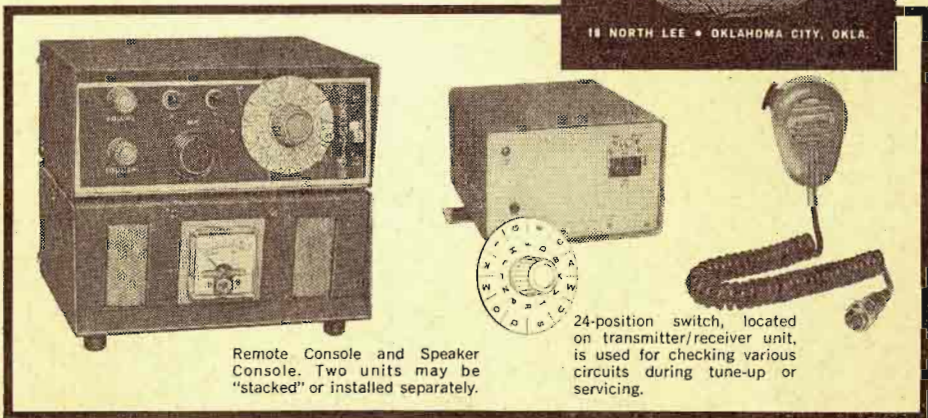

Remote Console and Speaker Console. Two units may be "stacked" or installed separately.

24-position switch, located on transmitter/receiver unit, is used for checking various circuits during tune-up or servicing.