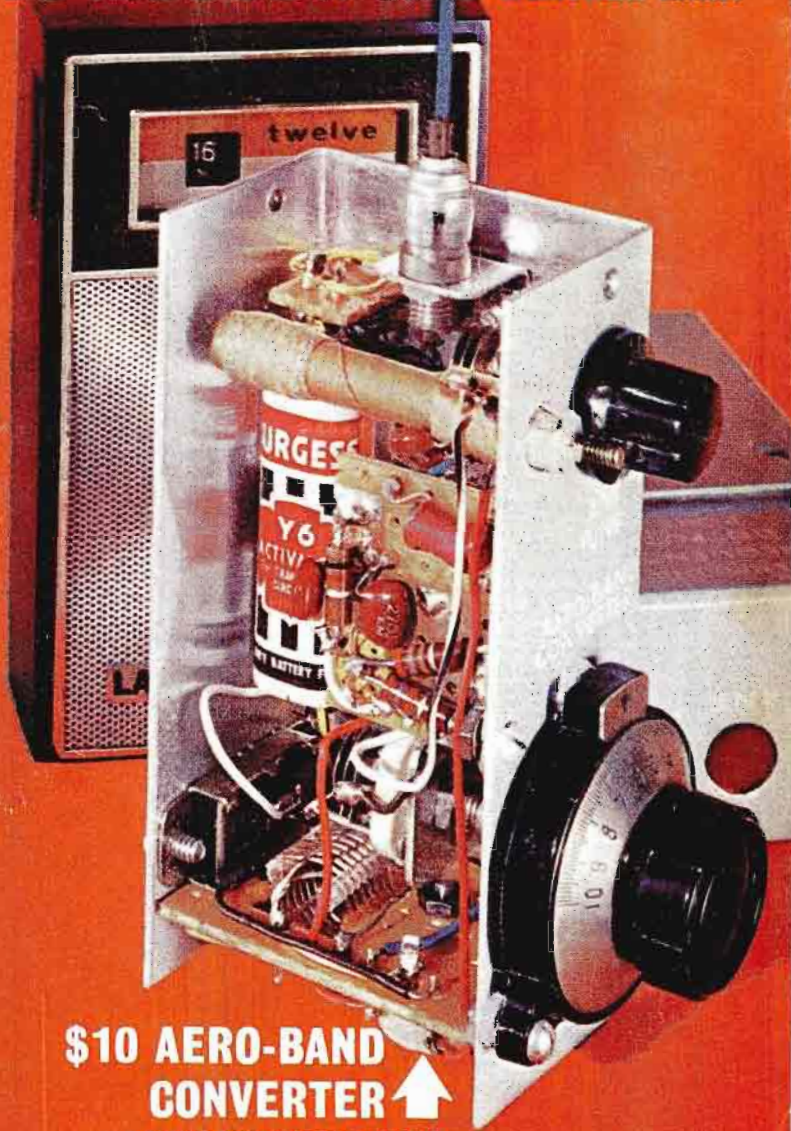

EXPLORING THE ATOM'S ANTI-WORLD!

RADIO-TV EXPERIMENTER

**WHITE'S
RADIO
LOG**

AM-FM- STATIONS
WORLD-WIDE
SHORT-WAVE LISTINGS

DECEMBER - JANUARY 75c

WASHINGTON TO MOSCOW THE FIRST HOT LINE IN A
WORLD WEATHER LINK!

COMPLETE PLANS FOR:

- **15** Test Bench Amplifier
- **89** Command Receiver Power Supply
- **82** Safety Indicator for Wall Outlets
- **86** Transistor TRF Amplifier Stage

TEST REPORTS:

H. H. Scott LK-60 80-watt Stereo Amplifier Kit

Lafayette HB-600

CB/Business Band Solid-State Transceiver

Night-Kit KG-625

Vacuum Tube Voltmeter Kit

**$10 AERO-BAND
CONVERTER**

TUNE YOUR TRANSISTOR RADIO
TO AIRCRAFT, CONTROL TOWERS!