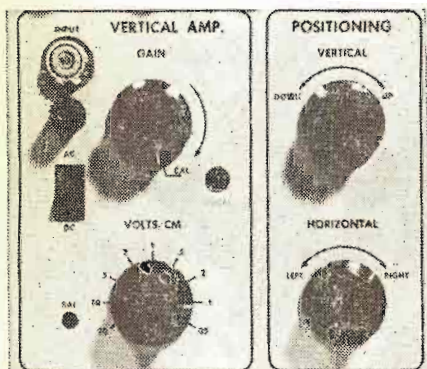

Vertical Attenuator. The calibrated vertical input is another feature of the lab scope. Fig. 7 shows the Heath IO-14's input controls. These are typical of lab scopes.

Fig. 7. Vertical amplifier is calibrated for volts/cm when gain control is in CAL. position.