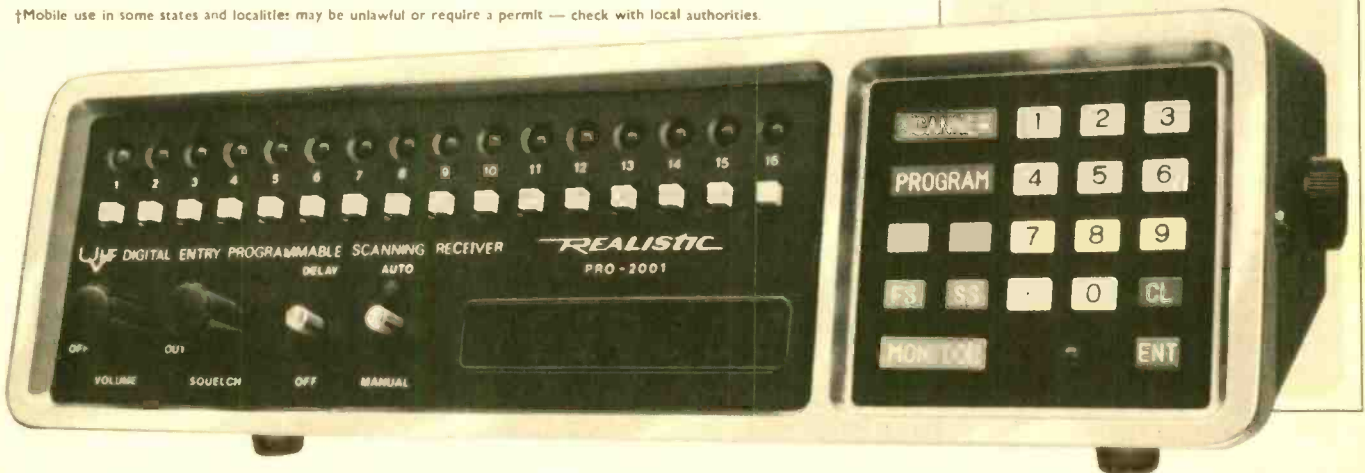

The Realistic® 2001 MICRO PROCESSOR Scanner...all the action you can handle!

**16,560 frequencies to explore. 6 bands.
16 channels. No crystals to buy.**

Say good-bye to plug-in crystals! Imagine a scanner you can use in any city or town, without ever buying a receiving crystal. A scanner that really lets you explore the action bands—police, Ham, weather, mobile telephone and more—and store up to 16 of your “discoveries” at once for high-speed scanning. Sounds incredible, but that’s just an *introduction* to what the Realistic PRO-2001 can do!

It’s easy to use — but what power! A microprocessor and digital keyboard let you enter actual frequencies for monitoring, storing in the scanner, or exploring. Your search range can be as narrow or broad as you wish — it can even span several bands!

All the features of a deluxe traditional scanner! Automatic or manual scan. Switchable scan delay to prevent missed callbacks. High-speed skipper circuit scans 15 channels per second. Built-in speaker, jacks for recorder, headphone, external speaker. With power cables for home or mobile† use. Bands (MHz): VHF-Lo, 30-50; Ham, 144-148; VHF-Hi, 148-170; Ham/Gov’t., 430-450; UHF-Lo, 430-470; UHF-Hi (“T”), 470-512. The Realistic 2001. It’s a revolution in action radio. And it’s happening at Radio Shack. For under $400.*

†Mobile use in some states and localities may be unlawful or require a permit — check with local authorities.

Like no scanner
you’ve ever seen . . .

Bright red digital readout shows exactly which frequencies are being scanned, monitored, or programmed into memory.

Powerful search capability lets you find new, often unpublicized channels. Enter lower and upper limits (even in different bands) and select either fast or slow search. The rest is automatic!

Simple, direct keyboard entry of any frequency — no codes or switches to slow you down. Special ENTER button reduces accidental entries.

Monitor any frequency without entering it into the scanner — it’s like having a 17th channel!

16-channel scanning section with LED channel indicators and individual channel lockout buttons.

Zero-matic tuning (patent pending) for reduced interference and less spurious response over all 6 bands.

SOLD ONLY WHERE YOU SEE THIS SIGN:

Radio Shack®

A TANDY COMPANY • FORT WORTH, TX 76107 • 6000 LOCATIONS IN 9 COUNTRIES

*Price may vary at individual stores and dealers.

FREE! New '78 Catalog

Come in for your copy and see what’s *really* new in electronics. 164 pages, 100 in full color. 2000 exclusive items.