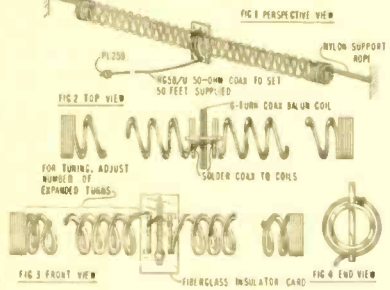

SLINKY!

"a lot of antenna in a little space"

new Slinky® dipole* with helical loading pulls in great DX with ease!

*patent No. 3,858,220

Money Back Guarantee

when returned within 2 weeks

TELETRON CORP. AVAILABLE AT ALL LEADING DEALERS. IF NOT, ORDER DIRECT
Suite 601
Box 84
Kings Park, N.Y. 11754

$39.95 postpaid

Complete Kit #SWL-1
(N.Y. residents add sales tax)

name _____
street _____
town _____ zip _____

For more information contact Advertiser directly.