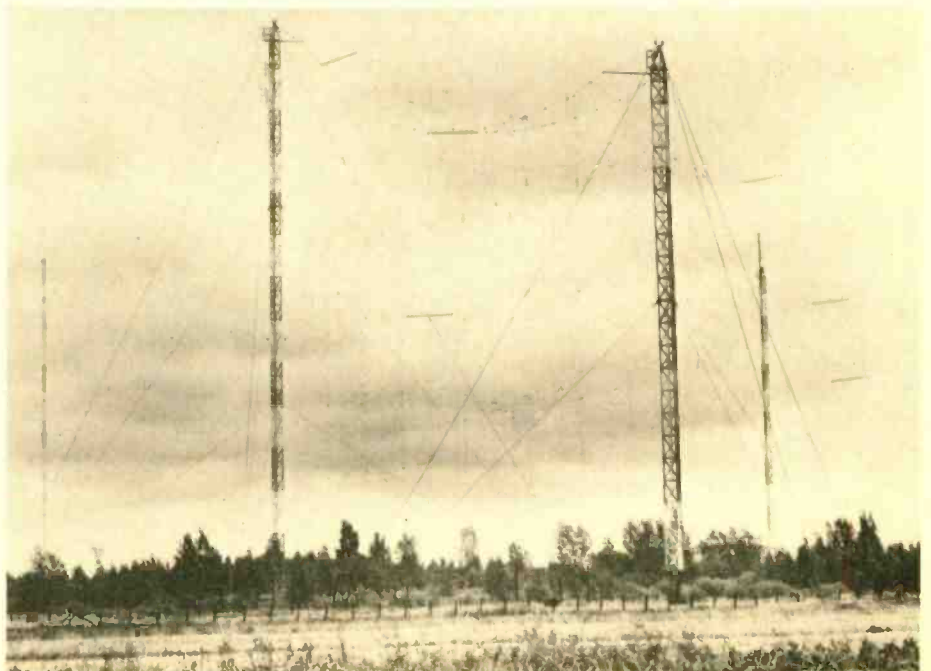

Special types of communicator stations are citizen band and amateur radio operators.

Most communicators are not motivated by private or hobby considerations as are the CBers and hams. Most of these stations are commercial, military or governmental operations.

DX hobby listeners call these stations "utilities," or "utes" for short. They can be found in the very low frequency range and up as high as UHF.

An especially popular type of "utility" listening these days is monitoring the public service "action" bands above 30 MHz.

One reason public service band monitoring on the very high frequency and ultra high frequency channels is so popular is that there is so much good receiving equipment available in a broad price range, from the very cheap to the very expensive.

Many VHF/UHF monitors get their jollies by tuning in on the police and law enforcement bureau communications. But there also are two-way radio communications of other governmental agencies, industrial and business radio, highway truckers, forestry and road crews, cab fleets, railroads, private and