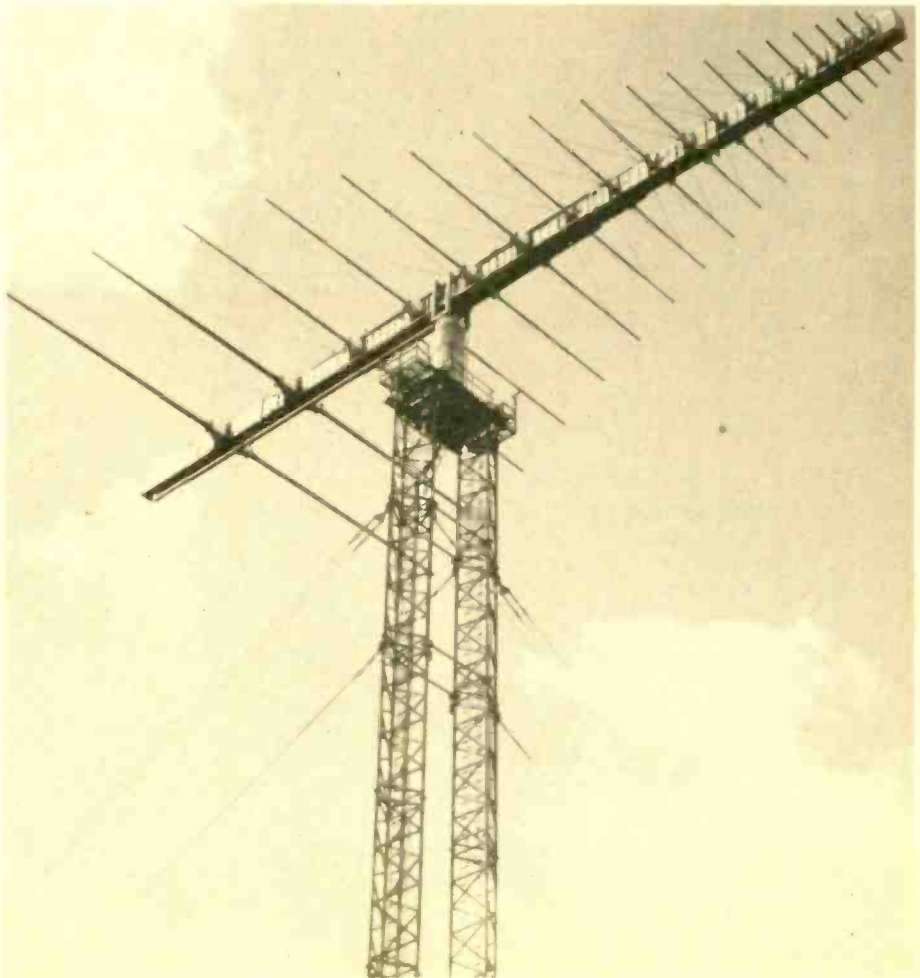

governments, and the like.

There are the business and industrial uses of VHF-UHF communications. There are a myriad of business uses. It may well be that the next time you order a home-delivered pizza the fellow who brings it to your door received his directions by two-way radio. In major factories, the guys who drive the fork lift trucks communicate with their supervisors on VHF-UHF handheld walkie-talkie units. If you live near the Gulf of Mexico, you may hear communications from off-shore drilling and oil pumping rigs—the Petroleum Radio Service is a sub-category of the Industrial Radio Division.

The Wichita Lineman, and other power and light poleclimbers operate their communications as part of the Power Radio Service. Telephone crews have uses for two-way radio communications, and so do motion picture filming crews and television newsmen.

The so-called Land Transportation category of users includes tow trucks and taxi cabs, railroads and intercity buses, city transit systems and trucks of all types, from cross-town delivery vans to huge diesel, semi-trailer trucks haul-

Radio Sweden's signals originate here, from one of three new Allgon log periodic antennas. This type of system achieves both high gain and ultra-sharp directivity.