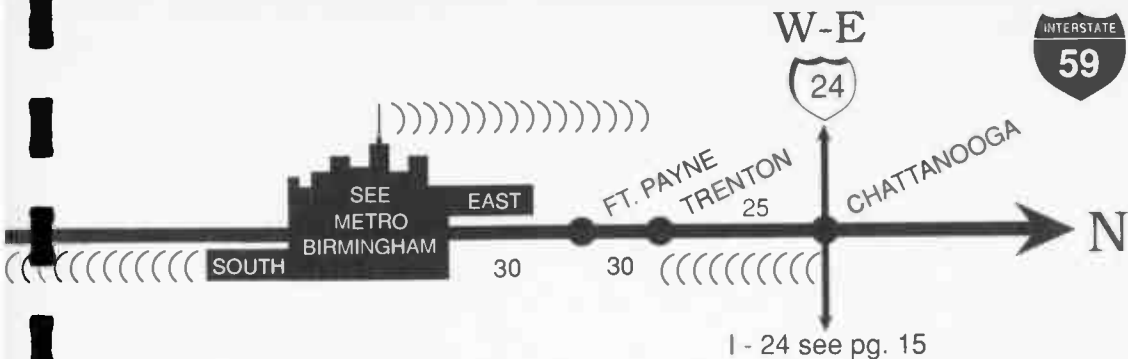

FORMAT TUNE TO	STATION	SIGNAL POWER	TRAFFIC REPORT	NEWS	SPECIAL PROGRAMMING
YORK AREA					
99.3	WSLY	II			GOSPEL M-F 5-6am, Su All Day; News 8:55am, 12:55, 3:55pm; Public Affairs
91.9	WMBV	III			In Touch M-F 8am & 7pm; Focus on the Fam. M-F 6pm; Minirth-Meier Clinic M-F 12N
EUTAW AREA					
106.3	WZNJ	II			
104.3	WIDO	II			News also on the hour; Top 30 Ctdwn. Sa 11am-2pm
SEE BIRMINGHAM METRO PAGE 170					
FT. PAYNE AREA					
99.1	WAHR	III			LITE HITS; Oldies Cafe Show 12N-1pm
98.3	WKEA	II			News 7 past hour; Spts.: U. of AL; Amer. Ctry. Ctdwn. Su 12N; On a Ctry. Rd. Su 7pm
89.3	WLRH	III			NPR; APR; News: W.E. Sa & Su 7-9am, ATC 4-5pm; Mktpl. M-F 5:30-6pm
TRENTON AREA					
101.7	WVSV	II			
102.7	WBDX	II			Dick Clark Sa 6-10am; Special of the Week Su 6-9am; Love Songs M-Su 7pm-12M
FARTHER NORTH ON I-59 SEE I-24 PAGE 15