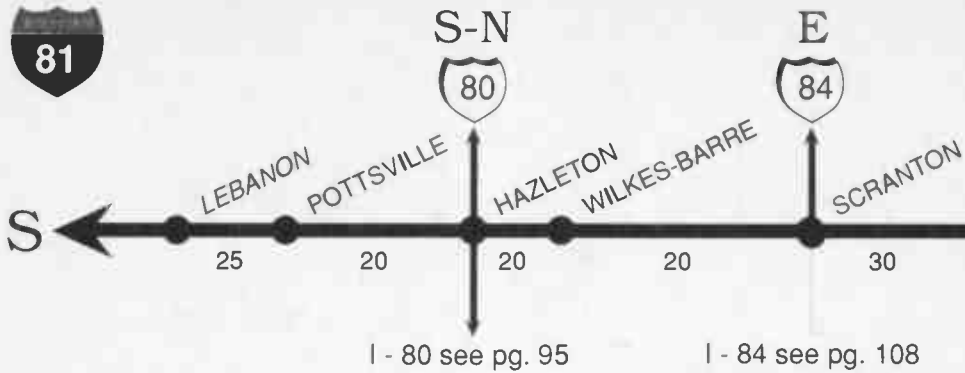

FORMAT TUNE TO	STATION	SIGNAL POWER	TRAFFIC REPORT	NEWS	SPECIAL PROGRAMMING
POTTSVILLE AREA					
105.5	WMGH	II			
94.1	WQKX	III			
101.9	WAVT	III			Morn. Humor
HAZLETON AREA					
103.1	WQEQ	II			Morn. Humor
106.5	WHLM	III			Rock Roots Su 10am-1pm; C. Kasem Top 40 Su 5-9pm; Future Hits Su 9pm
97.9	WWSH	III			Wall Street Report M-F 7, 9am, 12N, 1, 4, 7pm Sa & Su 10, 11am, 12N
WILKES-BARRE AREA					
92.9	WMGS	III			LITE HITS; Morn. Humor; Oldies 12N; Love Songs 9pm-12M
98.5	WKRZ	III			
93.7	WDLS	II			News 11:50am; Ctry. Ctdwn. Su 12N-3pm; Overdrive Truckers Ctdwn. Su 11pm
92.1	WEAY	II			Stk. Mkt. :15 AM Drive; Jimmy Dee Oldies F-Sa 7-9pm; Dick Clark Oldies Su 12N
90.7	WCLH	II			News 12N, 6pm; Wilkes College
88.1	WRGN	II			Minirth-Meier Clinic 1pm; Primetime Amer. 4:30pm; Bible Quiz 7:15am; Call-In 10:30am
980	WILK	II			
SCRANTON AREA					
101.3	WGBI	III