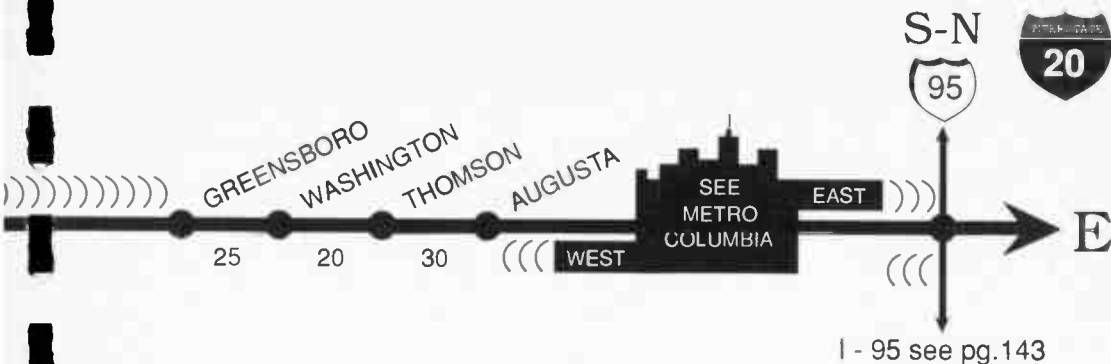

FORMAT TUNE TO	STATION	SIGNAL POWER	TRAFFIC REPORT	NEWS	SPECIAL PROGRAMMING
<b>EUTAW AREA</b>					
TOP40	106.3 WZNJ				
R&B	104.3 WIDO				News also on the hour, Top 30 Ctdwn. Sa 11am-2pm
<b>SEE BIRMINGHAM METRO PAGE 170</b>					
<b>SEE ATLANTA METRO PAGE 166</b>					
<b>GREENSBORO AREA</b>					
Adult	107.9 WPEZ				Lunchtime at the Oldies M-F 12N-1pm; Req. Old. M-F 7-10pm; Suprgold. Sa 7pm
TOP40	99.1 WAYS				Opn. Hse. Prty. Sa 7pm-12M; C. Kasem Top 40 Su 10am-2pm; Hitline USA Su 11pm
	105.3 WDEN				Inside Macon Su 2pm; American Ctry. Ctdwn. Su 10am; Top 30 Su 8pm
R&B	103.9 WGRG				
<b>WASHINGTON AREA</b>					
TOP40	97.7 WSKS				
OLDIES	100.1 WLOV				Local Events 7:05am, 12:05pm; Trading Post 7:23am, 12:23pm; Agri. News 6:15am
<b>THOMSON AREA</b>					
	101.7 WTHO				Ctry. Saturday Night 9:05-10pm