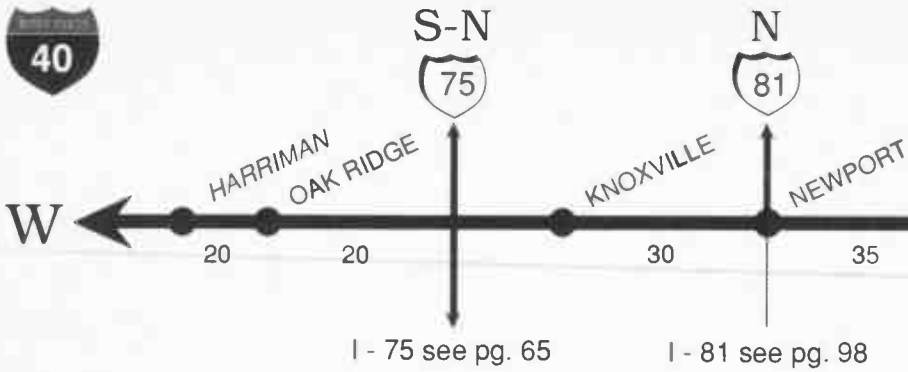

FORMAT TUNE TO	STATION	SIGNAL POWER	TRAFFIC REPORT	NEWS	SPECIAL PROGRAMMING
OAK RIDGE AREA					
TOP40	100.3	WOKI	|||		
	93.5	WLIL	|		RELIG.; News also on the 1/2 hr; Stk. Mkt. 40 past hr; Spts. News 20 after & 10 to hr.
	98.3	WDEH	||		SOUTHERN GOSPEL; Mull's Singing Convention M-F 4-6pm, Sa 6:30-8:30pm
	98.7	WXVO	||		American Ctry. Ctdwn. Sa 6-10pm; Ctry. Classics Su 6-9pm
	99.1	WLOD	||		Farm Market Reports 5am; Agri. Weather 12N; Tobacco Talk Program F 12:05pm
LDIES	94.3	WKNF	||		
KNOXVILLE AREA					
Adult	102.1	WMYU	|||		Morn. Humor
	93.1	WWZZ	||		Classic CD Su 12M
	103.5	WIMZ	|||		Morn. Humor; Probe Su 7:30-8am; Pirate Radio Sa 7pm-12M; Z Rock Su 7-11pm
	95.7	WGAP	||		
	107.7	WIVK	|||		News 12N; Morn. Humor
	97.5	WEZK	|||		
	91.9	WUOT	|||		NPR; APR; ATC Sa & Su 5-6pm; Frsh. Air M-F 4-5pm; Opera Sa 1:30-4pm; Jazz Sa 9pm
++	95.3	WYFC	||		
	850	WUTK	|||		U. of Tennessee