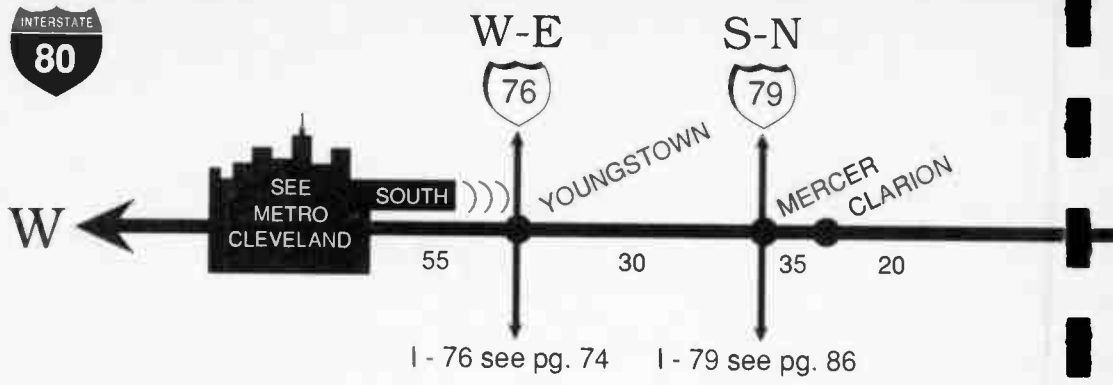

I - 76 see pg. 74   I - 79 see pg. 86

FORMAT TUNE TO	STATION	SIGNAL POWER	TRAFFIC REPORT	NEWS	SPECIAL PROGRAMMING
SEE CLEVELAND METRO PAGE 182					
YOUNGSTOWN AREA					
98.9	WKBN	III			
102.9	WYFM	III			Morn. Humor
101.1	WHOT	III			
95.1	WRKU	III			CLASSIC ROCK; Morn. Humor
106.1	WNCD	II			CLASSIC ROCK; Morn. Humor; New Age Su 6-8am
105.1	WQXK	III			Morn. Humor; Top 9 at 9pm M-F
93.3	WBBG	III			
95.9	WOJY	II			
88.5	WYSU	III			NPR; APR; JAZZ; News: W.E. Sa & Su 8-10am, ATC 5-6pm; Mktpl. M-F 6:30-7pm
570	WKBN	II			News also on the 1/2 hr; Stk. Mkt. :27 during AM Drive, 12N, 5pm; Spts.: CBS, Steelers
1240	WBBW	I			NEWS; SPTS.: Cavaliers, Browns, Indians, 49ers, Pengns.; Mkts. AM Drive, :24 12N, 5pm
MERCER AREA					
99.3	WFRA	II			OLDIES; News 12N, 3pm; Morn. Humor; Stk. Mkt.; Spts.
106.7	WWKS	III			Morn. Humor; Legendary Lunch M-F 12N-1pm
107.1	WEXC	II			OLDIES
98.5	WRJS	III			News 12N, 3pm; Farm Show