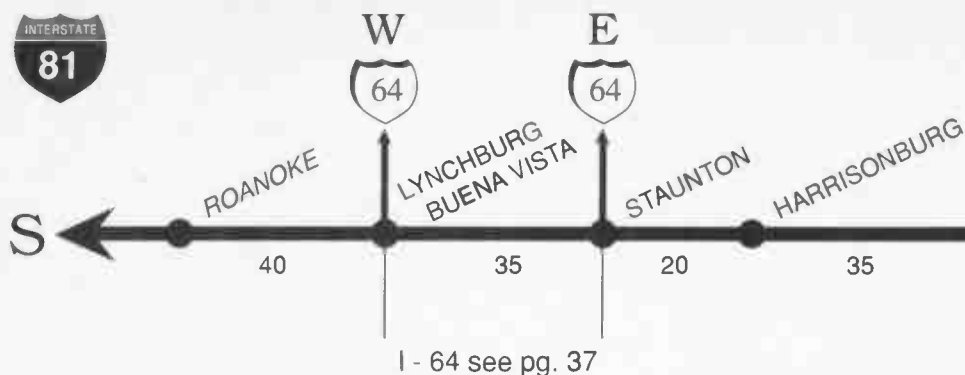

FORMAT TUNE TO	STATION	SIGNAL POWER	TRAFFIC REPORT	NEWS	SPECIAL PROGRAMMING
LYNCHBURG/BUENA VISTA AREA					
	96.7	WREL	II		
	107.9	WYYD	III		House Party Sa 8-10pm; Amer. Ctry. Ctdwn. Su 8pm-12M; NASCAR Live Tu 7pm
+++	88.3	WRVL	III		Insight for Living 10am; Focus on the Family 1:30pm
STAUNTON AREA					
TOP40	93.5	WSGM	II		ADULT POPULAR; Stk.Mkt. 5:30pm; Spts. News 8:15am, 5:15pm; Consum. Rprt. 11am
	105.5	WSKO	II		News also on the 1/2 hr.; Spts. News M-F 7:45, 8:45am; Business Report M-F 5:45pm
	99.7	WANV	III		Solid Gold Scrapbook Sa 7pm-12M; Lite Jazz Su 9pm-2am
E * Z	94.3	WTON	III		
HARRISONBURG AREA					
Adult Pop	98.5	WPKZ	III		
TOP40	100.7	WQPO	III		News 12N, 3pm; Morn. Humor
	105.1	WRDJ	II		
	104.3	WKCY	III		News 12N; Morn. Humor; Spts. News 7:40am, 5:40pm
	90.7	WMRA	III		NPR; News 12N; Blues Valley Sa 10pm-1am; Public Affairs M-F 6:30pm; Bluegrass
WOODSTOCK AREA					
Adult Pop	106.3	WLCC	II		OLDIES; NEWS; Spts.: Redskins; Live from the 60's Sa PM; Farm News 6:05am
	96.9	WSIG	I