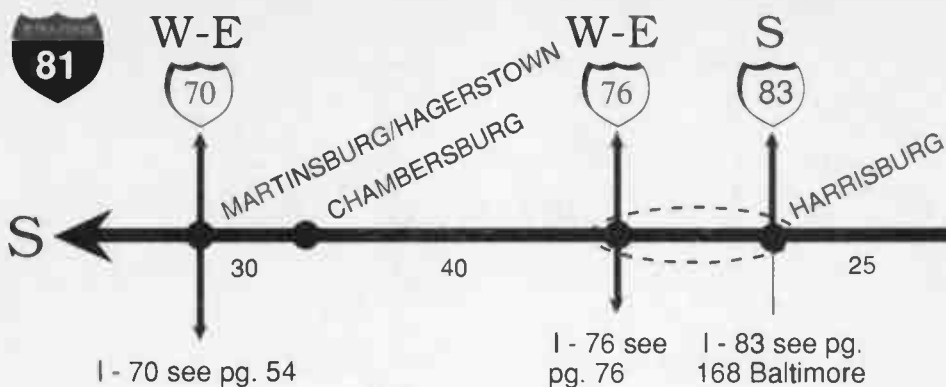

FORMAT TUNE TO	STATION	SIGNAL POWER	TRAFFIC REPORT	NEWS	SPECIAL PROGRAMMING
CONTINUATION OF MARTINSBURG/HAGERSTOWN AREA					
	95.9 WYII	II			NBC Morningline Sports 6:15am, Updates 7:45am; Farm Mkt. Reports 12:50pm
E Z	99.9 WFRE	III			BIG BAND; LITE HITS; News also on 1/2 hr; Swing Sa 8pm; Spec. of the Week Su 9am
E Z	104.7 WWMD	III			Stk. Mkt. 4:45pm
	88.9 WVEP	III			NPR; APR; News: W.E. Sa 8-11am, Su 11am-1pm; Mtn. Stg. Sa 6-8pm, Su 3-5pm
++	90.5 WCRH	III			CHRISTIAN CONTEMPORARY; Insight for Living; Focus on the Family
	1410 WHAG	I			News also on the 1/2 hour
CHAMBERSBURG AREA					
	92.1 WGLL	II			News 12N, 3pm; Sprgld. F & Sa 7pm-12M; Live ... 60's Su 9am; Big Band Su 6pm
TOP40	95.1 WIKZ	III			News 11:53am; Christian Contemporary Music Su 7-9am
	101.5 WAYZ	III			
	107.7 WGTY	III			News 12N; Morn. Humor
E Z	94.3 WKSL	II			RELIGIOUS
HARRISBURG AREA					
	99.3 WIMX	II			OLDIES; News 2:55pm; Fri. Night Live at Wanda's; Luncheon at the Oldies M-F 12N
	103.3 WARM	III			OLDIES; Morn. Humor; Noontime at the Oldies 12N-1pm; Love Sounds 9pm-12M
TOP40	104.1 WNNK	III			Morn. Humor; Stk. Mkt.; Spts. News AM Drive
	93.5 WTPA	II