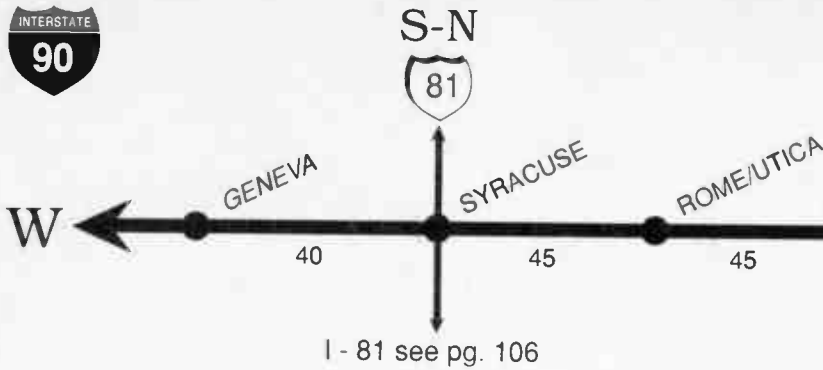

FORMAT TUNE TO	STATION	SIGNAL POWER	TRAFFIC REPORT	NEWS	SPECIAL PROGRAMMING
SYRACUSE AREA					
Adult	94.5 WYYY	III			TOP 40; Morn. Humor; Oldies Sa 7pm-12M; C. Kasem Top 40 Su 6-10pm
Adult	105.5 WGES	II			Stk. Mkt. 7, 10am, 12N, 4pm; Interview with Psychic Tu 12N-1pm; Blues Thu 9pm-2am
Adult	106.3 WMCR	II			
TOP 40	93.1 WNTQ	III			Morn. Humor; Shadoe Stevens American Top 40 Su 6am
	95.7 WAQX	III			Morn. Humor; Street Talk Su AM
	104.7 WKFM	III			News 10am; Comedy Break M-F 5pm; Kix Classics Sa 10am-12N; 6-Pack Su 6pm
	106.9 WPCX	III			News 10am, 12N; Farm Reports 5am; Spts. News 5:30, 10am
OLDIES	92.1 WSEN	III			
E Z	107.9 WRHP	III			
Lite Hits	100.9 WEZG	II			News 4:40pm, News & Views M-F 1:52pm; Morn. Humor; Syracuse Spectrum Su 6am
	91.3 WCNY	III			NPR; News: ATC M-F 5-6:30pm, 10am, 7:30pm; Oper. Sa 1:30-5pm; Jz. M-F 6:30pm
	105.1 WVOA	II			Voices of the Arts M-F 7:20am, 4:20, 6:20pm; Video Review Tu-F 5:20pm
	88.3 WAER	II			NPR; News also on the 1/2 hr; Afropop Worldwide Su 10-11pm
ek-lek-tik	89.9 WRVO	III			NPR; State U. of New York
++	102.9 WMHR	III			
ROME/UTICA AREA					
Adult	93.5 WIBQ	II			News 10am, 3pm; CC Bickins Rock & Roll Revival Sa 6pm-12M