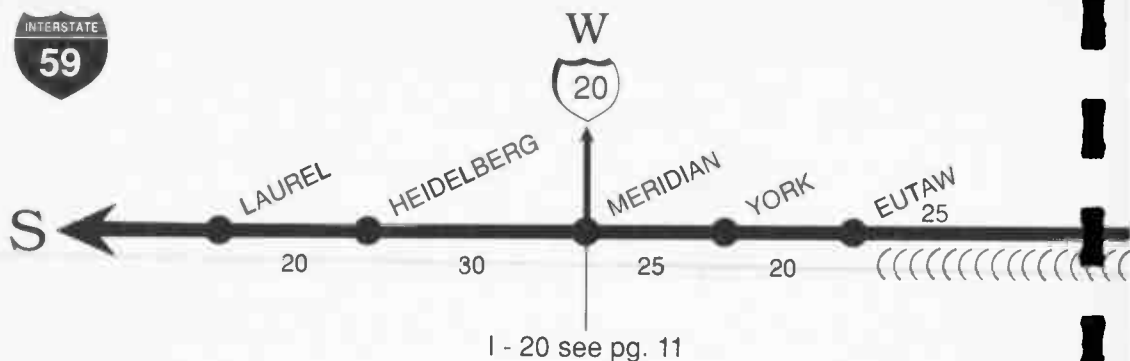

FORMAT TUNE TO	STATION	SIGNAL POWER	TRAFFIC REPORT	NEWS	SPECIAL PROGRAMMING
CONTINUATION OF LAUREL AREA					
	95.9	WBBN	III		Farm Markets M-F 12:30pm; Spts. News each newscast
	101.7	WKNZ	II		News 12N; Spts. News; Listener Contests
	102.5	WJKX	III		
	107.5	WMJW	III		News 6, 7am; Solid Gold Sunday all oldies
HEIDELBERG AREA					
	99.3	WEEZ	II		
	98.3	WYKK	II		
	93.5	WIZK	II		Spts. News; Morn. Humor
MERIDIAN AREA					
	101.3	WJDQ	III		News 12N; Lunchtime at the Oldies M-F 12N; C. Kasem Sa 6pm
	92.5	WQST	III		Amer. Ctry. Ctdwn. Su 12N-4pm; NASCAR Ctry. Sa 11pm-12M
	95.1	WZMP	III		
	97.1	WOKK	III		News 12N; Paul Harvey
	106.3	WMYQ	I		
	88.1	WMAW	III		NPR; APR; News: W.E. Sa & Su 8-11am, ATC 5-6pm; Marketplace M-F 6:30-7pm