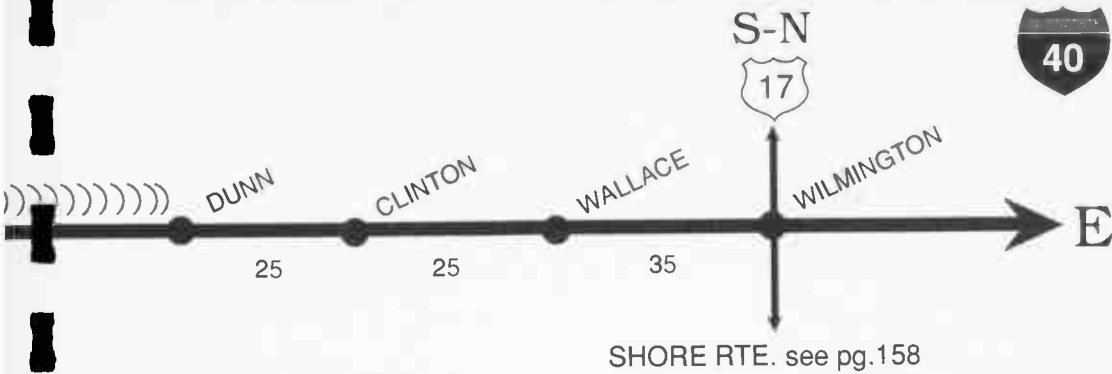

FORMAT TUNE TO	STATION	SIGNAL POWER	TRAFFIC REPORT	NEWS	SPECIAL PROGRAMMING
102.3	WOKN	II			
107.9	WNCT	III			News 10, 11am, 3pm; Stk. Mkt. 10:15am, 2:15, 4:15pm; Frank Sinatra Sa 8-10pm
89.1	WFSS	III			NPR; Contemporary Gospel Su 6am-12N; Latin Mus. Sa 10am-12N; Reggae Sa 12N
WALLACE AREA					
94.3	WZKB	II			News 12N; Beach Music Sa 5-7pm; Christian Rock Su 7-8am & 7-8pm
99.1	WZFX	III			R & B; Jazz Styles Su 7pm-12M; Fox Rock F & Sa 7pm-12M
99.9	WVBS	III			Office Request Lunch Hour M-F 12N-1pm; Breakfast Club M-F 7-9am
98.7	WKOQ	III			
101.9	WIKS	III			
89.3	WTEB	III			Craven Community College
WILMINGTON AREA					
97.3	WMFD	III			JAZZ; Morn. Humor
102.7	WGNI	III			Morn. Humor
107.5	WSFM	III			ALBUM ROCK; Flashback Su 8pm; Westwood One Presents (Concert) Su 10am
101.3	WWQQ	III			Talk Shows; American Ctry. Ctdwn.; Country-line USA
91.3	WHQR	III			NPR; APR; JAZZ Sa 10:30am-12N, 10pm-12M; Su 10pm-1am; News: W.E. Sa 8-10am
NORTH OR SOUTH ON US 17 SEE PAGE 158