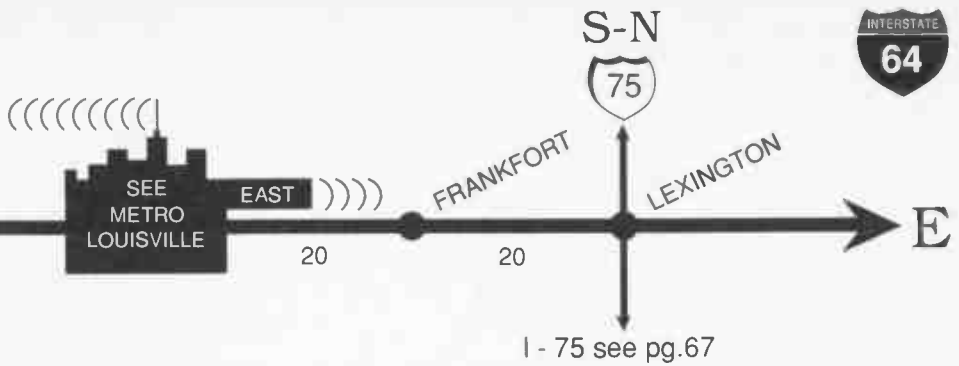

FORMAT TUNE TO	STATION	SIGNAL POWER	TRAFFIC REPORT	NEWS	SPECIAL PROGRAMMING
TOP40	96.1 WSTO	III			Morn. Humor
TOP40	104.7 WITZ	III			ADULT POPULAR; Amer. Top 40 Su 6pm; NASCAR Racing Su; C. Kasem Sa 3pm
TOP40	106.5 WRTB	III			Morning Humor
	92.5 WBKR	III			News 12N; Morning Humor; Agri. Markets; NASCAR Racing
	100.9 WBDC	II			Spts. News 8:30am; Farm Reports 6:05, 11:30am, 12:20pm
SEE LOUISVILLE METRO PAGE 194					
FRANKFORT					
	104.9 WKYW	II			Ctdwn. USA Su 1-4pm; Thur Nite Mus. Special 8pm-12M; Live Dedications F 8pm
	89.9 WVBA	II			Kentucky State U.
LEXINGTON AREA					
	96.7 WCOZ	II			
	100.1 WLFX	II			Morn. Humor
TOP40	94.5 WLAP	III			ADULT POPULAR; Morn. Humor
	98.1 WKQQ	III			News 11am; Classic Cafe M-F 12N; Block Prty. Sa 7pm-12M
	92.9 WVLC	III			Spts.: U. of KY; R. Emery Show 8:55pm; Amer. Ctry. Ctdwn. Sa 8pm-12M, Su 12N
	103.1 WTKT	II			News 7:20, 11:20am, 5:20pm; Live from the 60's Su 6pm; Psychic Call-in Su 7:30pm
	102.5 WCKU	II			
LEXINGTON AREA CONTINUED ON NEXT PAGE