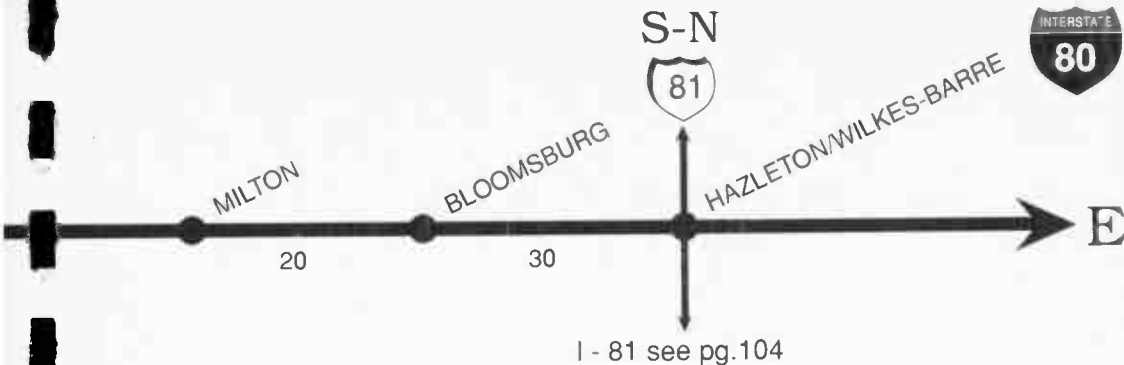

FORMAT TUNE TO	STATION	SIGNAL POWER	TRAFFIC REPORT	NEWS	SPECIAL PROGRAMMING
<b>BELLEFONTE AREA</b>					
Adult	95.3 WZWW				
TOP40	103.1 WBHV				Morn. Humor
	97.1 WQWK				Pwrcts. Su 6-8pm; On Stg. M-Su 3:30, 5:30, 8:30pm; In Concert M-Sa 4:20, 6:20pm
	101.1 WGMR				
E  Z	98.1 WFBG				
ek-lek-tik	91.1 WPSU				NPR; News 11:50am, 4:50pm; Stk. Mkt. 4:50pm; Spts. Rap F 6:30pm
++	89.9 WTLR				
<b>LOCK HAVEN</b>					
Adult	92.1 WSNU				
<b>WILLIAMSPORT AREA</b>					
Adult	102.7 WKSB				OLIOES; News 4:50pm; Spts.: Penn State; All-Request Weekends
Adult	107.9 WGBE				Spts: Local; Blues Su 9pm-12M; Oldies Sa 10am-12N; Sounds of Sinatra Su 10am-12N
TOP40	99.3 WFXX				News 9:50am, 3:50pm; Rick Dee's Top 40 Sa 6-10am; Casey Kasem Su 6-10am
	97.7 WRKK				
	99.9 WHUM				
	105.1 WILQ				News 12N, 3pm; Farm Reports; Spts.; Paul Harvey
OLDIES	95.5 WKHL				Kool Cafe M-F 6-7pm; Kool Cruisin' & Parkology Sa 8pm-1am; Su Morn. Live 8am-12N