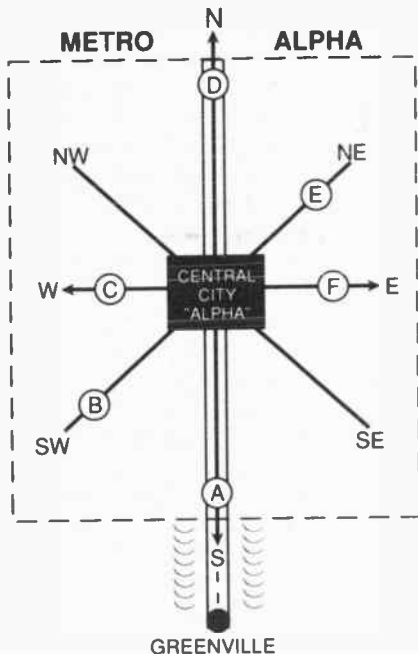

From the road map below notice that as you leave Greenville the signals from Metro Alpha are now reachable. At this point it is advisable to leave the road pages and open to Metro Alpha.

As you enter Metro Alpha from the south you can look for listings of three-bar stations. All three-bar stations from central city and surrounding towns A,B,C,&F should be receivable. Given your location in the very southern section of the metro area, the three-bar stations from towns D&E may have some difficulty being received and it is very unlikely that the two-bar stations will come in from those locations.