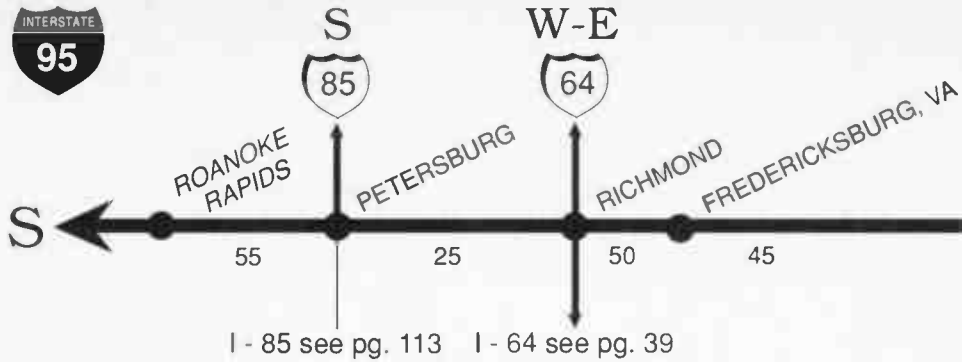

FORMAT TUNE TO	STATION	SIGNAL POWER	TRAFFIC REPORT	NEWS	SPECIAL PROGRAMMING
PETERSBURG AREA					
	106.9 WAFX	III			News also on the 1/2 hour; Morn. Humor
	95.3 WKHK	III			Morn. Humor
R&B	99.3 WPLZ	II			
RICHMOND AREA					
Adult	103.7 WMXB	III			Morn. Humor
TOP40	94.5 WRVQ	III			Morn. Humor; Sports News 7:35am, 5:25pm
	102.1 WRXL	III			CLASSIC ROCK; Morn. Humor
	96.5 WDCK	III			Public Affairs Su 5:30-6am
	106.5 WVGO	III			Morn. Humor
R&B	92.7 WCDX	II			
E * Z	98.1 WTVR	III			Stk. Mkt. 1, 2, 3pm; Sinatra, His Music, Sa 7-9pm
	88.9 WCVE	III			JAZZ M-F 11pm-1am, Sa 8pm-12M, Su 12M-2am; NPR; APR; News: W.E. 8-10am
+++	92.1 WDYL	II			CHRISTIAN CONTEMPORARY; News 1, 2, 3pm
+++	100.1 WYFJ	II			Public Affairs Tu 2:05pm
	1140 WVRA "C"				News also 12N-1pm; Stk. Mkt. hourly; Spts.: U. of VA, Chuck Noe (Spts.) Su 7-10pm