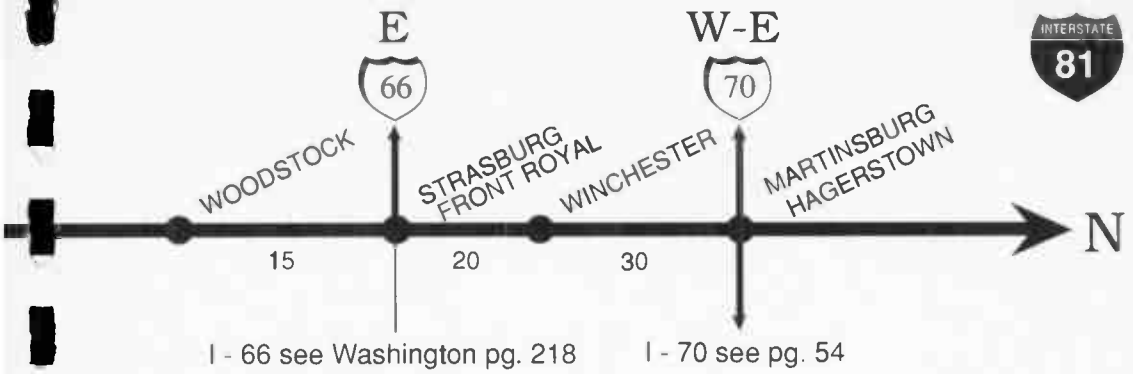

FORMAT TUNE TO	STATION	SIGNAL POWER	TRAFFIC REPORT	NEWS	SPECIAL PROGRAMMING
E Z 95.9	WAZR	||			RELIGIOUS
+++ 103.9	WYFT	||	⚡	🕒	Insight for Living M-F 10:30am; Questions and Answers Sa 12:30pm
STRASBURG/FRONT ROYAL AREA					
Adult 95.3	WFTR	||	⚡	🕒	Talknet Su-F 7pm-1am; Radio Kandy Sa 5-7pm; Rock & Roll Oldies Sa 7pm-12M
Adult 104.9	WESI	||	⚡	🕒	Ctdwn. America Su 10am-2pm; National Mus. Survey Sa 9am-12N; Oldies Su 6-11pm
TOP40 99.3	WFQX	||			
OLDIES 107.7	WMJR	|||	🚗	📻	News 12N; Solid Gold Sa 7pm-12M; Req. Su 7pm-12M; Solid Gold Scrapbook Su 9am
WINCHESTER AREA					
Adult 92.5	WINC	|||	⚡		Morn. Humor; Spts.: U. of VA Football/Basketball
Adult 98.3	WXVA	||	🚗	🕒	
Adult 105.5	WAPP	||			
📺 102.5	WUSQ	|||	⚡	📻	News 12N; Amer. Ctry. Ctdwn. Sa 5-9pm; Nascar Ctry. Sa 9-11pm; Midnight CD M-F
+++ 91.3	WTRM	|||	⚡	📻	
MARTINSBURG/HAGERSTOWN AREA					
Adult 106.9	WARX	|||	⚡		Jazz Brunch Su 9am-12N; Magic After Dark M-Sa 9pm-12M; Ski Rprts. Thu-Sa 7:45am
TOP40 96.7	WQCM	|			
TOP40 97.5	WKMZ	|||	⚡	🕒	Morn. Humor; Open House Party Sa & Su 7pm-12M
MARTINSBURG/HAGERSTOWN CONTINUED NEXT PAGE