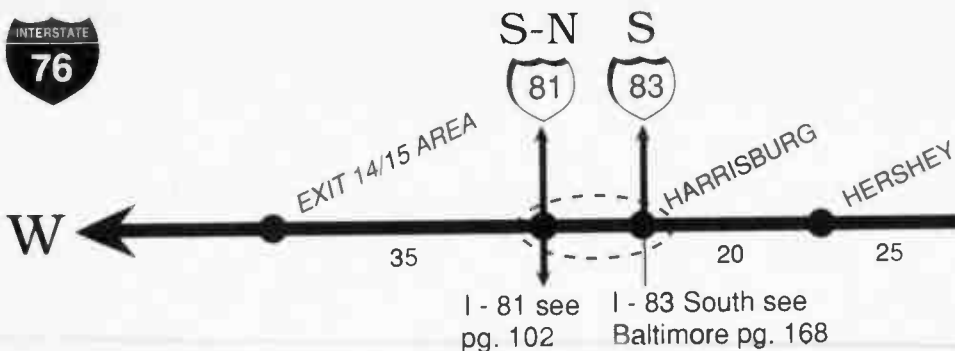

FORMAT TUNE TO	STATION	SIGNAL POWER	TRAFFIC REPORT	NEWS	SPECIAL PROGRAMMING
HARRISBURG AREA					
99.3	WIMX	II			OLDIES; News 2:55pm; Friday Night Live at Wanda's; Lunchtime at the Oldies M-F 12N
104.1	WNNK	III			Morn. Humor; Stk. Mkt.; Spts. News AM Drive
93.5	WTPA	II			
102.3	WHYL	II			News 12N
107.7	WGTY	III			News 12N; Morn. Humor
94.9	WWKL	III			
97.3	WHP	III			
89.5	WITF	III			NPR; News on the hour; Folk Sa 8-10pm; Classical Requests W 6:30-9pm
1230	WKBO	I			International News on hr. & 1/2 hr; Local Anchors & Field Reporters Live on Scene
580	WHP	II			
HERSHEY AREA					
100.1	WUFM	II			
103.3	WARM	III			OLDIES; Noontime at the Oldies 12N-1pm; Love Sounds 9pm-12M
92.1	WCTX	II			OLDIES
98.5	WYCR	III			
92.7	WHTF	II			OLDIES
106.7	WRKZ	III