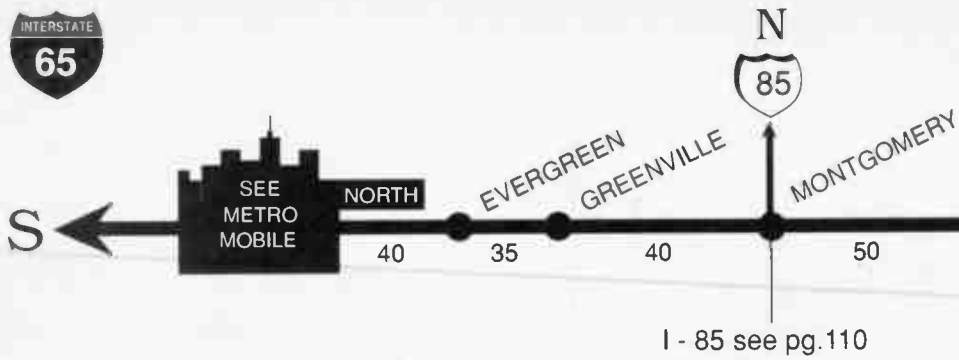

NORFOLK

SHORE RTE. see pg. 160

FORMAT TUNE TO	STATION	SIGNAL POWER	TRAFFIC REPORT	NEWS	SPECIAL PROGRAMMING
93.7	WMYK				ADULT R & B
102.9	WOWI				
92.9	WFOG				Morn. Hum.; Sunday Morn. Mag. 7-8am; Big Band Jump Sa 8-10pm
88.7	WFOS				JAZZ; Stk .Mkt. 12N; Detroit Symph. W 7pm; World's Greatest Orchestras Sa 7pm
88.3	WHOV				R & B; Hispanic Sa 8am-1pm; Reggae Su 6-10pm; Talk M-F 4pm; Gospel Su 11am-1pm
91.1	WNSB				UPI Roundtable; Blues; Misty Mornings; Reggae Jamboree
89.9	WRVS				Elizabeth State U.
96.1	WKSX				CHRISTIAN CONTEMPORARY
99.7	WYFI				Turning Point 8:30pm; Insight for Living 10:30pm; Back to the Bible 9:30am
107.7	WXRI				CHRISTIAN CONTEMPORARY; On the Line M-F 12N-2pm
1310	WGH				SPTS.: U. of VA, NBA, High School, Orioles; Sports Talk M-F 5-8pm
850	WNIS				Ext. News 6-9am; News also on the 1/2 hour; Stk. Mkt. :55 Hrly.; Spts.: Orioles, Redskins
<b>NORTH OR SOUTH ON SHORE ROUTE SEE PAGE 160</b>					