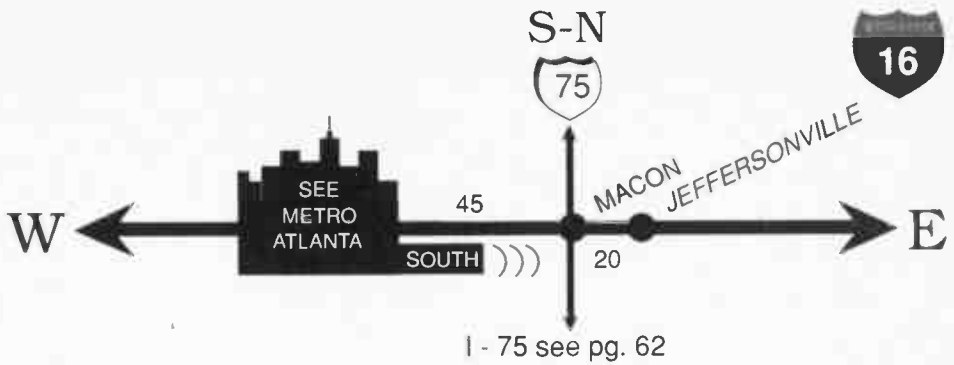

S-N

JACKSONVILLE

W

E

I - 95 see pg. 139

FORMAT TUNE TO	STATION	SIGNAL POWER	TRAFFIC REPORT	NEWS	SPECIAL PROGRAMMING	
<b>CONTINUATION OF JACKSONVILLE AREA</b>						
<b>TOP 40</b>	101.5	WHJX			R & B	
<b>104.5</b>	WFYV				Morn. Humor; Dangerous Exposure Su 11pm	
<b>100.7</b>	WIOI				Morn. Humor	
<b>92.1</b>	WJXR				Morn. Humor; Spts.; Swap Shop & Auction Sa AM; Farm Reports M-F 5:30am	
<b>93.5</b>	WLKC				Fish. Report 7:30am, 4:45pm; P. Harvey 12:45pm, 8:45pm; Spts. News 6:30, 9:30am	
<b>99.1</b>	WQIK				News 3:50, 4:50pm; Morn. Humor; Hit Kicker Sunday Magazine 6:30-7am	
<b>107.3</b>	WCRJ				Top 30 Sa 6-9am; Sunday Sunrise 7:30am; Ctry. Music Top 10 Su 10pm	
<b>LDIES</b>	96.9	WKQL				Dick Clark Su 8pm-12M; Daily Nooner M-F 12N; 60's at 6pm M-F; 70's at 7pm M-F
<b>R &amp; B</b>	92.7	WZAZ				Morn. Humor; Mark Little (Talk) Su 4pm
<b>E Z</b>	90.9	WKTZ				
<b>89.9</b>	WJCT				NPR; APR; JAZZ; BIG BAND; The Metro/Interview/Variety M-F 4am	
<b>+++</b>	88.1	WNCM				<b>CHRISTIAN CONTEMPORARY</b>
<b>+++</b>	88.7	WJFR				
<b>+++</b>	91.7	WNLE				<b>SOUTHERN GOSPEL; SACRED;</b> Minirth-Meier Clinic 1pm; Bible Conf. Time 11am
<b>600</b>	WOKV				<b>NEWS;</b> Stk. Mkt. 6:50, 7:50, 8:50am, 5:50pm; Spts.: U. of FL, Dolphins, Magic	
<b>NORTH OR SOUTH ON I-95 SEE PAGE 139</b>						