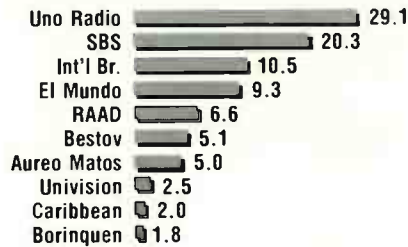

OWNERSHIP SHARE (By AQH 18-34 Share)