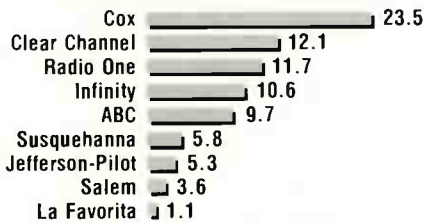

OWNERSHIP SHARE (By AQH 12+ Share)