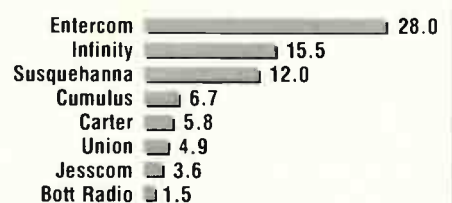

OWNERSHIP SHARE
(By AQH 25-54 Share)

Industry VIP Packages: 310 • 788 • 1625