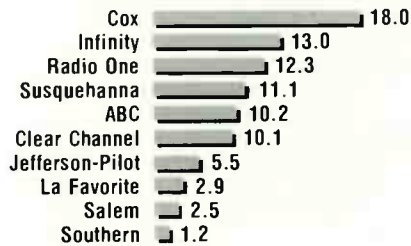

OWNERSHIP SHARE (By AQH 18-34 Share)