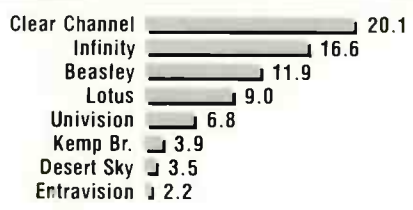

OWNERSHIP SHARE
(By AQH 12+ Share)

OWNERSHIP SHARE
(By AQH 18-34 Share)

OWNERSHIP SHARE
(By AQH 25-54 Share)

OWN YOUR EVENTS

If no one can see your signs, do they know who staged the event? Make sure you claim ownership at all your events with cost-effective, disposable plastic banners.

- We print your logo using up to four spot colors.
- Perfect for concerts, events and giveaways.
- Packaged on a roll and easy to use.
- Up to 3" High and 6" Wide
- Weather-resistant
- Durable

1-800-231-6074 P.O. Box 750250 Houston, Texas 77275-0250 • Tel 713/507-4200 Fax 713/507-4295
ri@reefindustries.com www.reefindustries.com