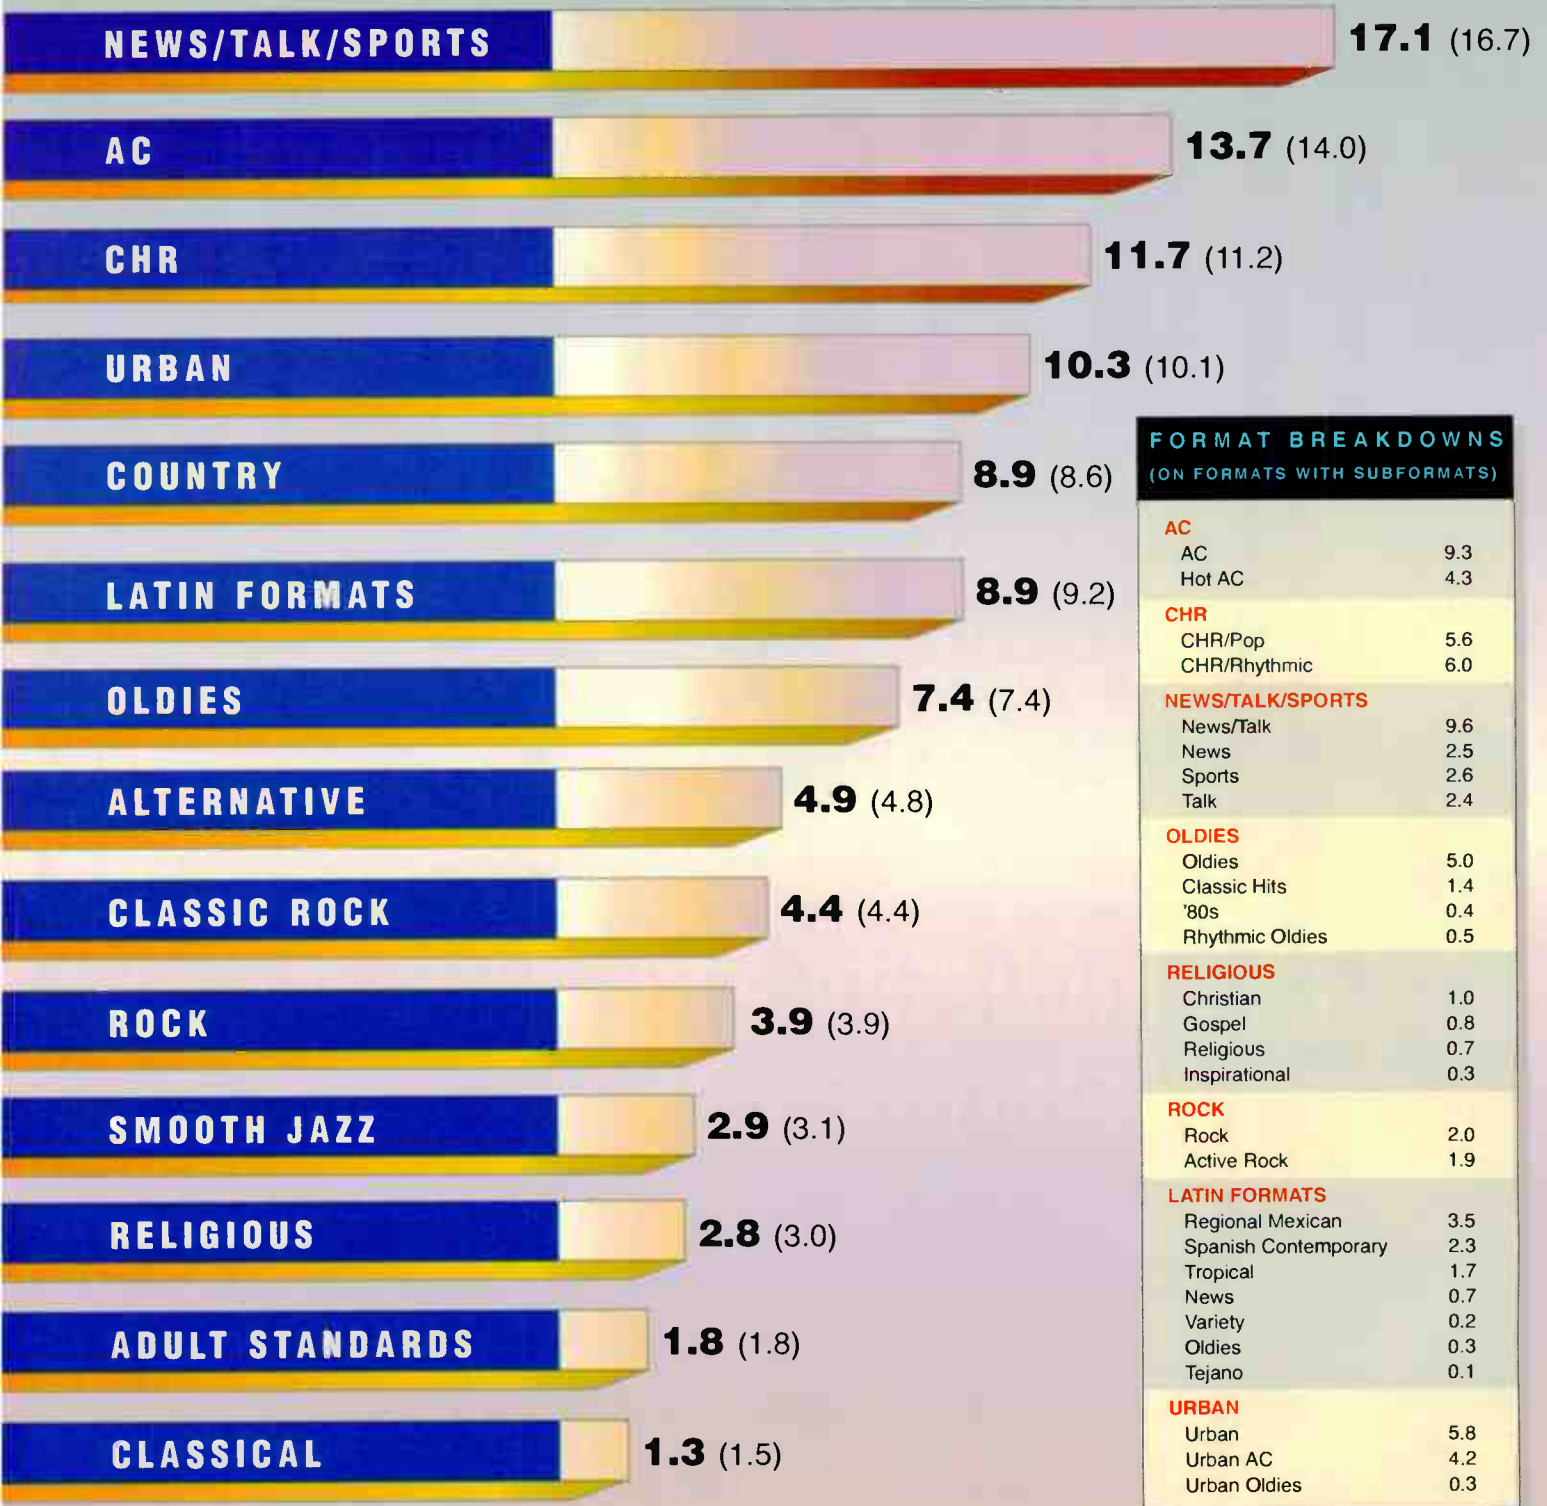

NATIONAL FORMAT SHARES

SPRING 2004

(WINTER 2004 SHARES IN PARENTHESES)

FORMAT BREAKDOWNS (ON FORMATS WITH SUBFORMATS)	
AC	
AC	9.3
Hot AC	4.3
CHR	
CHR/Pop	5.6
CHR/Rhythmic	6.0
NEWS/TALK/SPORTS	
News/Talk	9.6
News	2.5
Sports	2.6
Talk	2.4
OLDIES	
Oldies	5.0
Classic Hits	1.4
'80s	0.4
Rhythmic Oldies	0.5
RELIGIOUS	
Christian	1.0
Gospel	0.8
Religious	0.7
Inspirational	0.3
ROCK	
Rock	2.0
Active Rock	1.9
LATIN FORMATS	
Regional Mexican	3.5
Spanish Contemporary	2.3
Tropical	1.7
News	0.7
Variety	0.2
Oldies	0.3
Tejano	0.1
URBAN	
Urban	5.8
Urban AC	4.2
Urban Oldies	0.3

Remaining formats take up 0.3 share of listening.

© 2004 The Arbitron Company. May not be quoted or reproduced without prior written permission from Arbitron.