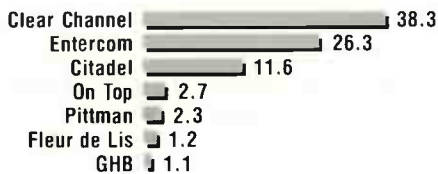

OWNERSHIP SHARE (By AQH 12+ Share)