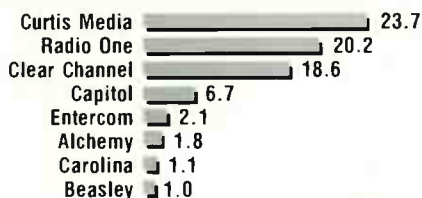

OWNERSHIP SHARE

(By AQH 12+ Share)