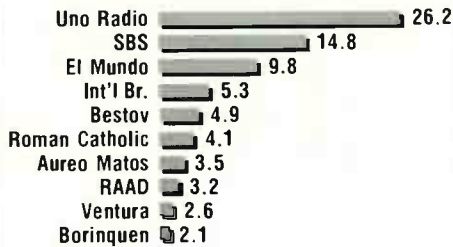

OWNERSHIP SHARE (By AQH 12+ Share)