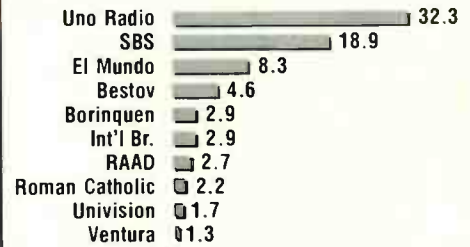

OWNERSHIP SHARE (By AQH 25-54 Share)

Latest Arbitron Ratings: www.radioandrecords.com