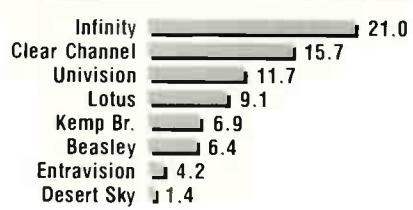

OWNERSHIP SHARE
(By AQH 12+ Share)

OWNERSHIP SHARE
(By AQH 18-34 Share)

OWNERSHIP SHARE
(By AQH 25-54 Share)

OWN YOUR EVENTS

If no one can see your signs, do they know who staged the event? Make sure you claim ownership at all your events with cost-effective, disposable plastic banners.

- We print your logo using up to four spot colors.
- Perfect for concerts, events and giveaways.
- Packaged on a roll and easy to use.
- Up to 3" High and 6" Wide
- Weather-resistant
- Durable

1-800-231-6074 P.O. Box 750250 Houston, Texas 77275-0250 • Tel 713/507-4200 Fax 713/507-4295
ri@reefindustries.com www.reefindustries.com