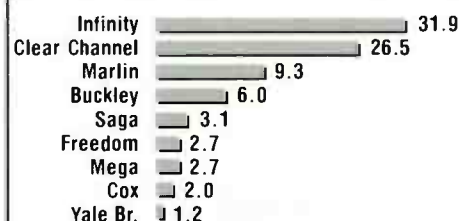

OWNERSHIP SHARE (By AQH 25-54 Share)