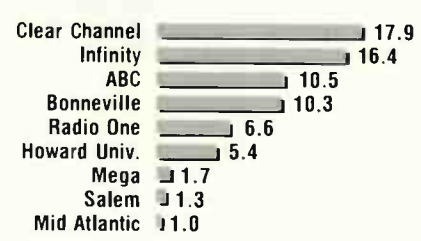

OWNERSHIP SHARE
(By AQH 12+ Share)

OWNERSHIP SHARE
(By AQH 18-34 Share)

OWNERSHIP SHARE
(By AQH 25-54 Share)

The Media Audit

85-market national aggregate report. Adds extra dimension to national and local sales.
The National Report. The African American Report. The Hispanic Report. The Asian Report.

If you are looking for a qualitative service designed for sales productivity
Call us: 1-800-324-9921