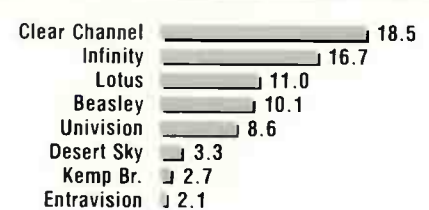

OWNERSHIP SHARE
(By AQH 12+ Share)

OWNERSHIP SHARE
(By AQH 18-34 Share)

OWNERSHIP SHARE
(By AQH 25-54 Share)

OWN YOUR EVENTS

If no one can see your signs, do they know who staged the event? Make sure you claim ownership at all your events with cost-effective, disposable plastic banners.

- We print your logo using up to four spot colors.
- Perfect for concerts, events and giveaways.
- Packaged on a roll and easy to use.
- Up to 3" High and 6" Wide
- Weather-resistant
- Durable

1-800-231-6074 P.O. Box 750250 Houston, Texas 77275-0250 • Tel 713/507-4200 Fax 713/507-4295
ri@reefindustries.com www.reefindustries.com