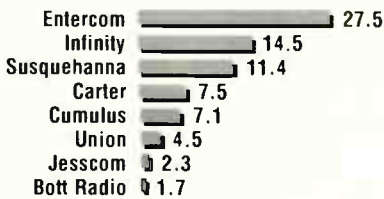

OWNERSHIP SHARE
(By AQH 12+ Share)