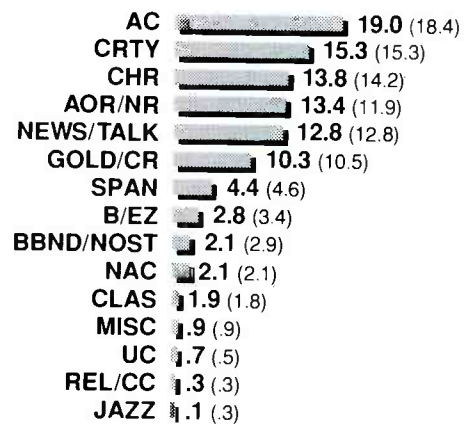

EAST

(Fall '91)

SOUTH

(Fall '91)

MIDWEST

(Fall '91)

WEST

(Fall '91)