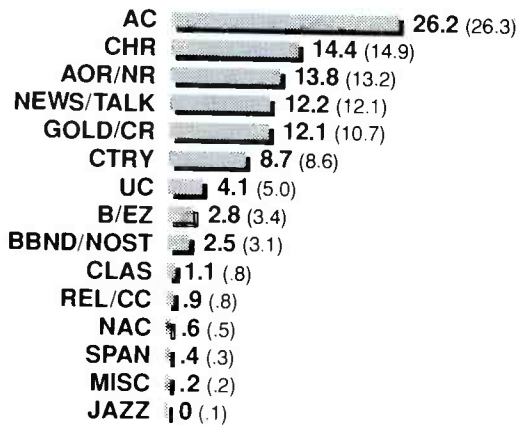

EAST

(Fall '91)

SOUTH

(Fall '91)

MIDWEST

(Fall '91)

WEST

(Fall '91)