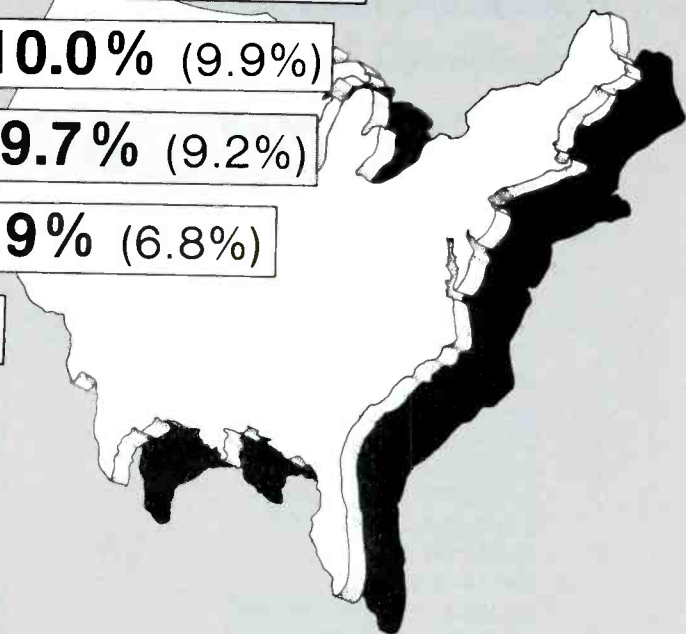

FORMAT REACH CHARTS

Each radio market has its own individual audience composition. Because of this, listener format reach can differ from one market to another, and from one region to another. A format that may enjoy dominance in one market may be weaker in another one — but it may still demonstrate overall regional or national strength. The National and Regional Format Reach Charts on this and the following page outline listener format reach throughout the U.S. during the Spring '92 book.

The regions used in these charts correspond to those used by R&R's format editors to define their reporting regions. Each of the top 100 markets featured in this edition of the R&R Ratings Report was tallied by its respective region (using format penetration data) to develop this information. The regional numbers were then combined and averaged to arrive at the national format numbers shown here.

AC 20.9% (21.1%)

Ctry 18.0% (17.6%)

AOR/NR 12.6% (11.8%)

CHR 12.0% (12.5%)

News/Talk 10.0% (9.9%)

Gold/CR 9.7% (9.2%)

UC 6.9% (6.8%)

B/EZ 2.6% (3.2%)

Span 2.3% (2.2%)

BBnd/Nost 2.0% (2.5%)

Rel/CC .9% (.9%)

Clas .9% (.8%)

NAC .8% (.8%)

Misc .3% (.3%)

Jazz .1% (.2%)

(Fall '91)

FORMAT LEGEND

AC-Adult Contemporary, AOR-Album Oriented Rock, BBnd-Big Band, B/EZ-Beautiful/Easy Listening, CC-Contemporary Christian, CHR-Contemporary Hit Radio, Clas-Classical, CR-Classical Rock, Ctry-Country, Gold-Oldies, Jazz-Jazz, Misc-Miscellaneous, NAC-New AC, News-News, Nost-Nostalgia, NR-New Rock, N/T-News/Talk, Rel-Religious, Span-Spanish, Sports-Sports, Talk-Talk, UC-Urban Contemporary.