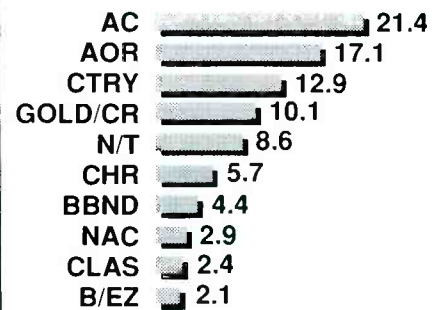

DEMOGRAPHIC RANKINGS

FORMAT REACH

Men 18-34	Women 18-34	Men 18-49	Women 18-49	Men 25-54	Women 25-54
1 KBPI	1 KBCO-FM	1 KBCO-FM	1 KYGO-FM	1 KBCO-FM	1 KOSI
2 KRFX	2 KBPI	2 KBPI	2 KOSI	2 KOA	2 KYGO-FM
3 KAZY	3 KOSI	3 KRFX	3 KXKL-FM	3 KYGO-FM	3 KXKL-FM
4 KBCO-FM	4 KYGO-FM	4 KOA	4 KBCO-FM	4 KRFX	4 KBCO-FM
5 KTCL	5 KQKS	5 KAZY	5 KBPI	5 KOSI	5 KHOW-FM
6 KYGO-FM	6 KMJI	6 KYGO-FM	6 KMJI	6 KXKL-FM	6 KOA
7 KOA	7 KAZY	7 KXKL-FM	7 KHOW-FM	7 KAZY	7 KMJI
8 KQKS	8 KXKL-FM	8 KOSI	8 KQKS	8 KBPI	8 KHIH
9 KRXY-FM	9 KRFX	9 KHIH	9 KHIH	9 KHIH	9 KRFX
10 KOSI	10 KRXY-FM	10 KHOW-FM	10 KOA	10 KHOW-FM	10 KBPI