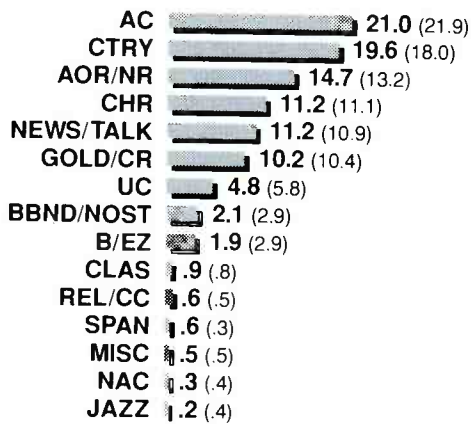

EAST

(Fall '91)

SOUTH

(Fall '91)

MIDWEST

(Fall '91)

WEST

(Fall '91)