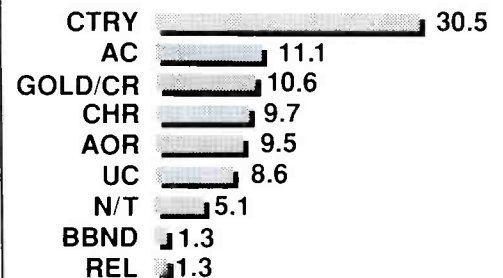

DEMOGRAPHIC RANKINGS

FORMAT REACH

Men 18-34	Women 18-34	Men 18-49	Women 18-49	Men 25-54	Women 25-54
1 WKDF	1 WYHY	1 WSIX	1 WSM-FM	1 WSIX	1 WSM-FM
2 WSIX	2 WSIX	2 WKDF	2 WSIX	2 WKDF	2 WSIX
3 WYHY	3 WQQK	3 WYHY	3 WYHY	3 WSM-FM	3 WZEZ
4 WGFX	4 WSM-FM	4 WSM-FM	4 WZEZ	4 WGFX	4 WLAC-FM
5 WQQK	5 WLAC-FM	5 WGFX	5 WQQK	5 WLAC	5 WYHY
6 WSM-FM	6 WGFX	6 WQQK	6 WLAC	6 WRMX	6 WQQK
7 WLAC	7 WKDF	7 WLAC	7 WGFX	7 WYHY	7 WRMX
8 WRLT	8 WZEZ	8 WRMX	8 WKDF	8 WQQK	8 WGFX
9 WLAC-FM	9 WRLT	9 WZEZ	9 WRMX	9 WZEZ	9 WBVR
10 WZEZ	10 WRMX	10 WRLT	10 WMDB	10 WSM	10 WKDF