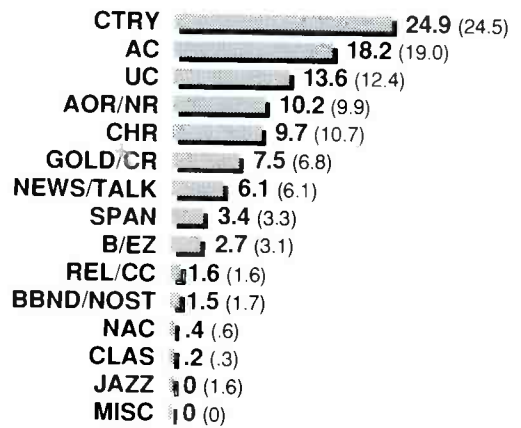

EAST

(Fall '91)

SOUTH

(Fall '91)

MIDWEST

(Fall '91)

WEST

(Fall '91)