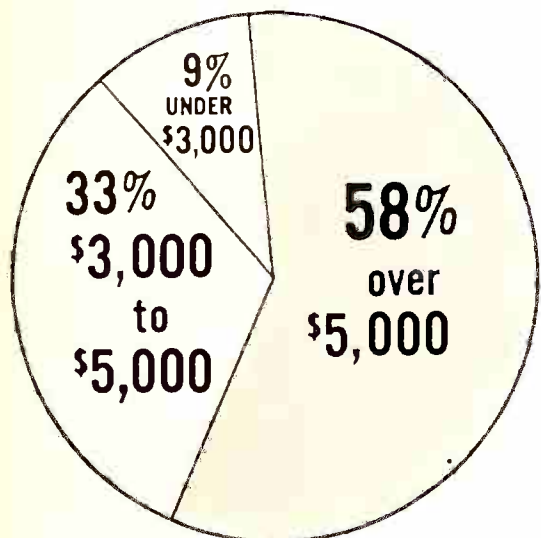

PRESTIGE?

58% of W-I-T-H's audience have incomes of \$5,000 or more!

W-I-T-H's audience by income groups

Audience of Network Station A by income groups

Just about everybody in the business knows that WITH has the biggest listening audience in Baltimore City and Baltimore County. They know, too, that WITH provides the lowest cost-per-thousand listeners of any station in town.