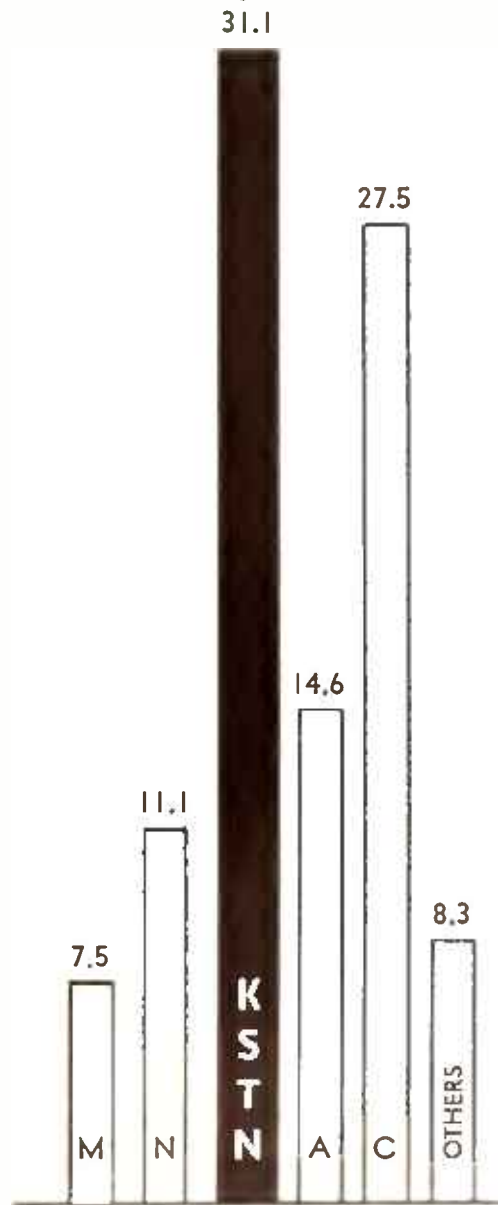

CONNECTICUT		
BRIDGEPORT	WICC	1
	WVAB	76
NORWICH	WICH	90
DELAWARE		
WILMINGTON	WAMS	85
DISTRICT OF COLUMBIA		
WASHINGTON	WOL	98
	WVDC	101
FLORIDA		
JACKSONVILLE	WMBR	79
MIAMI	WFPB	117
ORLANDO	WLOF	112
GEORGIA		
ATLANTA	WBGE	90
MACON	WVEX	100
ILLINOIS		
CHICAGO	WIND	142
	WTAQ	86
KEWANEE	WKEI	75
MARION	WGGH	75
INDIANA		
EVANSVILLE	WIKY	75
GARY	WVCA	96
IOWA		
CEDAR RAPIDS	KPIG	130
DES MOINES	KCBC	164
	KIOA	86
OTTUMWA	KLEE	80
SIOUX CITY	KTRI	110
SPENCER	KICD	75
KANSAS		
ATCHISON	KARE	85
KANSAS CITY	KCKN	100
PITTSBURG	KSEK	89
TOPEKA	KJAY	90
	KTOP	80
WICHITA	KAKE	75
	KWBB	76
LOUISIANA		
BATON ROUGE	WVLS	77
LAFAYETTE	KLFY	80
MORGAN CITY	KMRC	81
NEW IBERIA	KANE	78
NEW ORLEANS	WJBW	121
	WTIX	168
SHREVEPORT	KJOE	77
MAINE		
BANGOR	WABI	80
MARYLAND		
ANNAPOLIS	WNAV	90
BALTIMORE	WTH	120
	WFIN	89
CAMBRIDGE	WCEM	99
MASSACHUSETTS		
ATTLEBORO	WARA	75
BOSTON	WCOP	75
	WHDH	103
FALL RIVER	WSAR	105
FRAMINGHAM	WKOX	82
HAVERHILL	WHAV	120
LAWRENCE	WCCM	75
NEW BEDFORD	WBSM	83
NORTHAMPTON	WHMP	96
WEST SPRINGFIELD	WTXL	90
WORCESTER	WNEB	100
MICHIGAN		
COLDWATER	WTVB	80
DEARBORN	WKMH	133
DETROIT	CKLW	86
	WJBK	158

*Stockton's
Most
Listened to
Station*

KSTN

NOVEMBER, 1954, HOOPER
7 a.m. - 7 p.m.

*Music • News
Personalities*

PAYS OFF IN SALES IN
NATION'S 91st MARKET

Represented by Hollingbery

The
big look