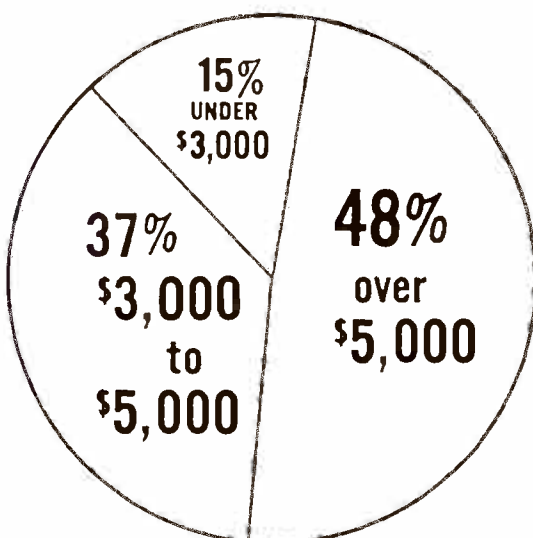

PRESTIGE?

58% of W-I-T-H's audience have incomes of \$5,000 or more!

W-I-T-H's audience by income groups

Audience of Network Station A by income groups

Just about everybody in the business knows that WITH has the biggest listening audience in Baltimore City and Baltimore County. They know, too, that WITH provides the lowest cost-per-thousand listeners of any station in town.