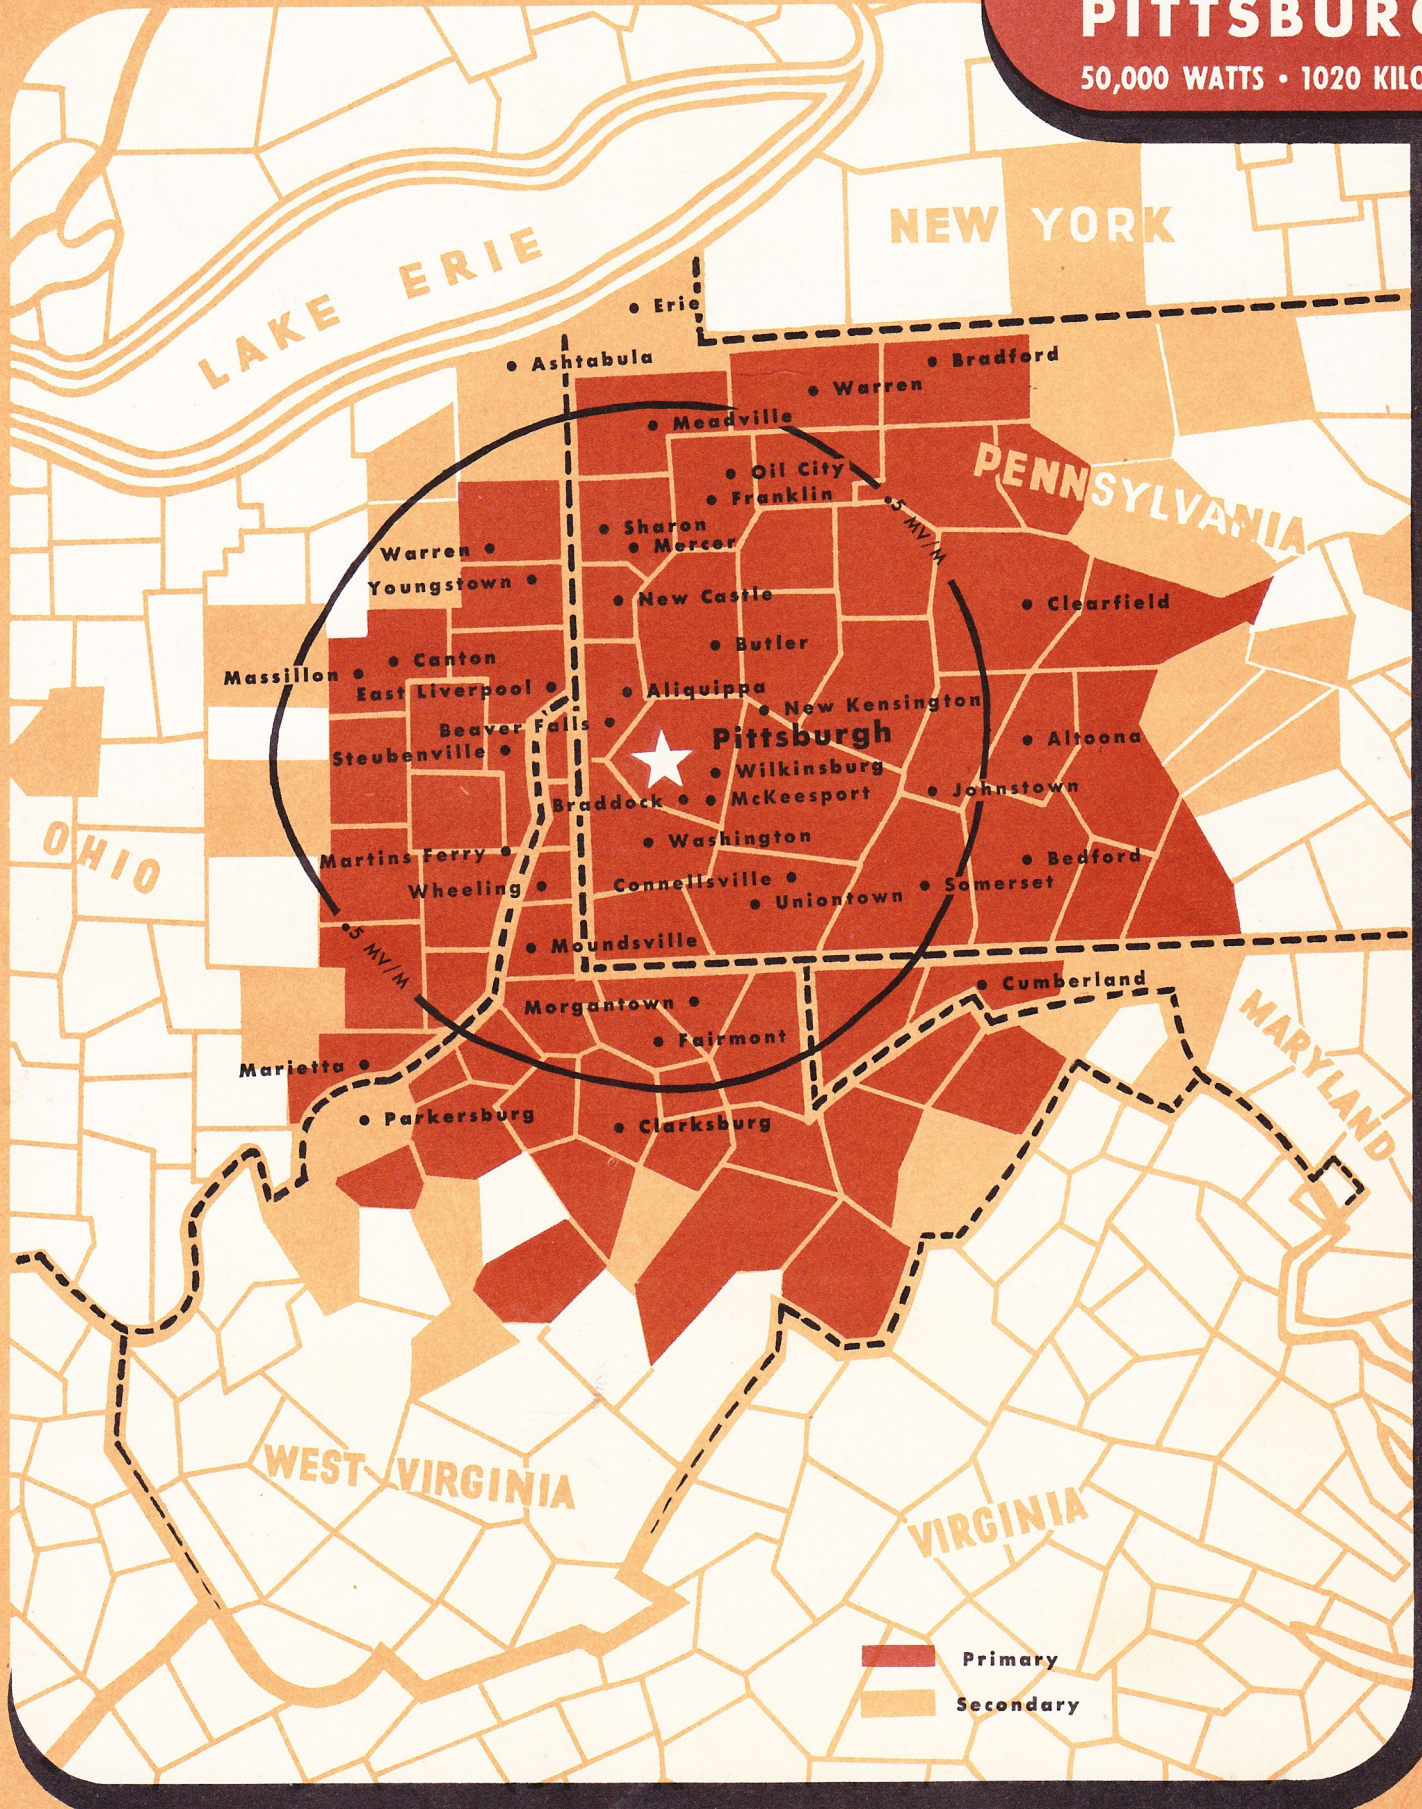

Brackets indicate guaranteed weekday station time; guaranteed Sunday station time—8 A.M. to 2 P.M.—4 P.M. to 5 P.M.—6 P.M. to 7 P.M.—10 P.M. to closing.

BECAUSE OF POSSIBLE LAST-MINUTE PROGRAM CHANGES, THE ACCURACY OF THIS SCHEDULE CANNOT BE GUARANTEED

Release

DAYTIME CIRCULATION

MARKET STATISTICS ON REVERSE

KDKA

PITTSBURGH

50,000 WATTS • 1020 KILOCYCLES

WESTINGHOUSE RADIO STATIONS INC

KDKA ★ PITTSBURGH

WESTINGHOUSE RADIO STATIONS INC

50,000 WATTS • 1020 KILOCYCLES • NBC PROGRAMS

CIRCULATION AND DAYTIME MARKET

Statistics below apply to the KDKA Market, both primary and secondary (as shown on the map on reverse side). Areas determined by regular mail response* plus field strength measurements.

NEW YORK • BOSTON • CHICAGO
CLEVELAND • HOLLYWOOD • SAN FRANCISCO